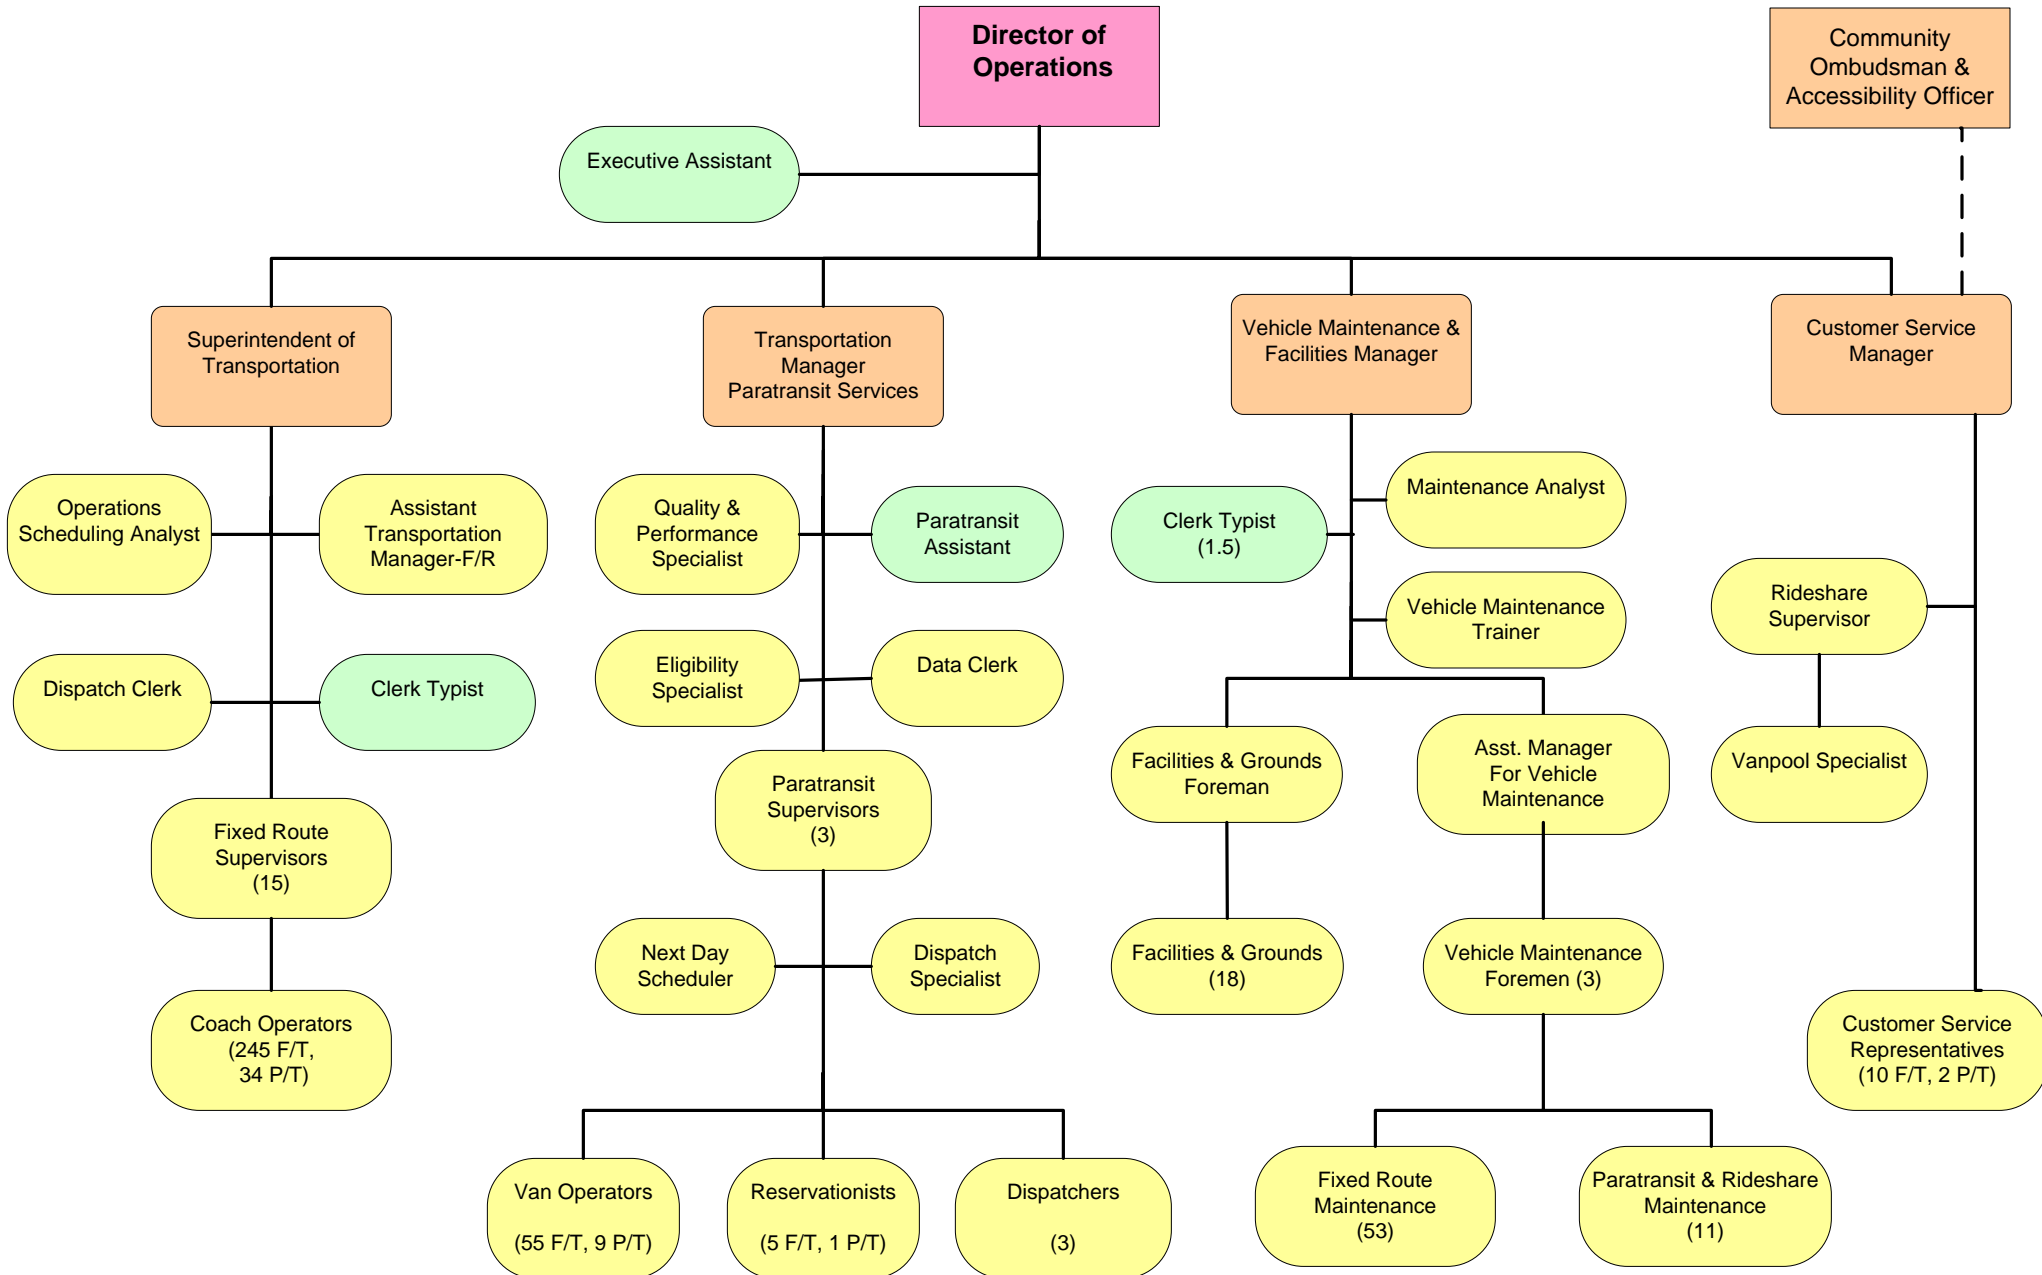

# 2009 SPOKANE TRANSIT

## Finance and Administration - January 1, 2009

---

\* DBE Liaison

# 2009 SPOKANE TRANSIT Operations - January 1, 2009

# 2009 SPOKANE TRANSIT Planning – January 1, 2009

---