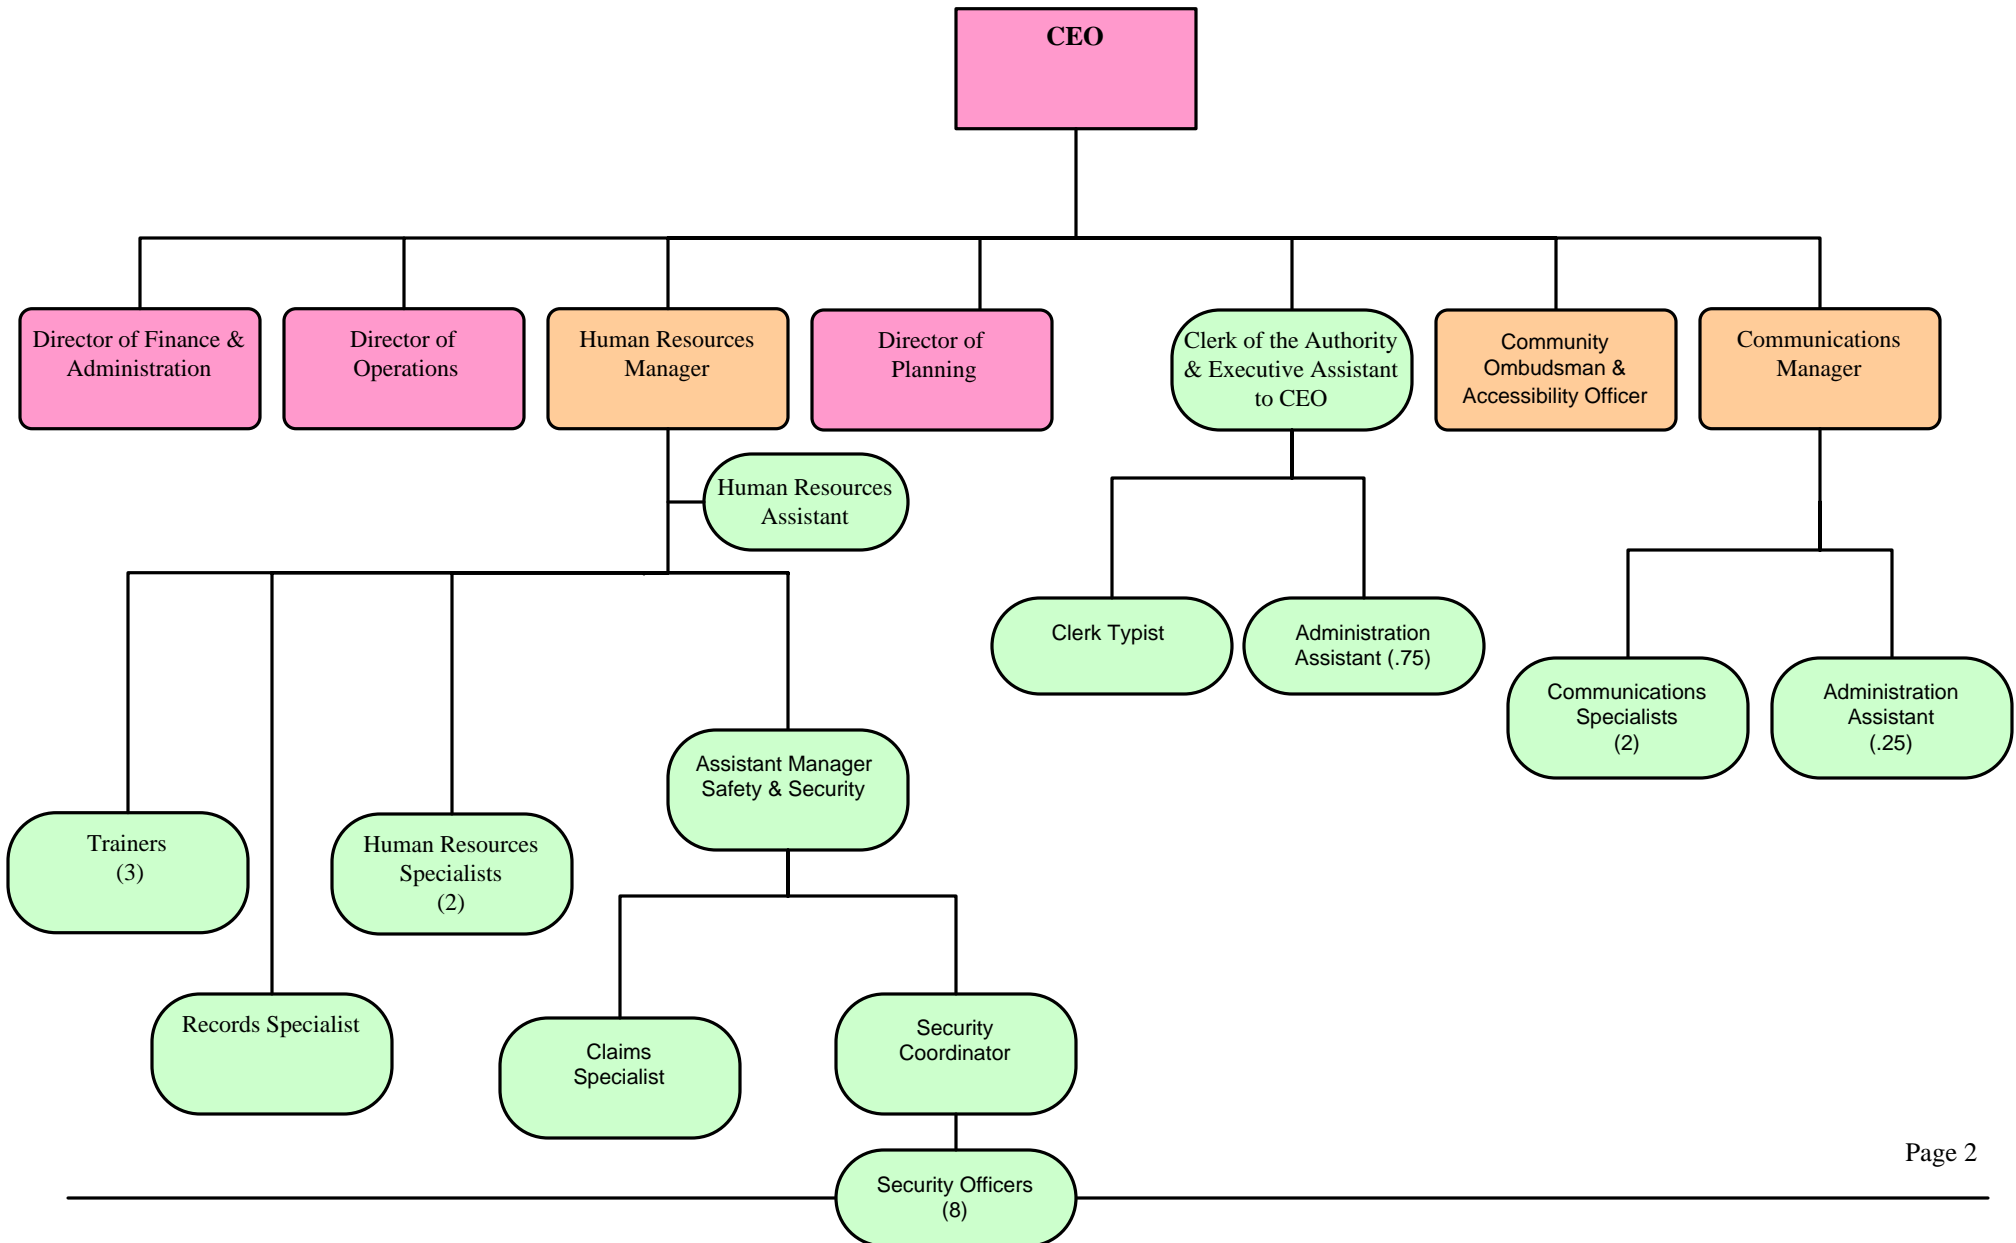

# 2009 SPOKANE TRANSIT Organization Chart - January 1, 2009

# 2009 SPOKANE TRANSIT

# 2009 SPOKANE TRANSIT Operations - January 1, 2009

# 2009 SPOKANE TRANSIT Planning – January 1, 2009

---