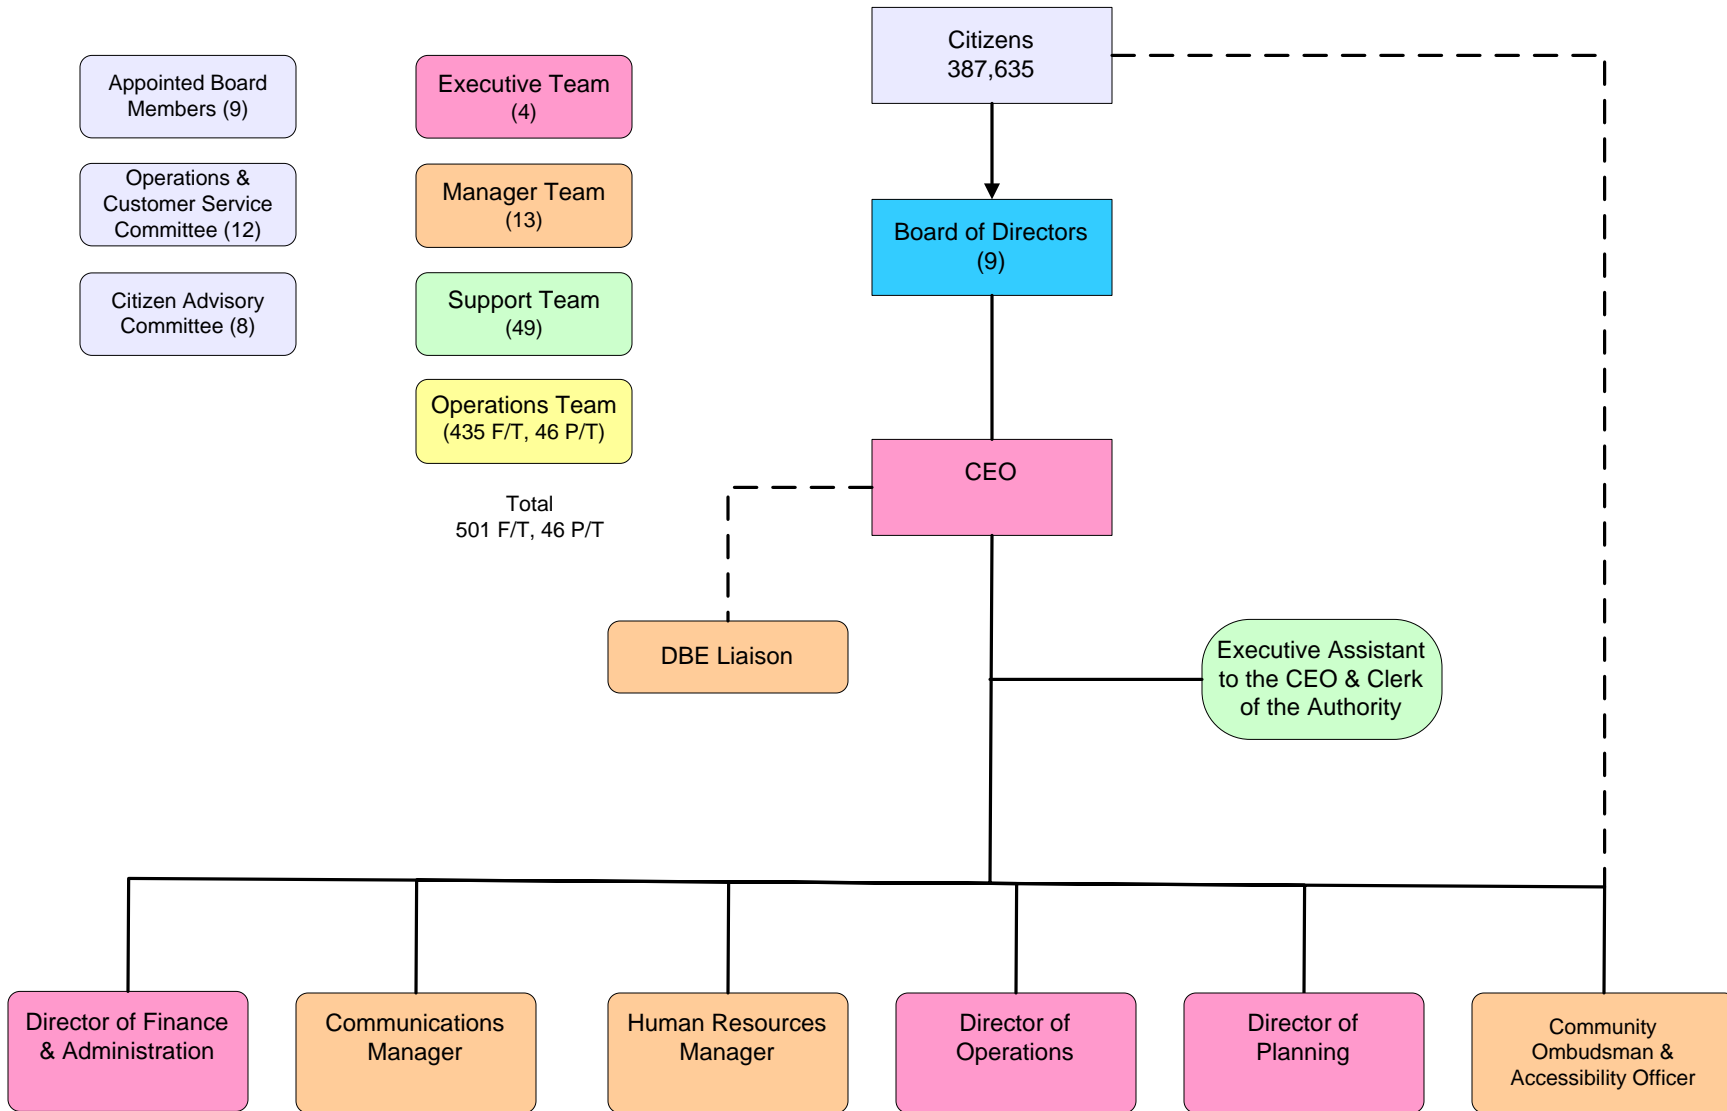

# 2009 SPOKANE TRANSIT Organization Chart - January 1, 2009

# 2009 SPOKANE TRANSIT Executive - January 1, 2009

# 2009 SPOKANE TRANSIT Operations - January 1, 2009

# 2009 SPOKANE TRANSIT Planning – January 1, 2009

---