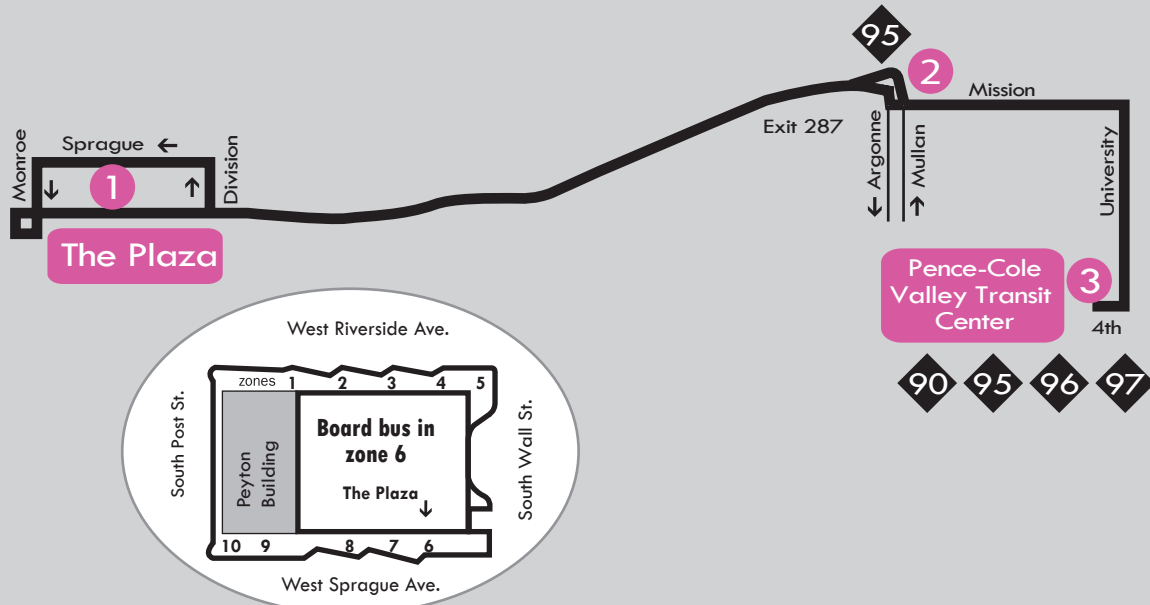

73 VTC Express

◆ Intersects route indicated

September 2007

73 From Downtown Weekday			
Zone	Leave Plaza	Mission Mullan	Arrive VTC
6	---	---	---
6	5:50	6:03	6:12
6	---	---	---
6	6:42	6:55	7:04
6	7:12	7:25	7:34
6	7:42	7:55	8:04
6	8:12	8:25	8:34
6	8:42	8:55	9:04
6	3:42	3:55	4:04
6	4:12	4:25	4:34
6	4:42	4:55	5:04
6	5:12	5:25	5:34
6	5:42	5:55	6:04
6	6:22	6:35	6:44

73 To Downtown Weekday					
Zone	Leave VTC	Mission Mullan	Arrive Plaza	Zone	Continue as route
6	5:21	5:28	5:45	6	73
6	6:13	6:20	6:37	6	73
6	6:43	6:50	7:07	6	73
6	7:13	7:20	7:37	6	73
6	7:43	7:50	8:07	6	73
6	8:13	8:20	8:37	6	73
6	8:43	8:50	9:07	6	
6	9:13	9:20	9:37	6	
6	4:13	4:20	4:37	6	73
6	4:43	4:50	5:07	6	73
6	5:13	5:20	5:37	6	73
6	5:40	5:47	6:04	6	73
6	---	---	---		
6	---	---	---		