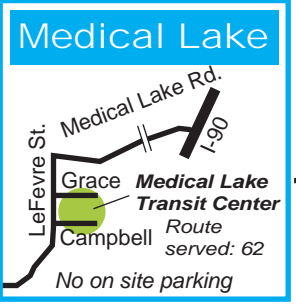

Airway Heights

Medical Lake

Cheney

To Airway Heights
To Medical Lake
To Cheney

Spokane Transit Park & Rides

For specific routes and schedules, call 328-RIDE or visit www.spokanetransit.com

North Spokane

Five Mile
Ash Street and Five Mile Road

Hastings
Hastings Road at Mayfair Road

Downtown Spokane

The Arena
Boone Avenue and Howard Street
(This lot is for CityTicket holders and special events only.)

Jefferson Street
between 3rd and 4th Avenues, underneath the freeway.

South Spokane

South Hill
31st Avenue and Southeast Blvd.

St. Mark's Lutheran Church
(Small Cooperative lot)
East 24th Avenue and Grand Blvd.

Spokane Valley

Pence-Cole Valley Transit Center
4th Avenue and University Road

Medical Lake

Medical Lake Transit Center*
LeFevre Street and Campbell
**no on site parking*

Liberty Lake