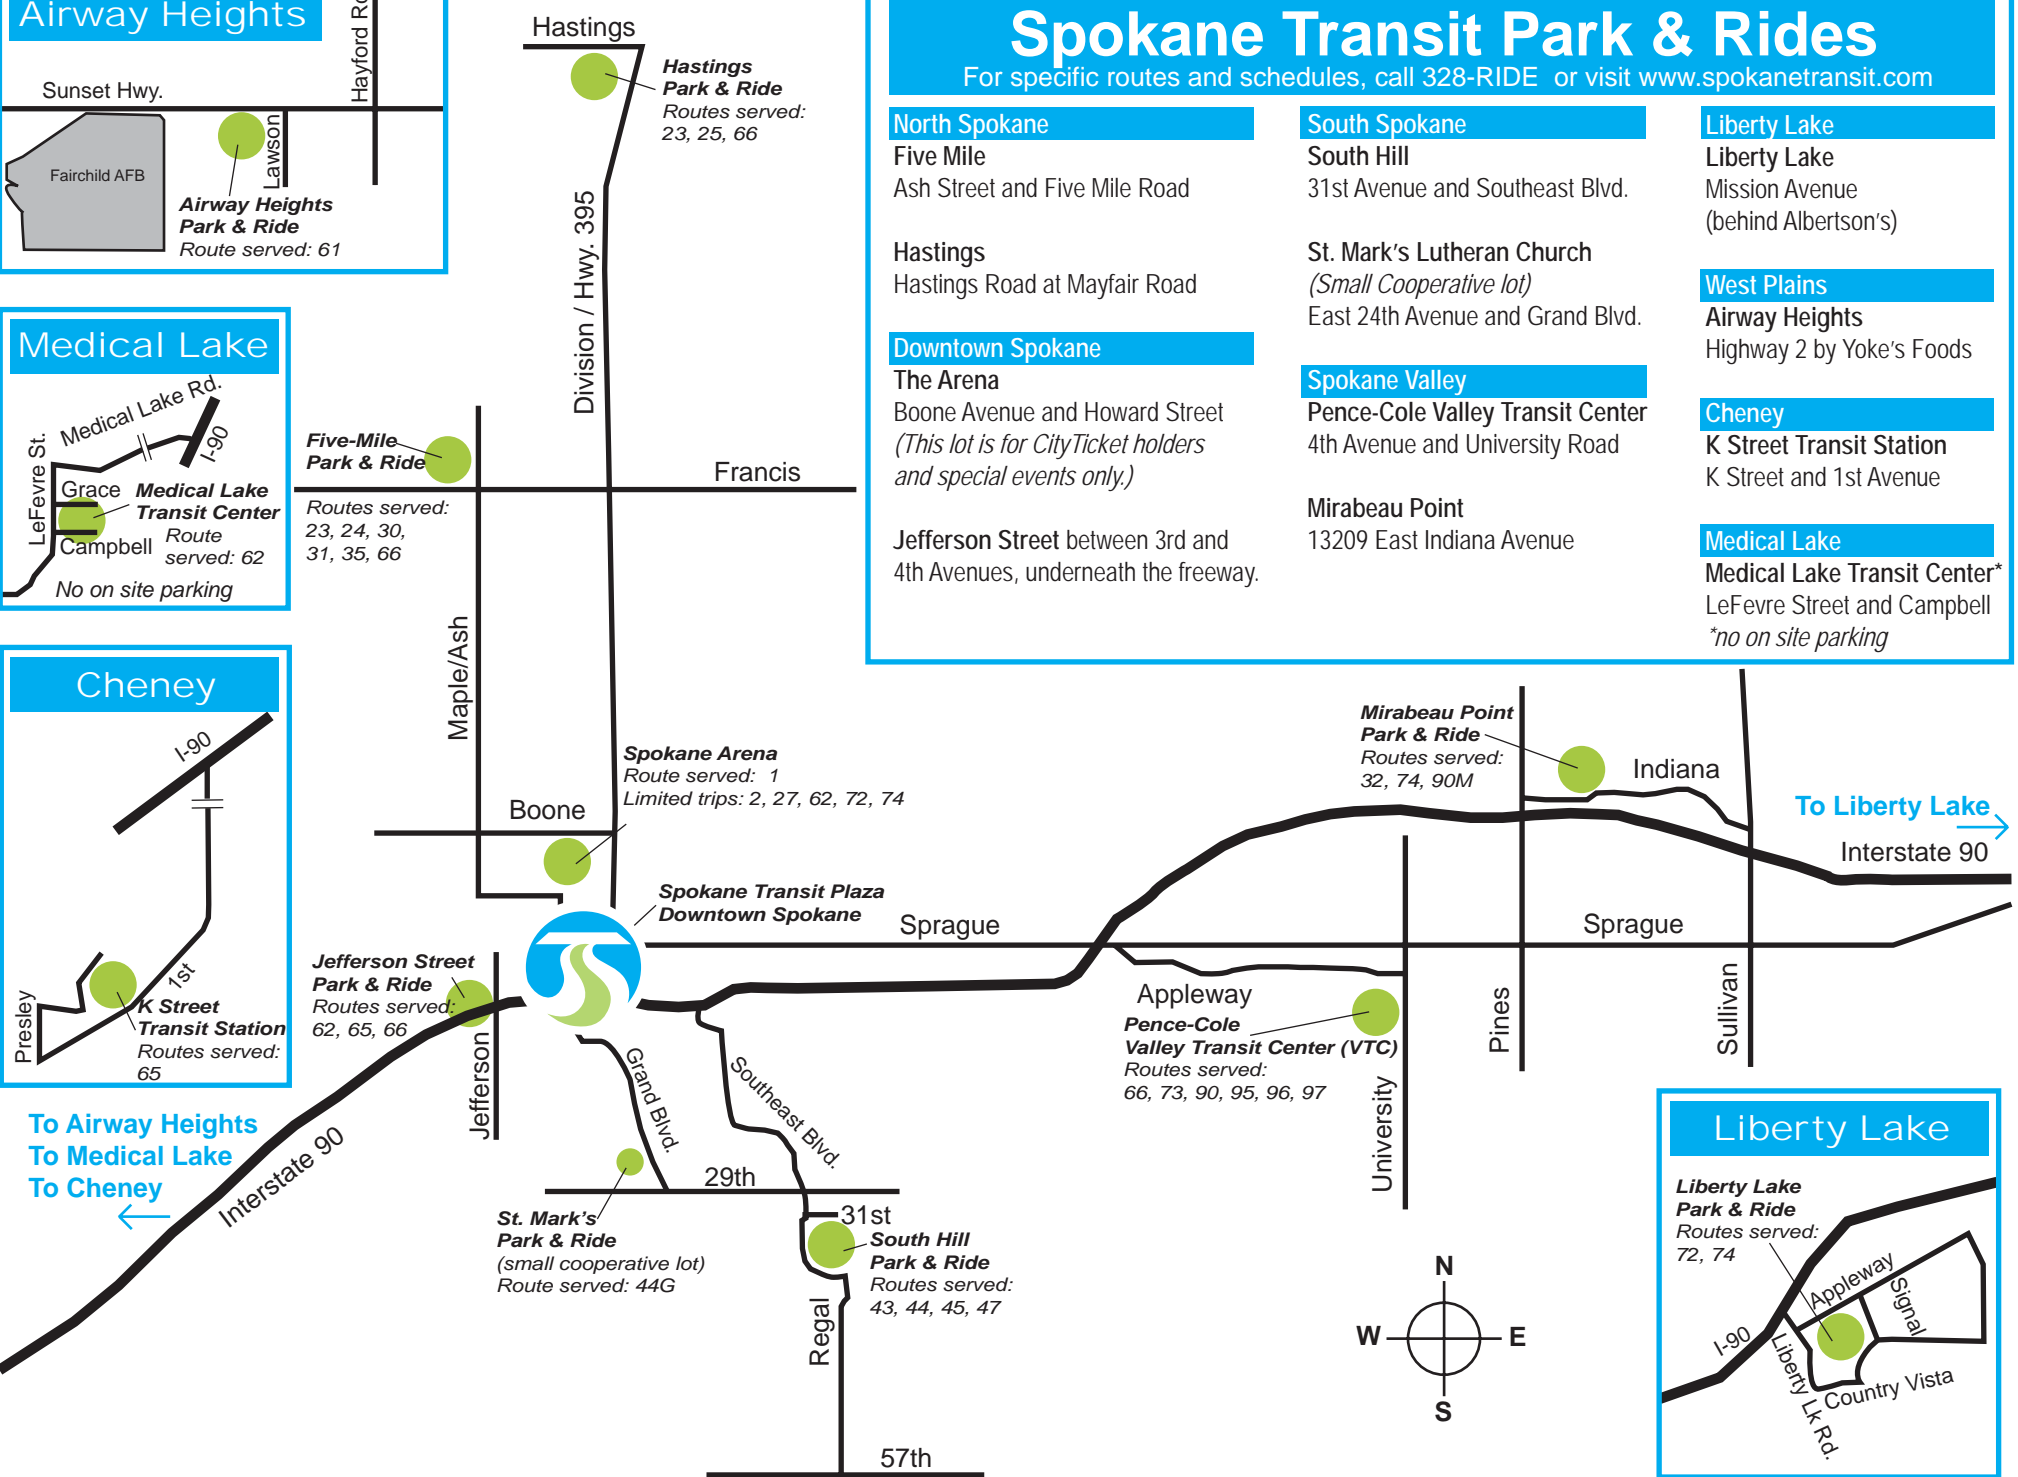

Hastings
Hastings Road at Mayfair Road

Downtown Spokane

The Arena
Boone Avenue and Howard Street
(This lot is for CityTicket holders and special events only.)

Jefferson Street
between 3rd and 4th Avenues, underneath the freeway.

South Spokane

South Hill
31st Avenue and Southeast Blvd.

St. Mark's Lutheran Church
(Small Cooperative lot)
East 24th Avenue and Grand Blvd.

Spokane Valley

Pence-Cole Valley Transit Center
4th Avenue and University Road

Mirabeau Point
13209 East Indiana Avenue

Liberty Lake

Liberty Lake
Mission Avenue
(behind Albertson's)

West Plains

Airway Heights
Highway 2 by Yoke's Foods

Cheney

K Street Transit Station
K Street and 1st Avenue

Medical Lake

Medical Lake Transit Center*
LeFevre Street and Campbell
**no on site parking*

Liberty Lake