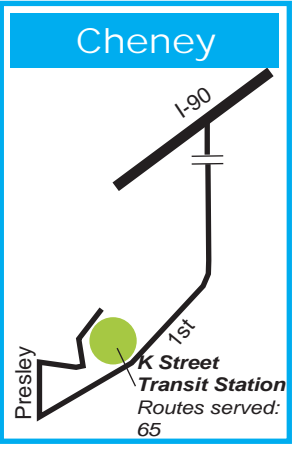

Airway Heights

Medical Lake

Cheney

To Airway Heights
To Medical Lake
To Cheney

Spokane Transit Park & Rides

For specific routes and schedules, call 328-RIDE or visit www.spokanetransit.com

North Spokane

Five Mile
Ash Street and Five Mile Road

Hastings
Hastings Road at Mayfair Road

Downtown Spokane

The Arena
Boone Avenue and Howard Street
(This lot is for CityTicket holders and special events only.)

Jefferson Street
between 3rd and 4th Avenues, underneath the freeway.

Medical Lake

Medical Lake Transit Center*
LeFevre Street and Campbell
**no on site parking*

Liberty Lake