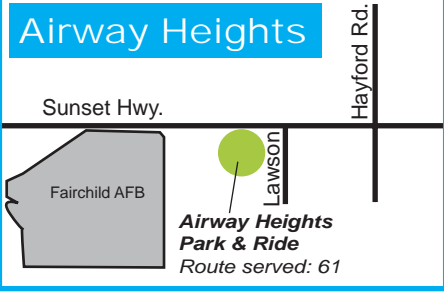

Airway Heights

Medical Lake

Cheney

To Airway Heights
To Medical Lake
To Cheney

Spokane Transit Park & Rides

For specific routes and schedules, call 328-RIDE or visit www.spokanetransit.com

North Spokane

Five Mile
Ash Street and Five Mile Road

Hastings
Hastings Road at Mayfair Road

Downtown Spokane

The Arena
Boone Avenue and Howard Street
(This lot is for CityTicket holders and special events only.)

Jefferson Street
between 3rd and 4th Avenues, underneath the freeway.

South Spokane

South Hill
31st Avenue and Southeast Blvd.

St. Mark's Lutheran Church
(Small Cooperative lot)
East 24th Avenue and Grand Blvd.

Spokane Valley

Pence-Cole Valley Transit Center
4th Avenue and University Road

Medical Lake

Medical Lake Transit Center*
LeFevre Street and Campbell
**no on site parking*

Liberty Lake