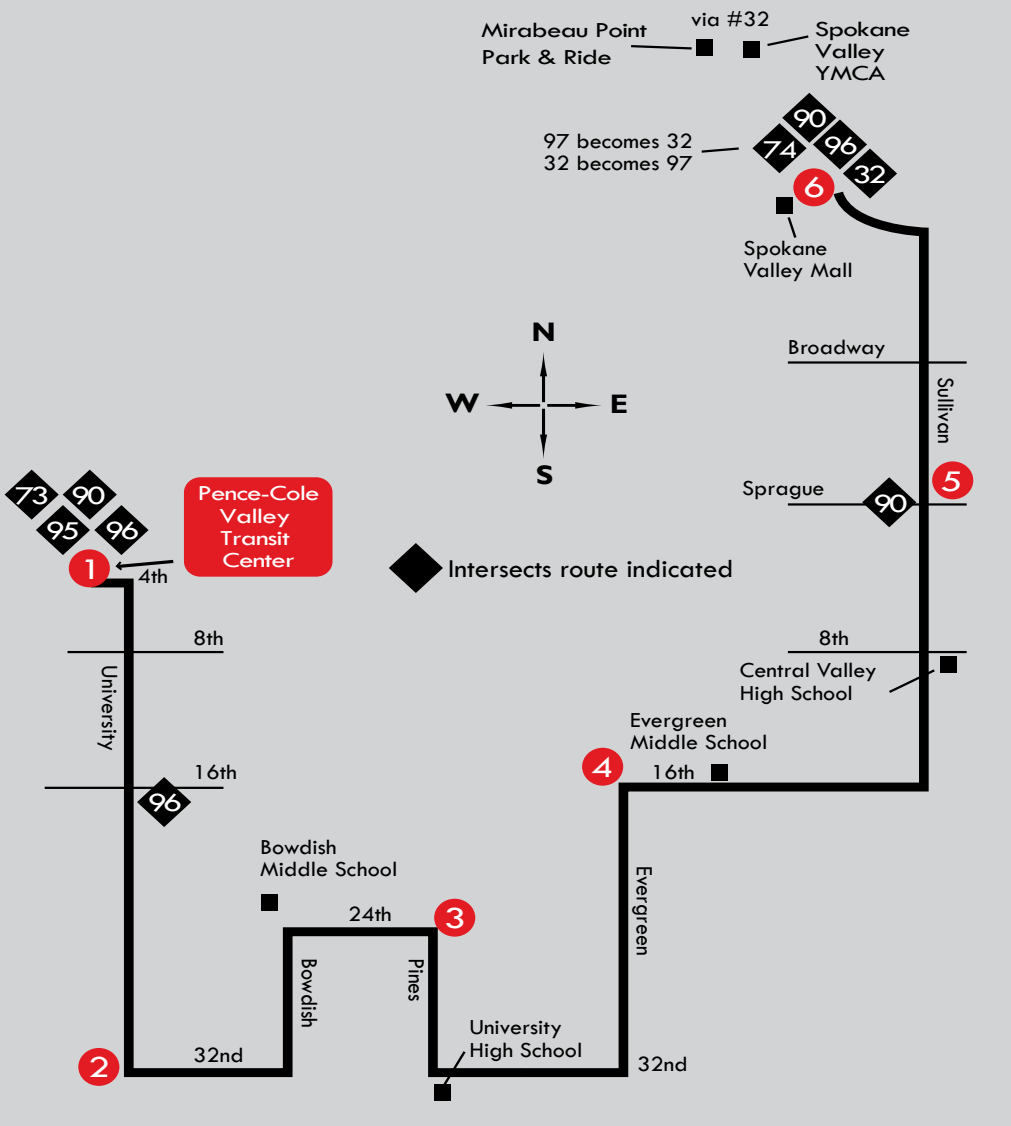

## 97 From VTC Weekday

Leave VTC	32nd University	24th Pines	16th Evergreen	Sprague Sullivan	Arrive Valley Mall	Continues as route
1	2	3	4	5	6	
---	---	---	---	---	---	
6:06	6:11	6:15	6:22	6:28	6:34	32
6:36	6:41	6:45	6:52	6:58	7:04	32
7:06	7:11	7:15	7:22	7:28	7:34	32
7:36	7:41	7:45	7:52	7:58	8:04	32
8:06	8:11	8:15	8:22	8:28	8:34	32
8:36	8:41	8:45	8:52	8:58	9:04	32
9:06	9:11	9:15	9:22	9:28	9:34	32
9:36	9:41	9:45	9:52	9:58	10:04	32
10:06	10:11	10:15	10:22	10:28	10:34	32
10:36	10:41	10:45	10:52	10:58	11:04	32
11:06	11:11	11:15	11:22	11:28	11:34	32
11:36	11:41	11:45	11:52	11:58	12:04	32
12:06	12:11	12:15	12:22	12:28	12:34	32
12:36	12:41	12:45	12:52	12:58	1:04	32
1:06	1:11	1:15	1:22	1:28	1:34	32
1:36	1:41	1:45	1:52	1:58	2:04	32
2:06	2:11	2:15	2:22	2:28	2:34	32
2:36	2:41	2:45	2:52	2:58	3:04	32
3:06	3:11	3:15	3:22	3:28	3:34	32
3:36	3:41	3:45	3:52	3:58	4:04	32
4:06	4:11	4:15	4:22	4:28	4:34	32
4:36	4:41	4:45	4:52	4:58	5:04	32
5:06	5:11	5:15	5:22	5:28	5:34	32
5:36	5:41	5:45	5:52	5:58	6:04	32
6:06	6:11	6:15	6:22	6:28	6:34	32
6:56	7:01	7:05	7:12	7:18	7:24	32
7:56	8:01	8:05	8:12	8:18	8:24	32
8:56	9:01	9:05	9:12	9:18	9:24	32
9:56	10:01	10:05	10:12	10:18	10:24	32

## 97 To VTC Sunday/Holiday

Leave Valley Mall	Sprague Sullivan	16th Evergreen	24th Pines	32nd University	Arrive VTC	Continues as route
6	5	4	3	2	1	
7:49	7:53	7:58	8:03	8:08	8:13	95
8:49	8:53	8:58	9:03	9:08	9:13	95
9:49	9:53	9:58	10:03	10:08	10:13	95
10:49	10:53	10:58	11:03	11:08	11:13	95
11:49	11:53	11:58	12:03	12:08	12:13	95
12:49	12:53	12:58	1:03	1:08	1:13	95
1:49	1:53	1:58	2:03	2:08	2:13	95
3:24	3:28	3:33	3:38	3:43	3:48	95
4:24	4:28	4:33	4:38	4:43	4:48	95
5:24	5:28	5:33	5:38	5:43	5:48	95
6:24	6:28	6:33	6:38	6:43	6:48	95
---	---	---	---	---	---	