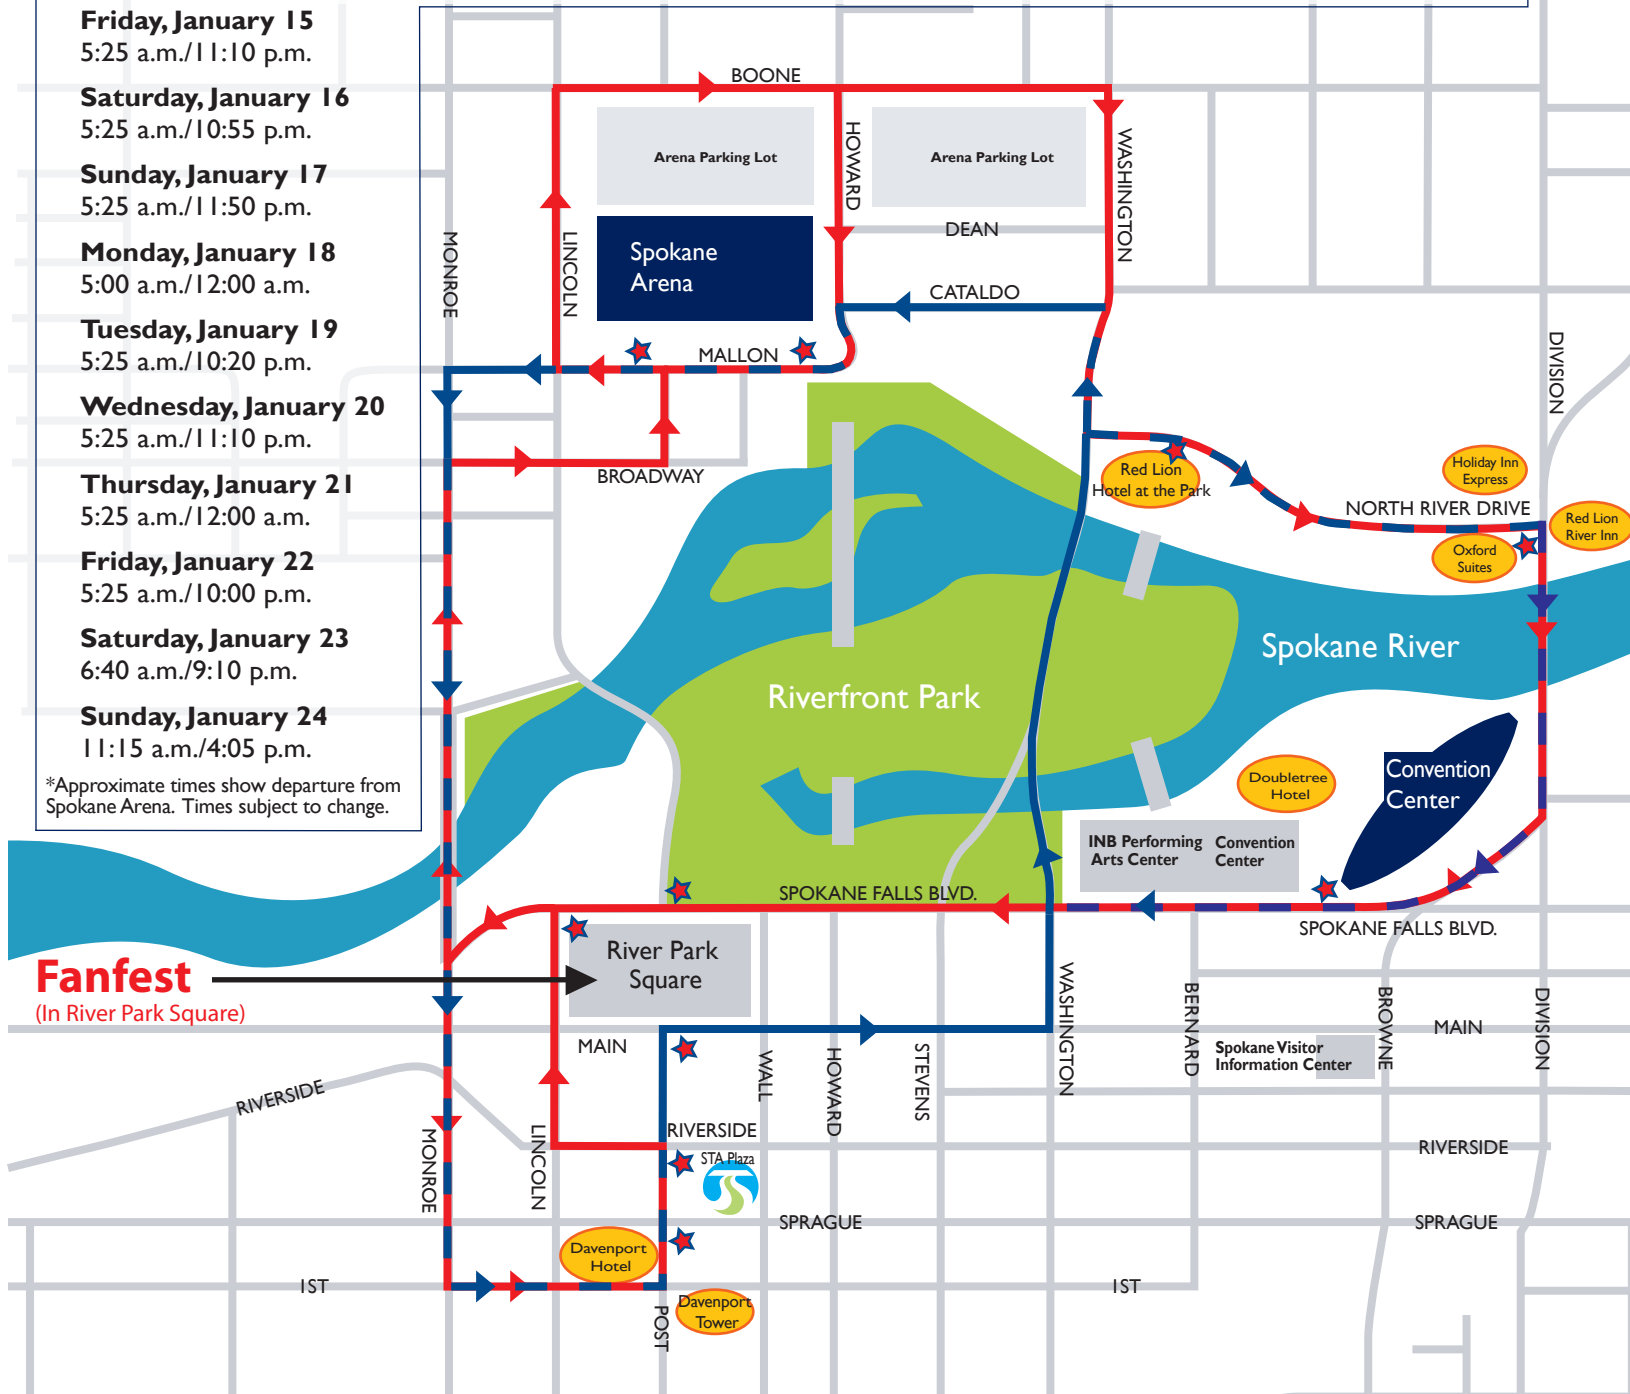

**Thursday, January 14**     ★ **Shuttle Stop**  
 5:25 a.m./10:45 p.m.

**Friday, January 15**  
 5:25 a.m./11:10 p.m.

**Saturday, January 16**  
 5:25 a.m./10:55 p.m.

**Sunday, January 17**  
 5:25 a.m./11:50 p.m.

**Monday, January 18**  
 5:00 a.m./12:00 a.m.

**Tuesday, January 19**  
 5:25 a.m./10:20 p.m.

**Wednesday, January 20**  
 5:25 a.m./11:10 p.m.

**Thursday, January 21**  
 5:25 a.m./12:00 a.m.

**Friday, January 22**  
 5:25 a.m./10:00 p.m.

**Saturday, January 23**  
 6:40 a.m./9:10 p.m.

**Sunday, January 24**  
 11:15 a.m./4:05 p.m.

\*Approximate times show departure from Spokane Arena. Times subject to change.

•Regular bus service will not change hours of operation or routing.

**Fanfest**  
 (In River Park Square)

**Spokane Transit**  
How a great city moves.

PRESENTED LOCALLY BY  
**SAFEWAY**