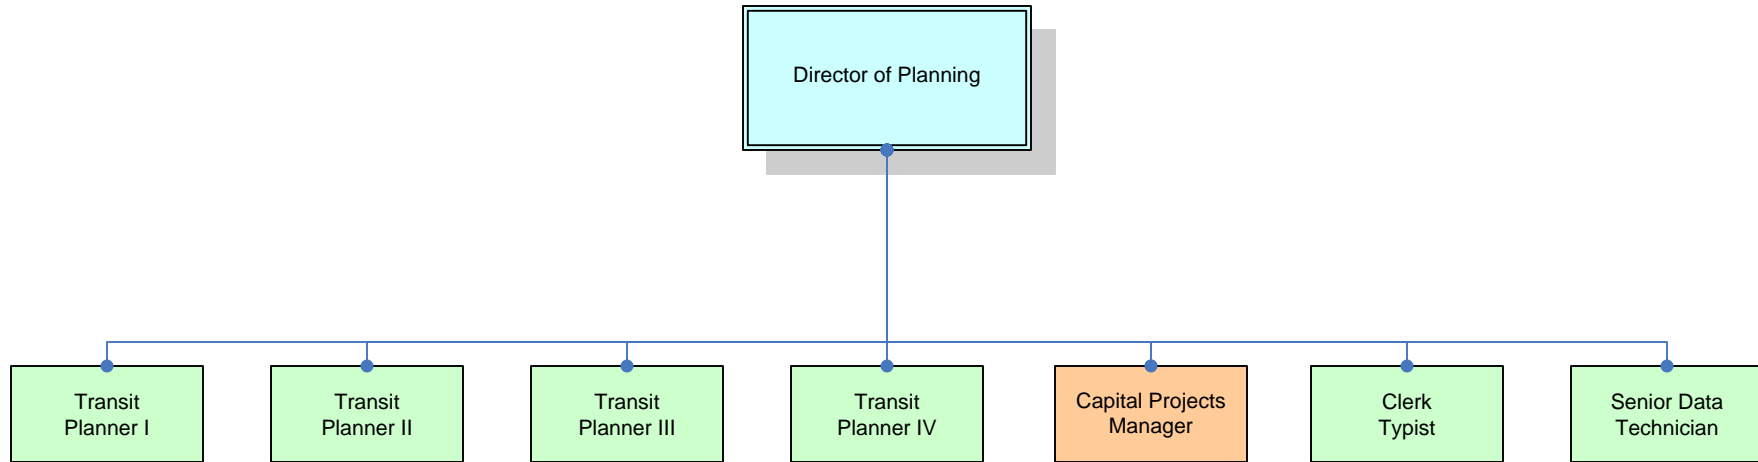

2011 Spokane Transit Organization Organization Chart-January 1, 2011

*Source; OFM, 2010

2011 Spokane Transit Organization Chart-January 1, 2011

2011 Spokane Transit Organization Chart-January 1, 2011

2011 Spokane Transit Organization Chart-January 1, 2011

2011 Spokane Transit Organization Chart-January 1, 2011

*One Van Operator position temporarily filling vacant Reservationist