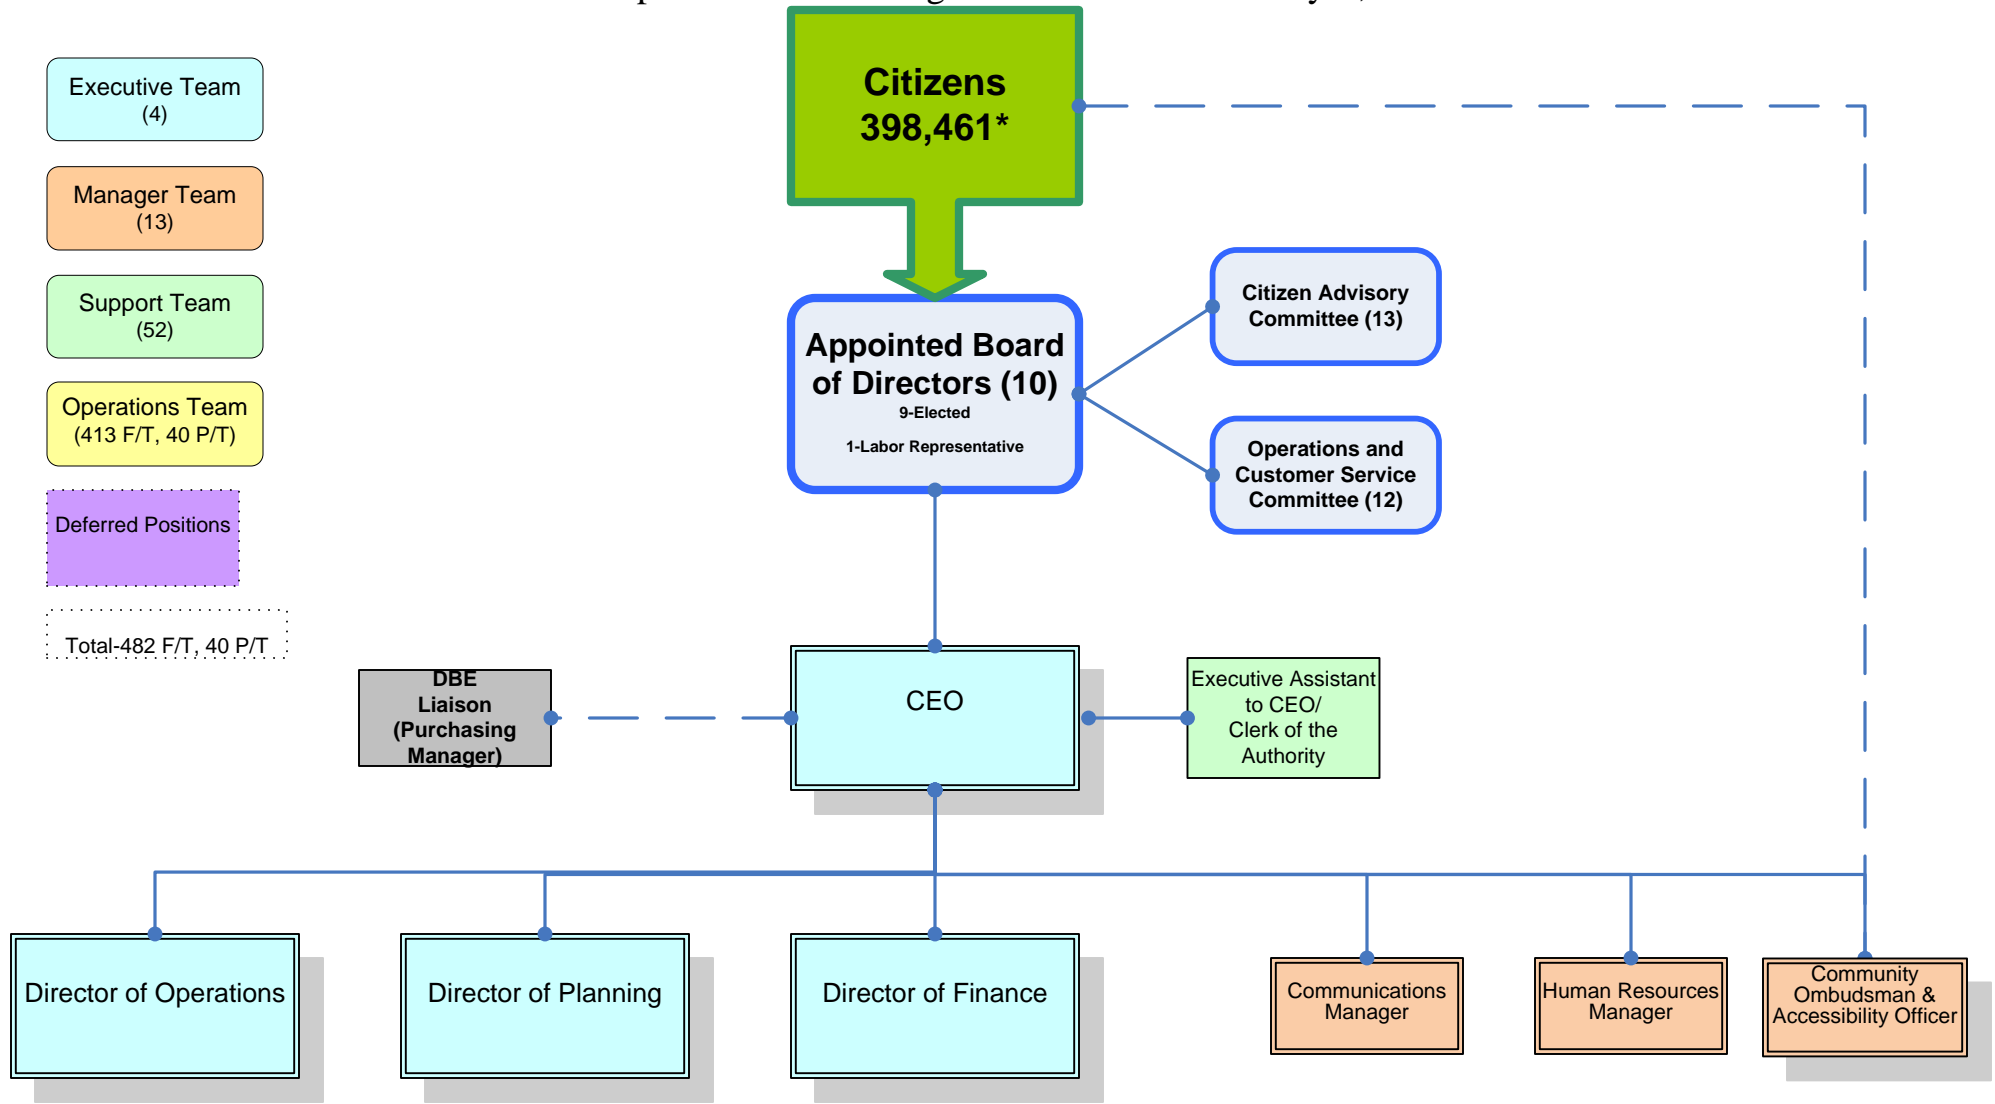

2011 Spokane Transit Organization Organization Chart-January 1, 2011

*Source; OFM, 2010

2011 Spokane Transit Organization Chart-January 1, 2011

2011 Spokane Transit Organization Chart-January 1, 2011

2011 Spokane Transit Organization Chart-January 1, 2011

2011 Spokane Transit Organization Chart-January 1, 2011

*One Van Operator position temporarily filling vacant Reservationist