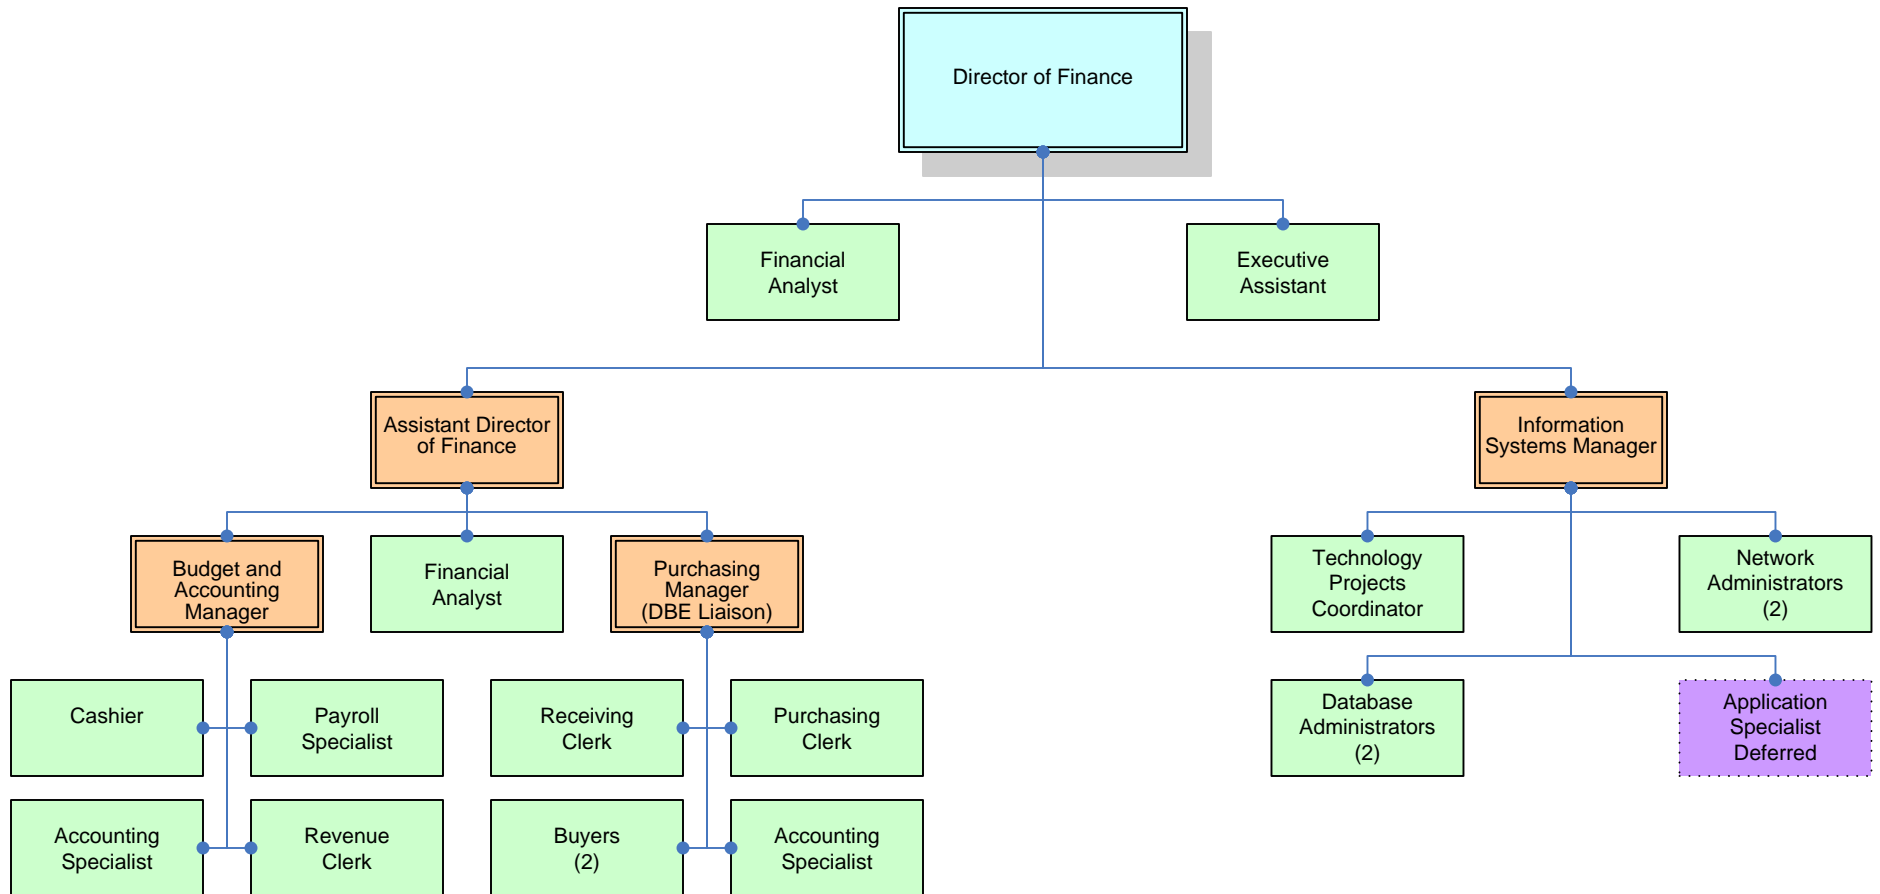

2011 Spokane Transit Organization Organization Chart-January 1, 2011

*Source; OFM, 2010

2011 Spokane Transit Organization Chart-January 1, 2011

2011 Spokane Transit Organization Chart-January 1, 2011

2011 Spokane Transit Organization Chart-January 1, 2011

2011 Spokane Transit Organization Chart-January 1, 2011

*One Van Operator position temporarily filling vacant Reservationist