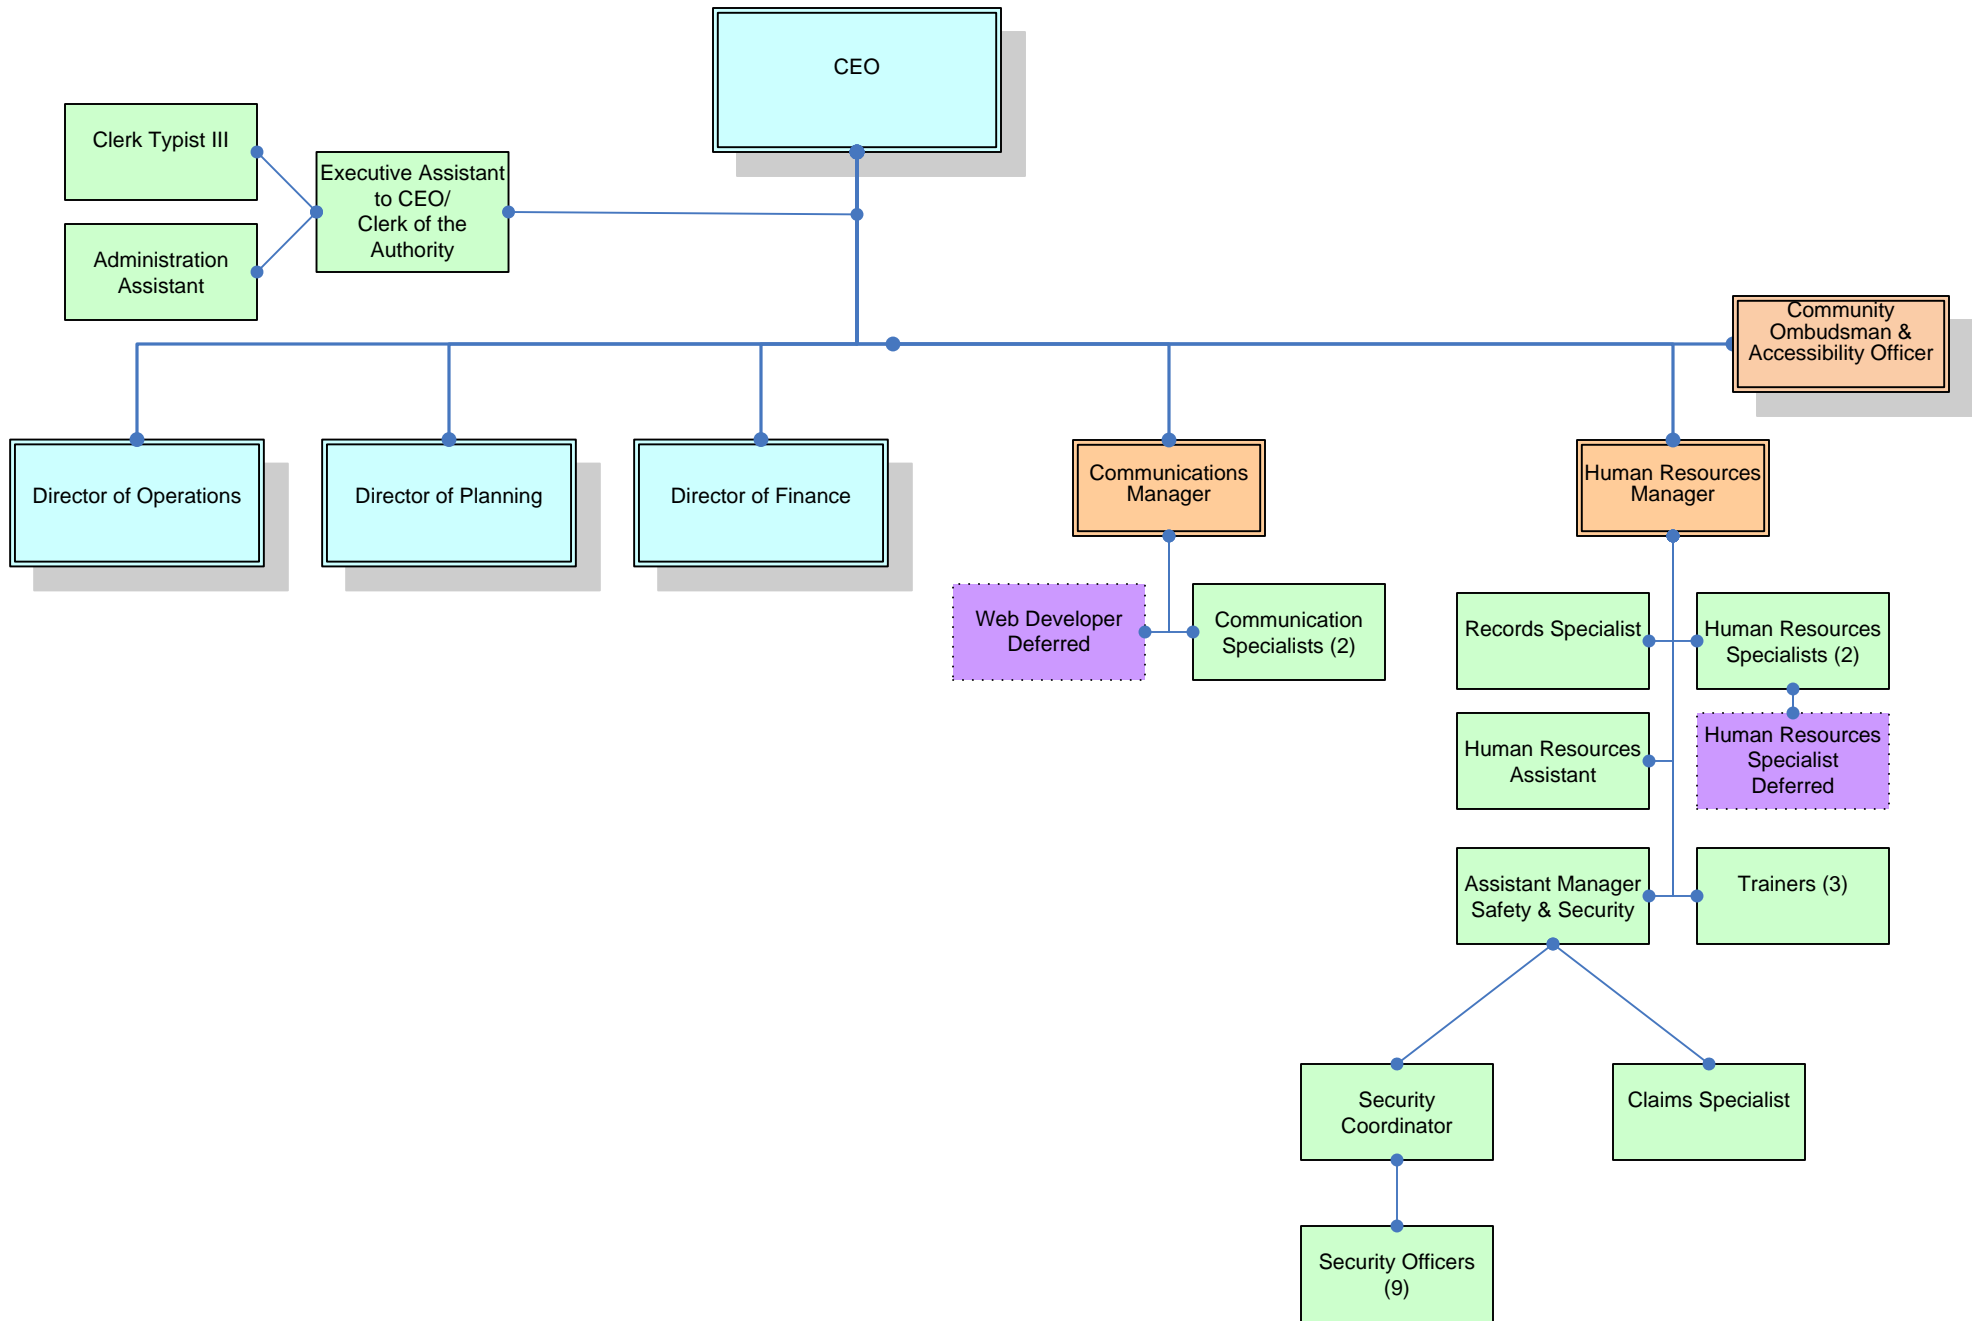

2011 Spokane Transit Organization Organization Chart-January 1, 2011

*Source; OFM, 2010

2011 Spokane Transit Organization Chart-January 1, 2011

2011 Spokane Transit Organization Chart-January 1, 2011

2011 Spokane Transit Organization Chart-January 1, 2011

2011 Spokane Transit Organization Chart-January 1, 2011

*One Van Operator position temporarily filling vacant Reservationist