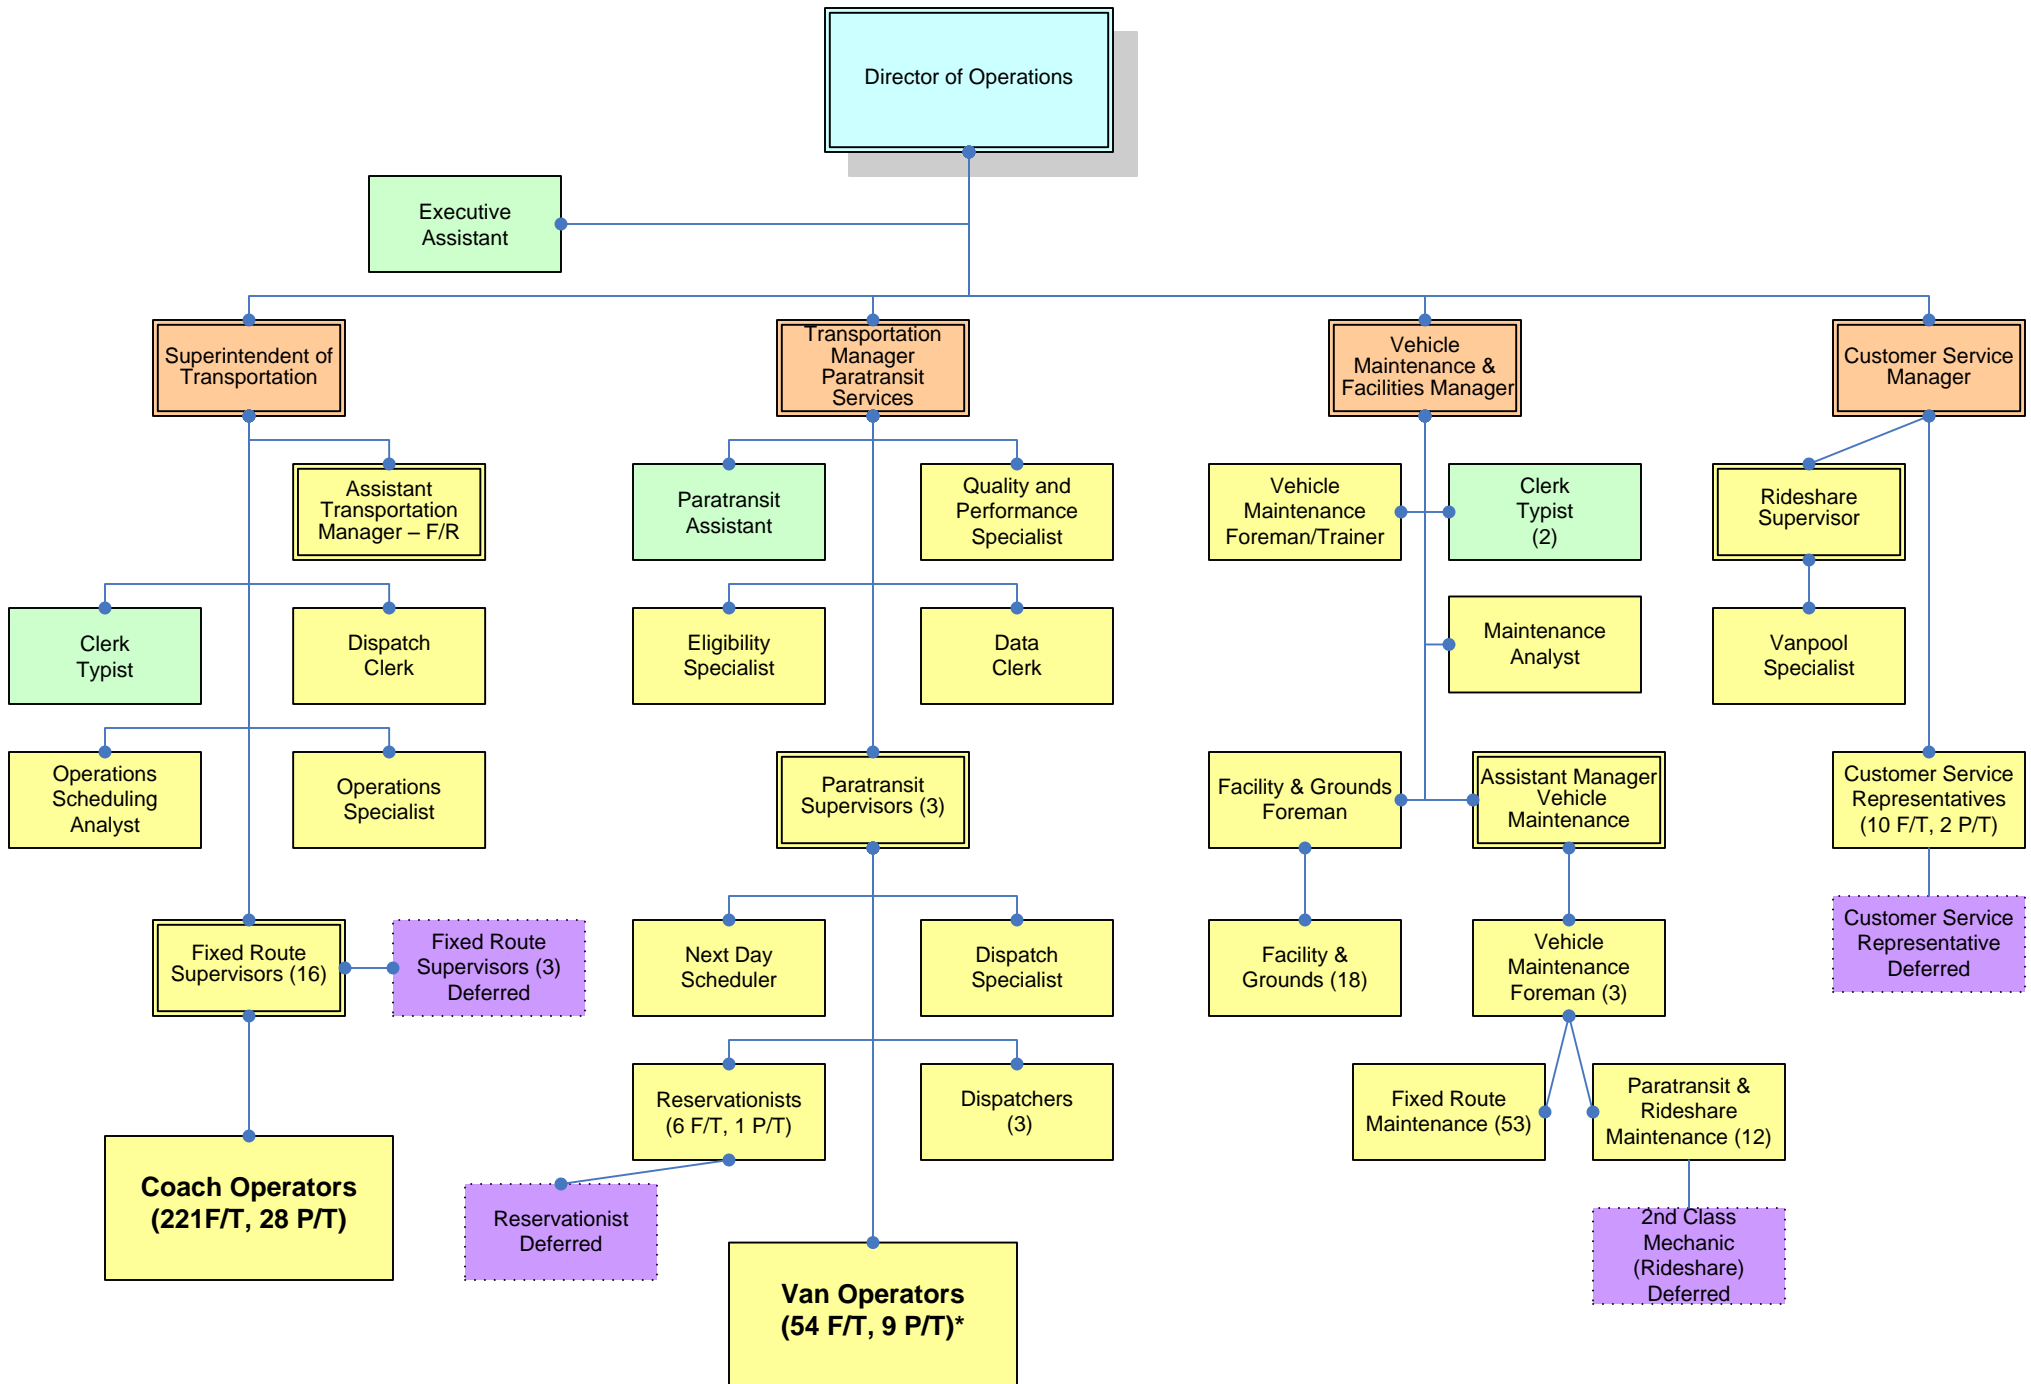

2011 Spokane Transit Organization Organization Chart-January 1, 2011

*Source; OFM, 2010

2011 Spokane Transit Organization Chart-January 1, 2011

2011 Spokane Transit Organization Chart-January 1, 2011

2011 Spokane Transit Organization Chart-January 1, 2011

2011 Spokane Transit Organization Chart-January 1, 2011

*One Van Operator position temporarily filling vacant Reservationist