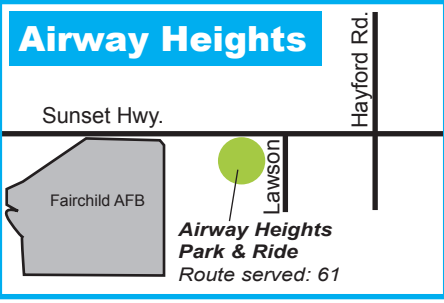

Airway Heights

Fairwood

Cheney

Spokane Transit Park & Rides

For specific routes and schedules, call 328-RIDE or visit www.spokanetransit.com

North Spokane

Five Mile

Ash Street and Five Mile Road

Hastings

Hastings Road at Mayfair Road

Fairwood

Hastings Road at N. Mill Road

Country Homes

Wall St. at Shasta Ave
(Country Homes Christian Church)

The Arena

Boone Avenue and Howard Street
(This lot is for CityTicket holders only.)

Jefferson Street between 3rd and 4th Avenues, below the freeway.

South Spokane

South Hill

31st Avenue and Southeast Blvd.

Spokane Valley

Pence-Cole Valley Transit Center

4th Avenue and University Road

Mirabeau Point

K Street Transit Station

K Street and 1st Avenue

To Airway Heights
To Medical Lake
To Cheney

To Liberty Lake
Interstate 90

Liberty Lake