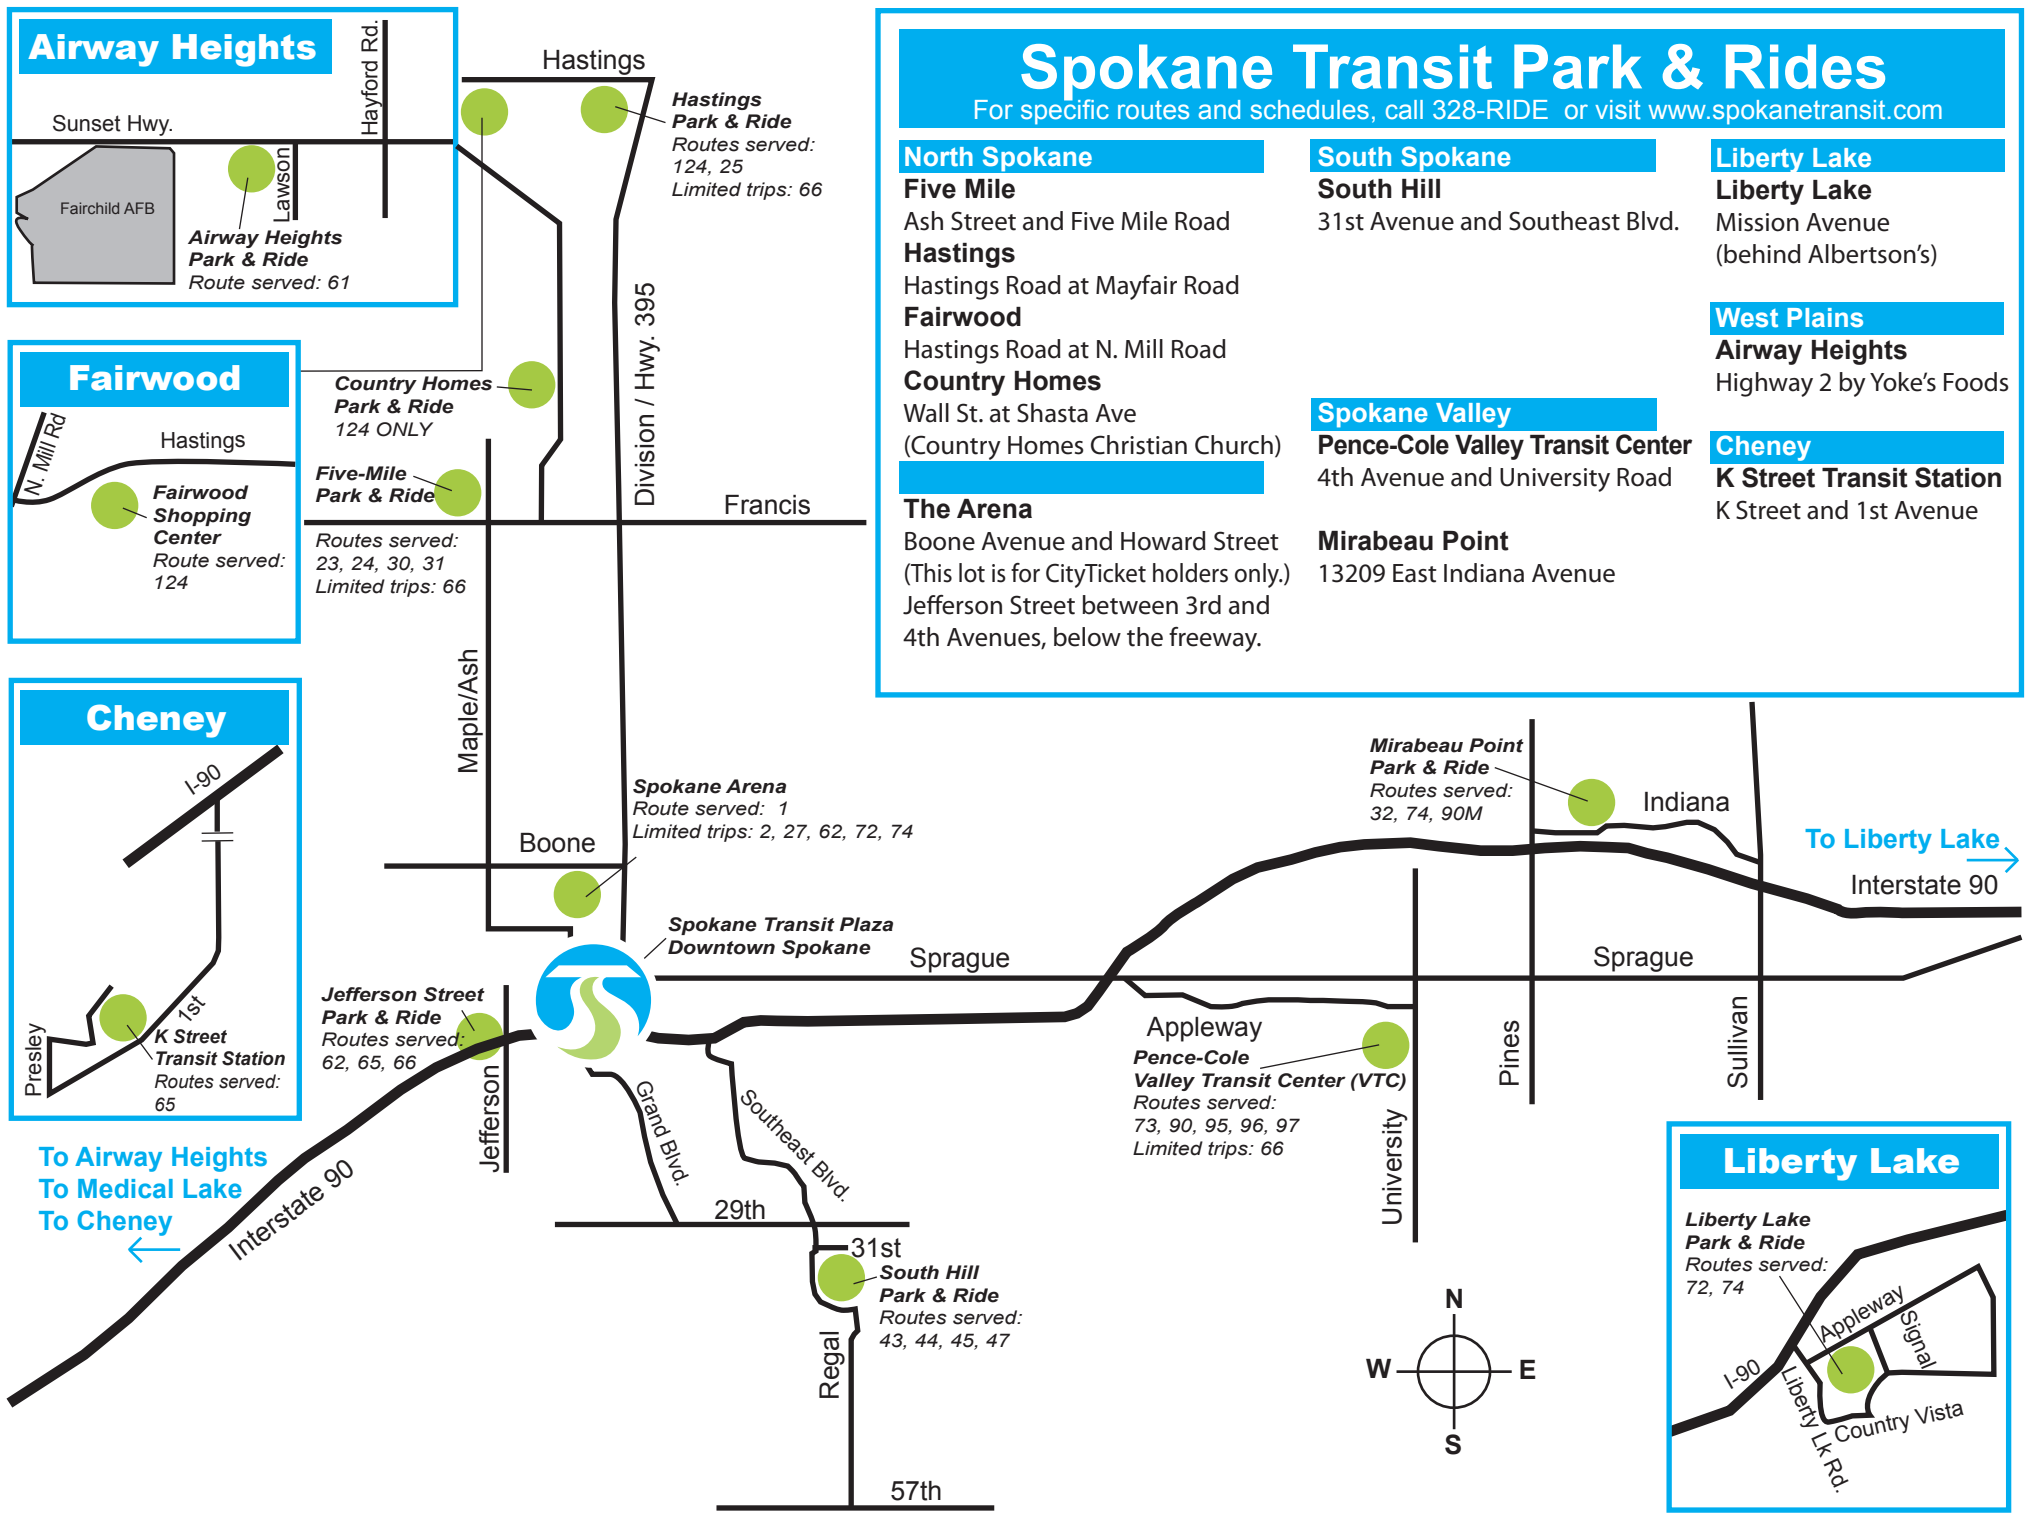

Airway Heights

Fairwood

Cheney

Spokane Transit Park & Rides

For specific routes and schedules, call 328-RIDE or visit www.spokanetransit.com

North Spokane

Five Mile

Ash Street and Five Mile Road

Jefferson Street between 3rd and 4th Avenues, below the freeway.

South Spokane

South Hill

31st Avenue and Southeast Blvd.

Spokane Valley

Pence-Cole Valley Transit Center

4th Avenue and University Road

Mirabeau Point

13209 East Indiana Avenue

Liberty Lake

Liberty Lake

Mission Avenue
(behind Albertson's)

West Plains

Airway Heights

Highway 2 by Yoke's Foods

Cheney

K Street Transit Station

K Street and 1st Avenue

To Airway Heights
To Medical Lake
To Cheney

To Liberty Lake
Interstate 90

Liberty Lake