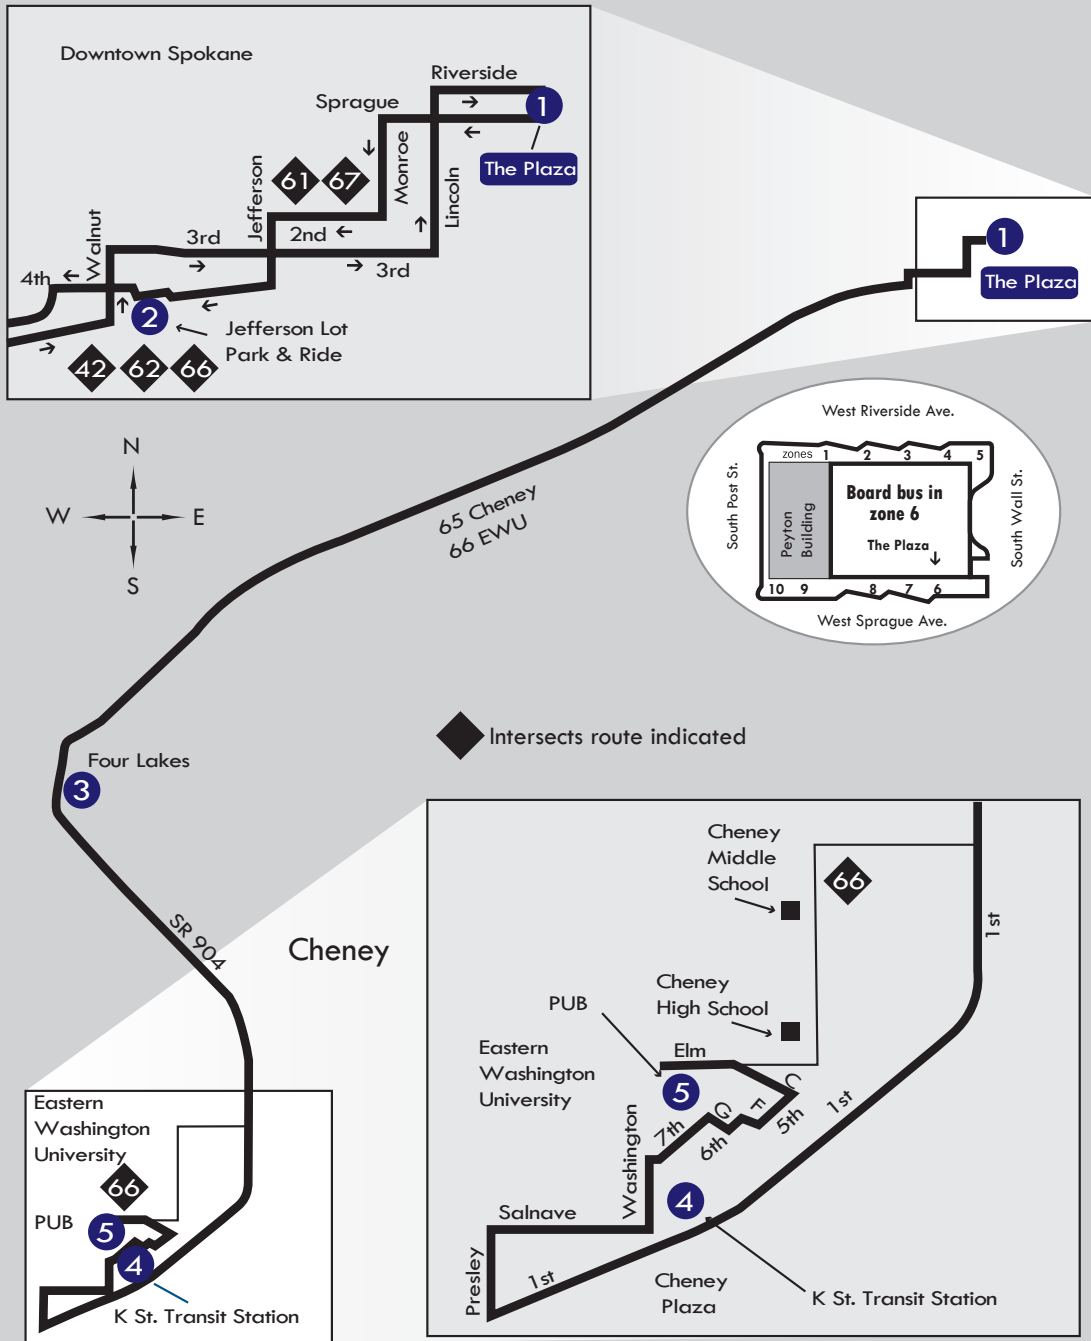

65 Cheney

65 From Downtown Weekday

Zone	Leave Plaza	Jefferson Lot	Four Lakes	K Street Station	Arrive EWU Pub
6	---	---	---	---	---
6	---	5:28	5:38	---	5:53
6	---	5:58	6:08	---	6:23
6	6:05	6:10	6:22	6:32	6:47
6	6:35	6:40	6:52	7:02	7:17
6	7:05	7:10	7:22	7:32	7:47
6	7:35	7:40	7:52	8:02	8:17
6	8:05	8:10	8:22	8:32	8:47
6	8:35	8:40	8:52	9:02	9:17
6	9:05	9:10	9:22	9:32	9:47
6	10:05	10:10	10:22	10:32	10:47
6	11:05	11:10	11:22	11:32	11:47
6	12:05	12:10	12:22	12:32	12:47
6	1:05	1:10	1:22	1:32	1:47
6	2:05	2:10	2:22	2:32	2:47
6	3:05	3:10	3:22	3:32	3:47
6	3:35	3:40	3:52	4:02	4:17
6	4:05	4:10	4:22	4:32	4:47
6	4:35	4:40	4:52	5:02	5:17
6	5:05	5:10	5:22	5:32	5:47
6	5:35	5:40	5:52	6:02	6:17
6	6:20	6:25	6:37	6:47	7:02
6	7:20	7:25	7:37	7:47	8:02
6	8:20	8:25	8:37	8:47	9:02
6	9:20	9:25	9:37	9:47	10:02
6	10:20	10:25	10:37	10:47	11:02

65 To Downtown Weekday

Zone	Leave EWU Pub	K Street Station	Four Lakes	Jefferson Lot	Arrive Plaza	Zone	Continues as route
5	5:32	5:43	5:55	6:08	6:15	5	29
5	6:02	6:13	6:25	6:38	6:45	5	29
5	6:32	6:43	6:55	7:08	7:15	5	29
5	7:02	7:13	7:25	7:38	7:45	5	29
5	7:32	7:43	7:55	8:08	8:15	5	29
5	8:02	8:13	8:25	8:38	8:45	5	29
5	8:32	8:43	8:55	9:08	9:15	5	29
5	9:02	9:13	9:25	9:38	9:45	5	29
5	9:32	9:43	9:55	10:08	10:15	5	29
5	10:02	10:13	10:25	10:38	10:45	5	29
5	11:02	11:13	11:25	11:38	11:45	5	29
5	12:02	12:13	12:25	12:38	12:45	5	29
5	1:02	1:13	1:25	1:38	1:45	5	29
5	2:02	2:13	2:25	2:38	2:45	5	29
5	3:02	3:13	3:25	3:38	3:45	5	29
5	4:02	4:13	4:25	4:38	4:45	5	29
5	4:32	4:43	4:55	5:08	5:15	5	29
5	5:02	5:13	5:25	5:38	5:45	5	29
5	5:32	5:43	5:55	6:08	6:15	5	29
5	6:02	6:13	6:25	6:38	6:45	5	29
5	6:32	6:43	6:55	7:08	7:15	5	29
5	7:32	7:43	7:55	8:08	8:15	5	29
5	8:32	8:43	8:55	9:08	9:15	5	29
5	9:17	9:28	9:40	9:53	10:00	5	29
5	---	---	---	---	---	---	---
5	---	---	---	---	---	---	---

65 From Downtown Saturday

Zone	Leave Plaza	Jefferson Lot	Four Lakes	K Street Station	Arrive EWU Pub
6	---	---	---	---	---
6	6:50	6:55	7:07	7:17	7:32
6	7:50	7:55	8:07	8:17	8:32
6	8:50	8:55	9:07	9:17	9:32
6	9:50	9:55	10:07	10:17	10:32
6	10:50	10:55	11:07	11:17	11:32
6	11:50	11:55	12:07	12:17	12:32
6	1:20	1:25	1:37	1:47	2:02
6	2:20	2:25	2:37	2:47	3:02
6	3:20	3:25	3:37	3:47	4:02
6	4:20	4:25	4:37	4:47	5:02
6	5:20	5:25	5:37	5:47	6:02
6	6:20	6:25	6:37	6:47	7:02
6	7:20	7:25	7:37	7:47	8:02
6	8:20	8:25	8:37	8:47	9:02
6	9:20	9:25	9:37	9:47	10:02

65 To Downtown Saturday

Zone	Leave EWU Pub	K Street Station	Four Lakes	Jefferson Lot	Arrive Plaza	Zone	Continues as route
5	5:47	6:58	6:10	6:23	6:30	5	
5	6:47	7:58	7:10	7:23	7:30	5	
5	7:47	8:58	8:10	8:23	8:30	5	
5	8:47	9:58	9:10	9:23	9:30	5	
5	9:47	10:58	10:10	10:23	10:30	5	
5	10:47	11:58	11:10	11:23	11:30	5	
5	12:17	12:28	12:40	12:53	1:00	5	
5	1:17	1:28	1:40	1:53	2:00	5	
5	2:17	2:28	2:40	2:53	3:00	5	
5	3:17	3:28	3:40	3:53	4:00	5	
5	4:17	4:28	4:40	4:53	5:00	5	
5	5:17	5:28	5:40	5:53	6:00	5	
5	6:17	6:28	6:40	6:53	7:00	5	
5	7:17	7:28	7:40	7:53	8:00	5	
5	8:17	8:28	8:40	8:53	9:00	5	
5	---	---	---	---	---	---	---
5	---	---	---	---	---	---	---

65 From Downtown Sunday/Holiday