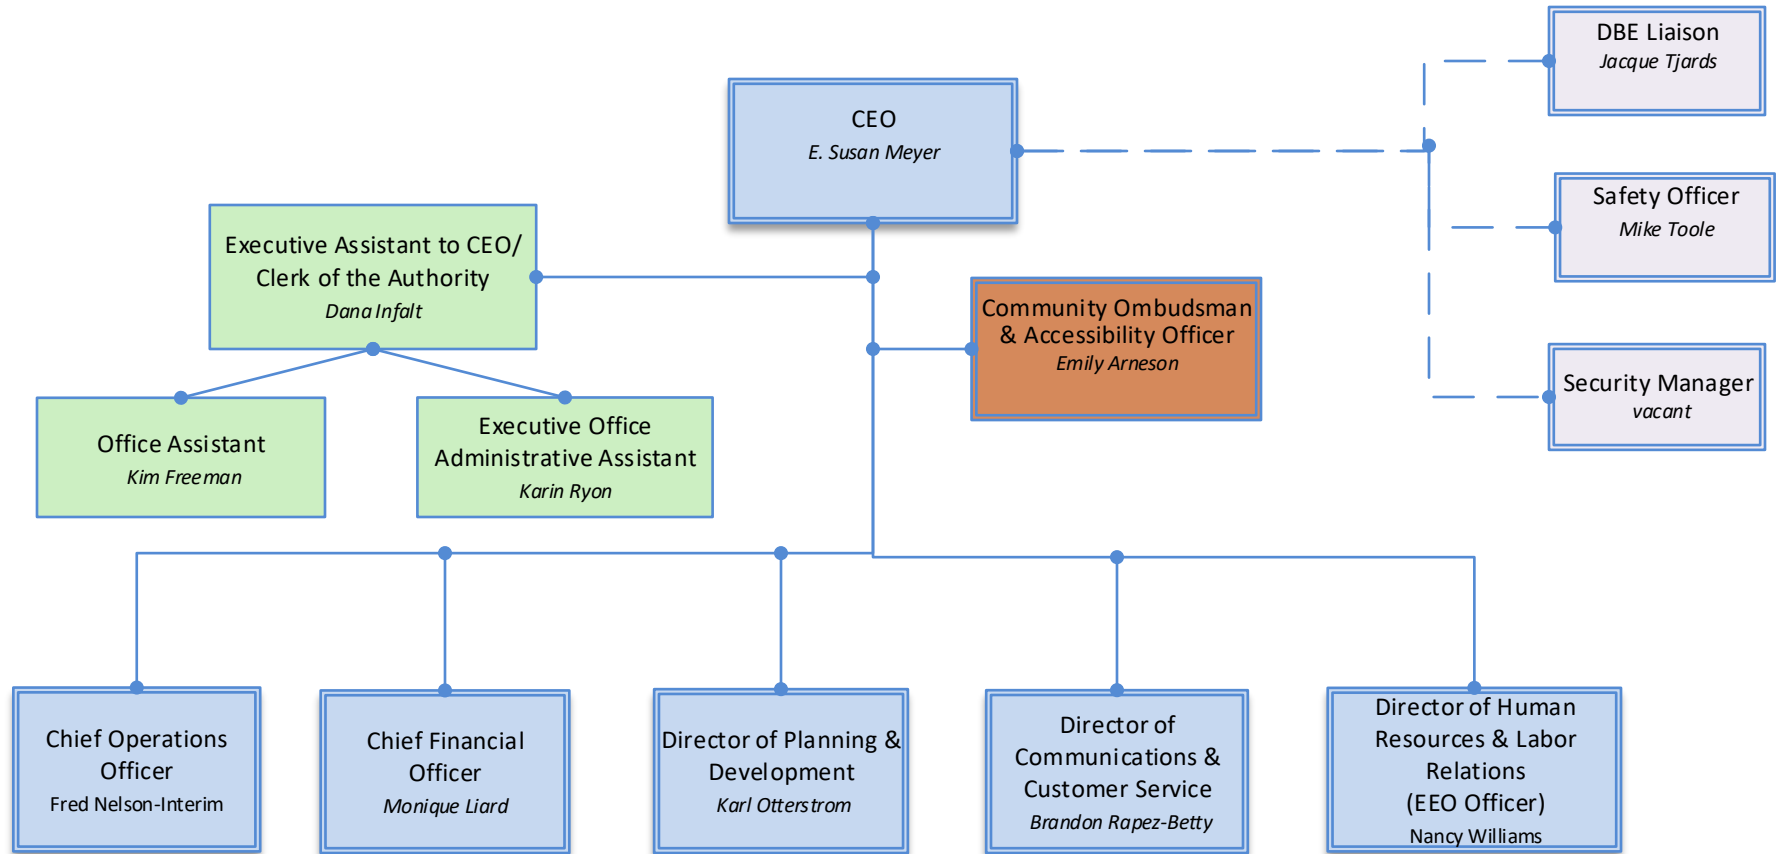

2021 Spokane Transit Organization Chart

- Executive Team (6)
- Manager Team (22)
- Support Team (82)
- Operations Team (503 F/T, 27 P/T)

Total-613 F/T, 27 P/T

*Source; OFM, 2020

2021 Spokane Transit Organization Chart

Format Shape

Line

No line
Solid line
Gradient line

Color

Transparency 0%

Width 0.72 pt

Compound type

Dash type