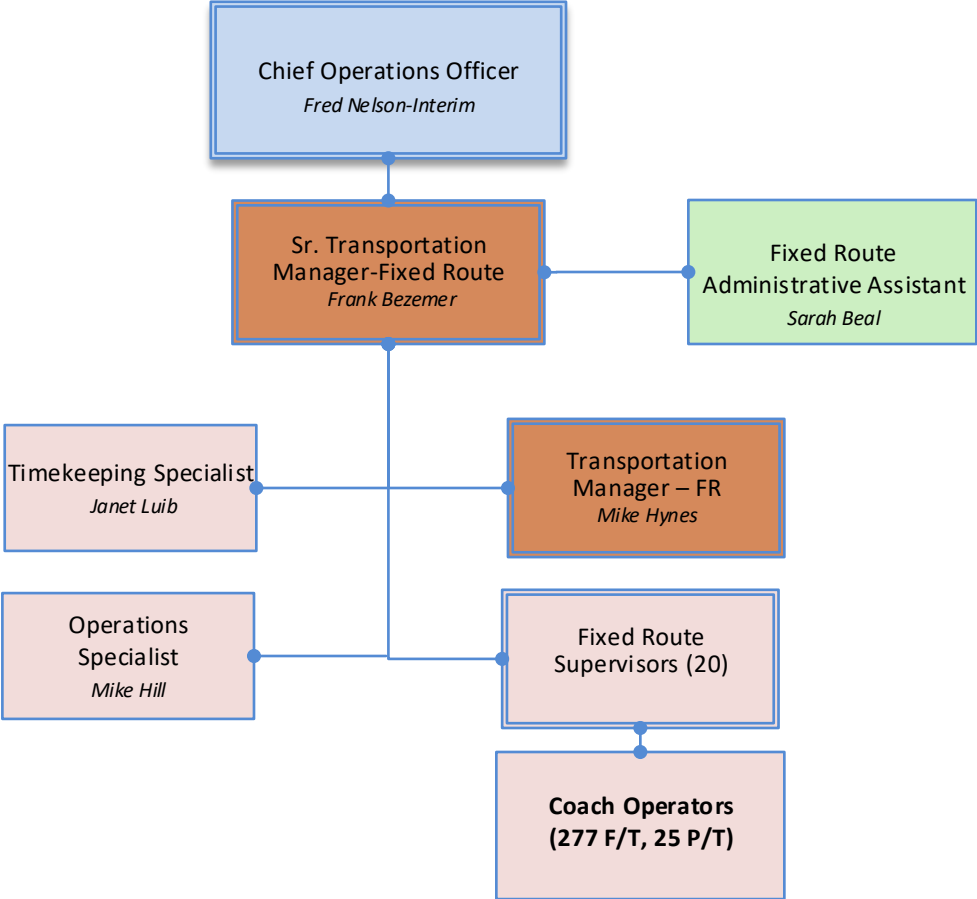

2021 Spokane Transit Organization Chart

- Executive Team (6)
- Manager Team (22)
- Support Team (82)
- Operations Team (503 F/T, 27 P/T)

Total-613 F/T, 27 P/T

*Source; OFM, 2020

2021 Spokane Transit Organization Chart

2021 Spokane Transit Organization Chart

2021 Spokane Transit Organization Chart

2021 Spokane Transit Organization Chart

*Part-time positions are being phased out w/attrition

2021 Spokane Transit Organization Chart

Format Shape

Line

No line
Solid line
Gradient line

Color

Transparency 0%

Width 0.72 pt

Compound type

Dash type