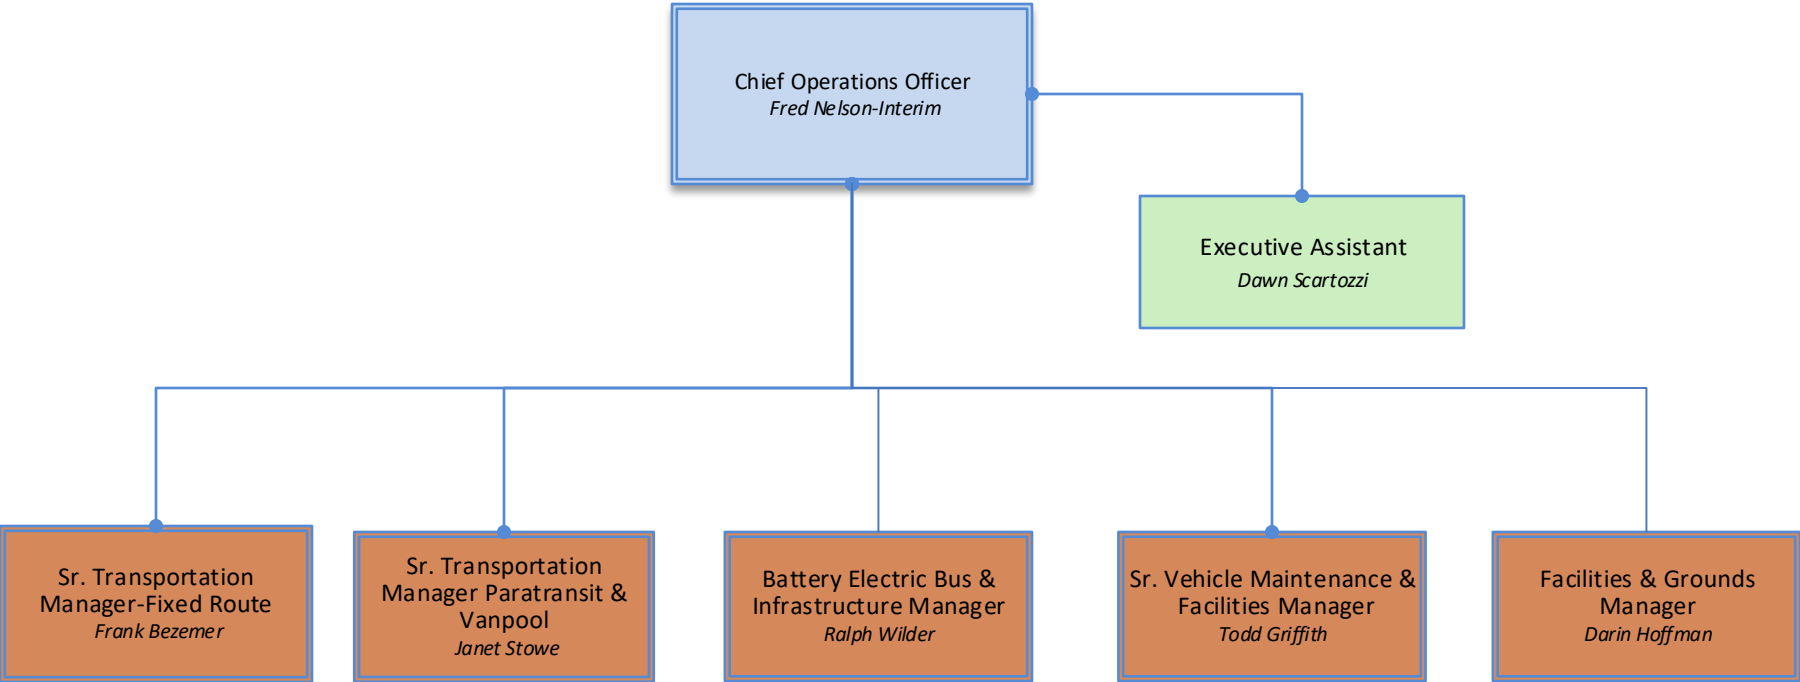

2021 Spokane Transit Organization Chart

- Executive Team (6)
- Manager Team (22)
- Support Team (82)
- Operations Team (503 F/T, 27 P/T)

Total-613 F/T, 27 P/T

*Source; OFM, 2020

2021 Spokane Transit Organization Chart

2021 Spokane Transit Organization Chart

2021 Spokane Transit Organization Chart

2021 Spokane Transit Organization Chart

*Part-time positions are being phased out w/attrition

2021 Spokane Transit Organization Chart

Format Shape

Line

No line
Solid line
Gradient line

Color

Transparency 0%

Width 0.72 pt

Compound type

Dash type