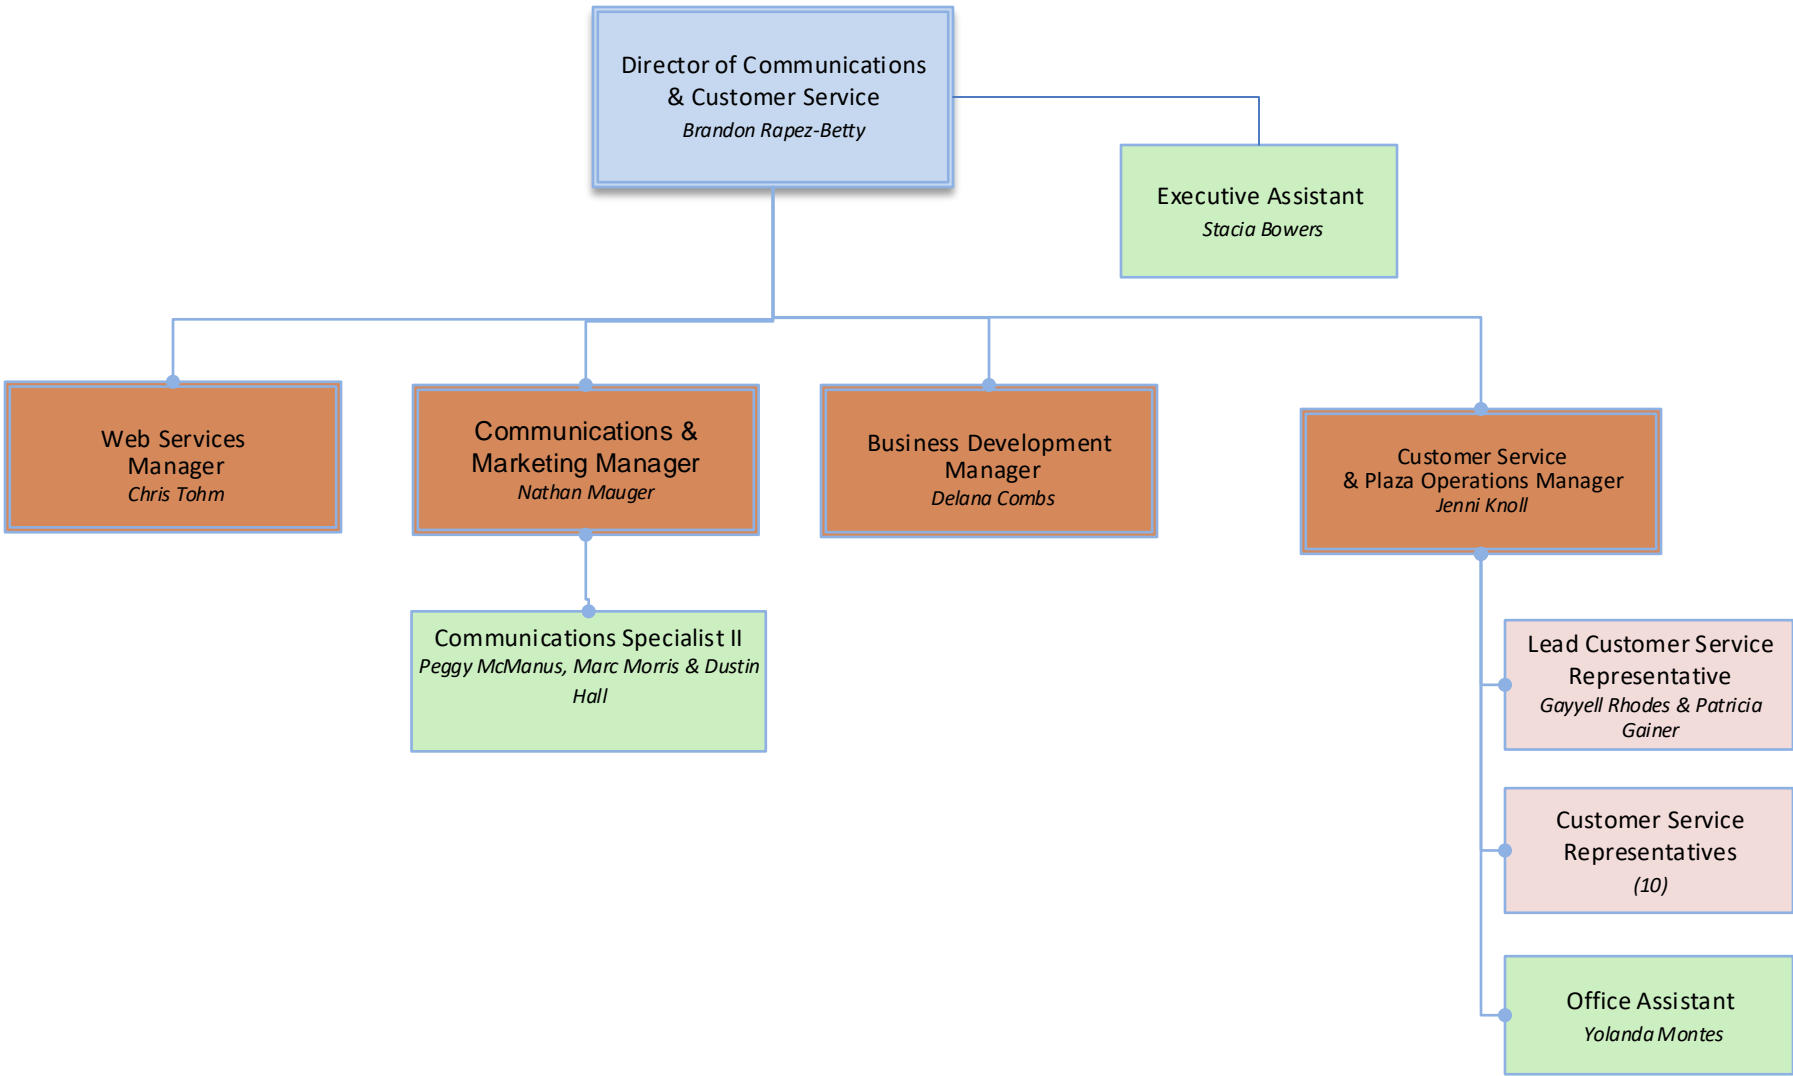

2021 Spokane Transit Organization Chart