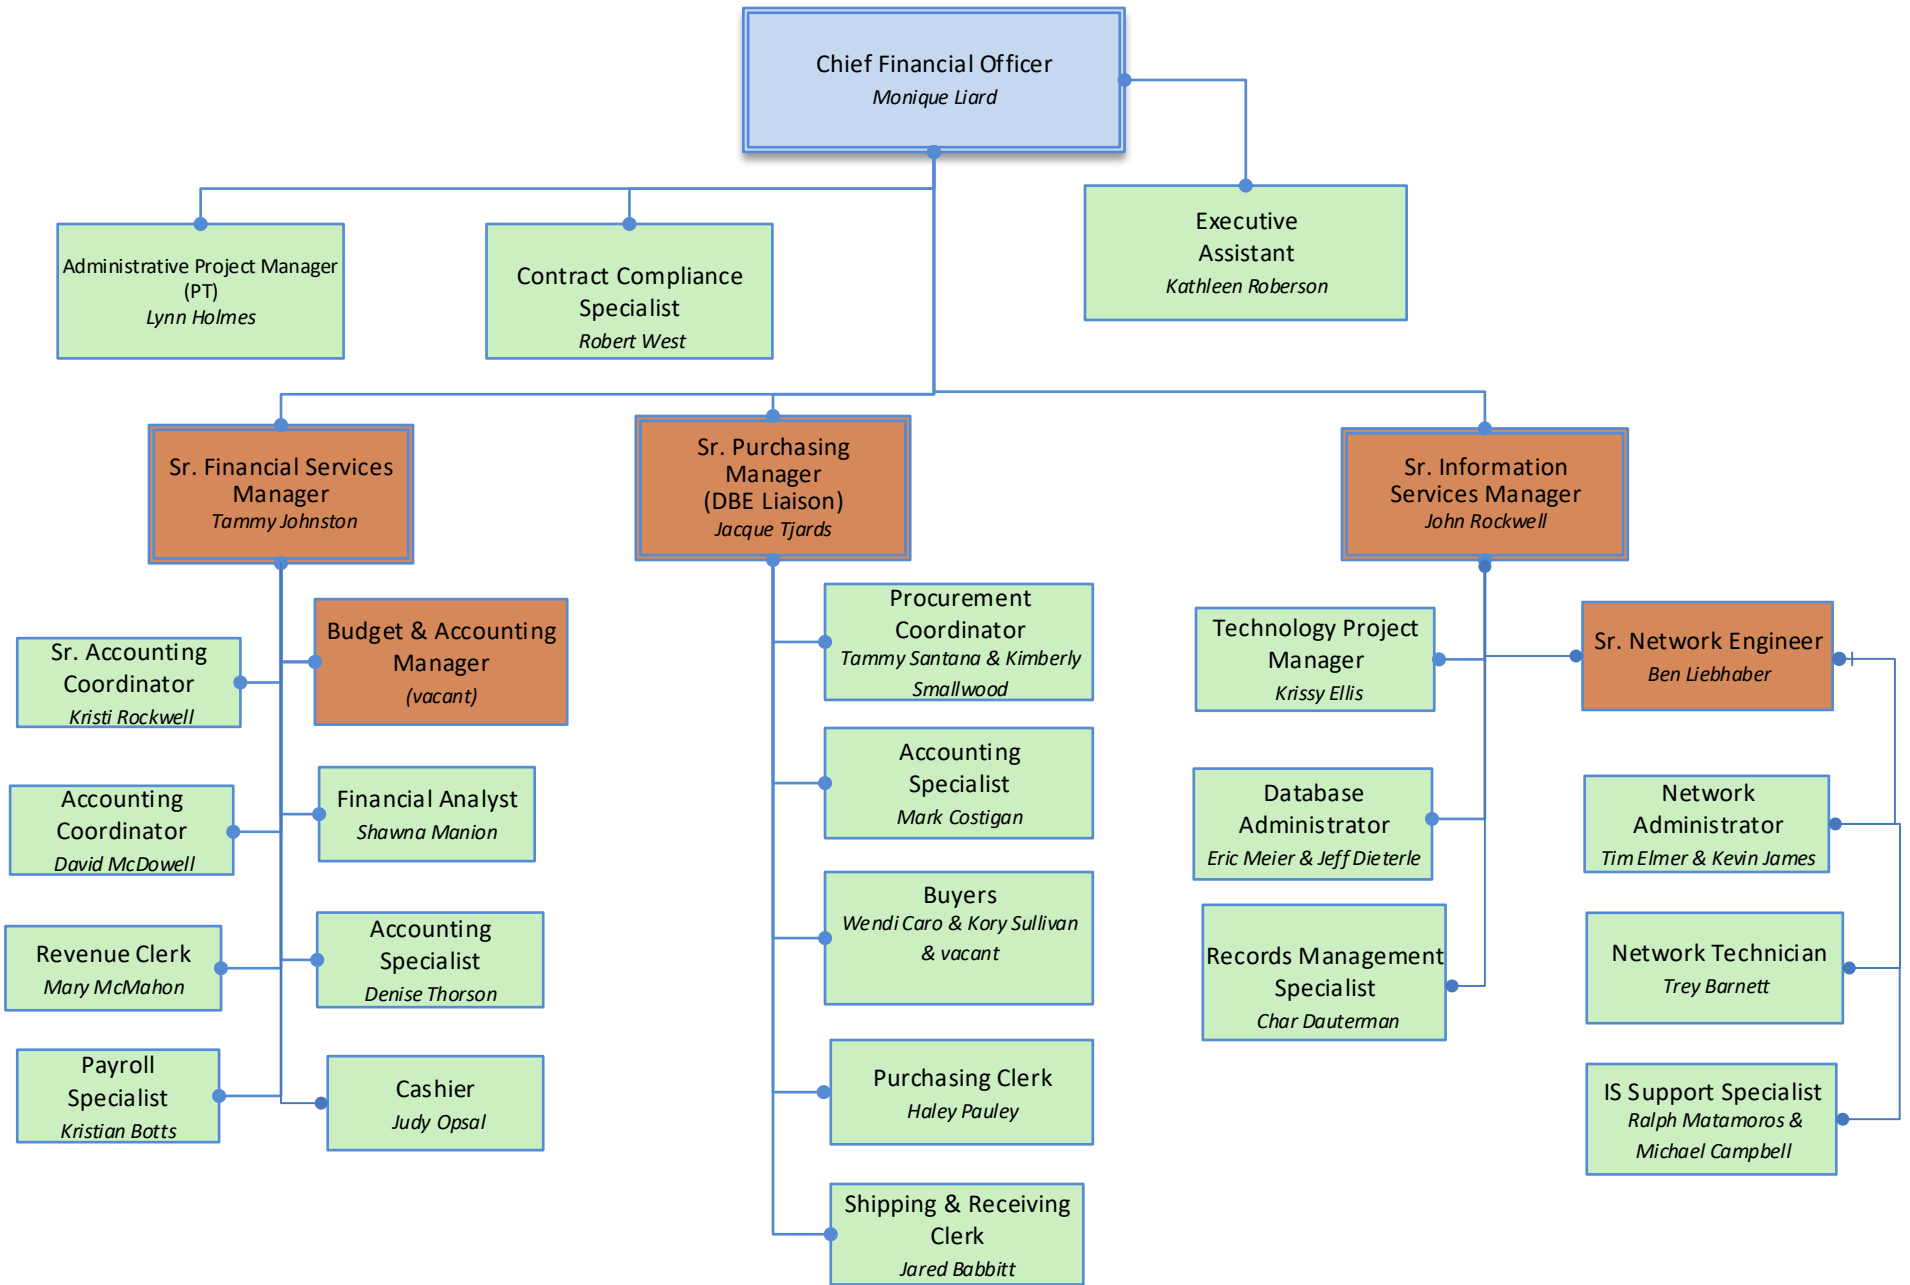

2021 Spokane Transit Organization Chart