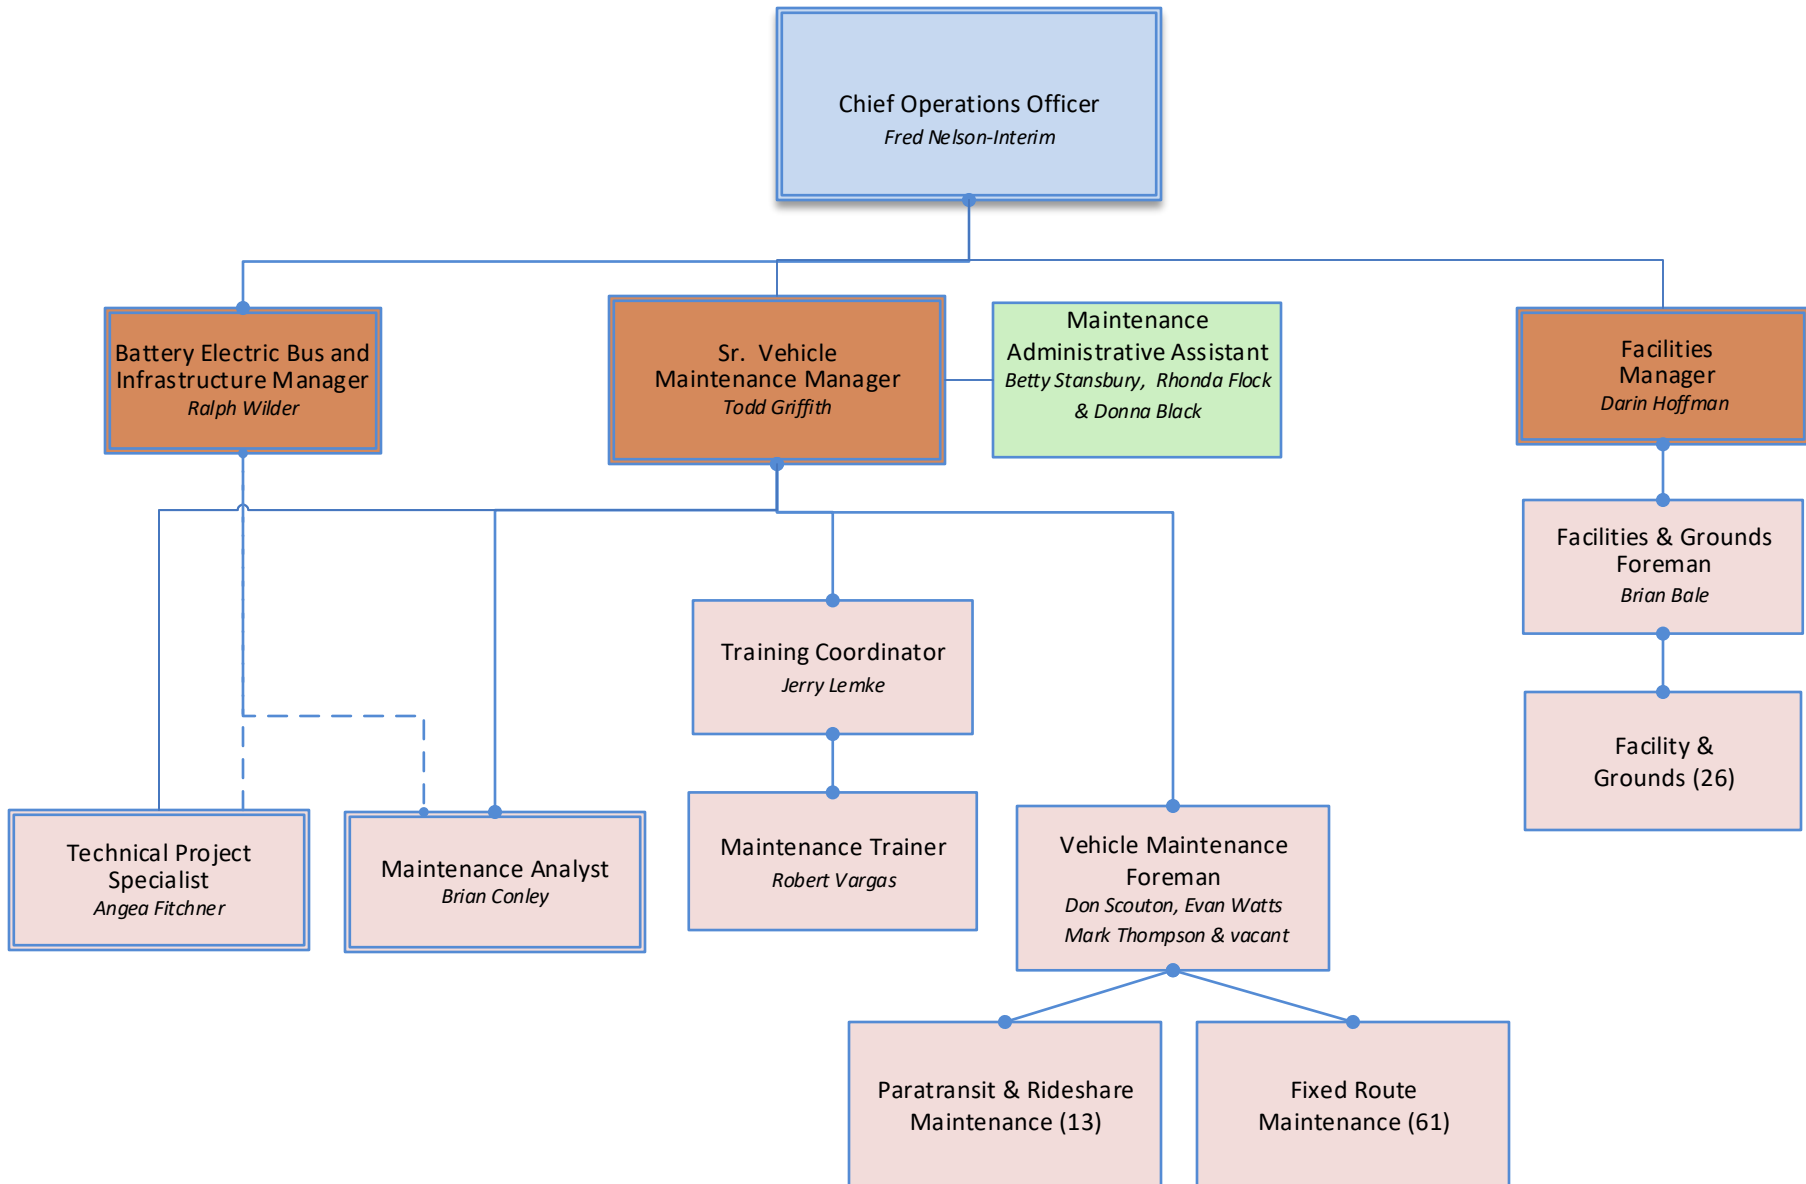

2021 Spokane Transit Organization Chart

- Executive Team (6)
- Manager Team (22)
- Support Team (82)
- Operations Team (503 F/T, 27 P/T)

Total-613 F/T, 27 P/T

*Source; OFM, 2020

2021 Spokane Transit Organization Chart

2021 Spokane Transit Organization Chart

2021 Spokane Transit Organization Chart

2021 Spokane Transit Organization Chart

*Part-time positions are being phased out w/attrition

2021 Spokane Transit Organization Chart

Format Shape

Line

No line
Solid line
Gradient line

Color

Transparency 0%

Width 0.72 pt

Compound type

Dash type