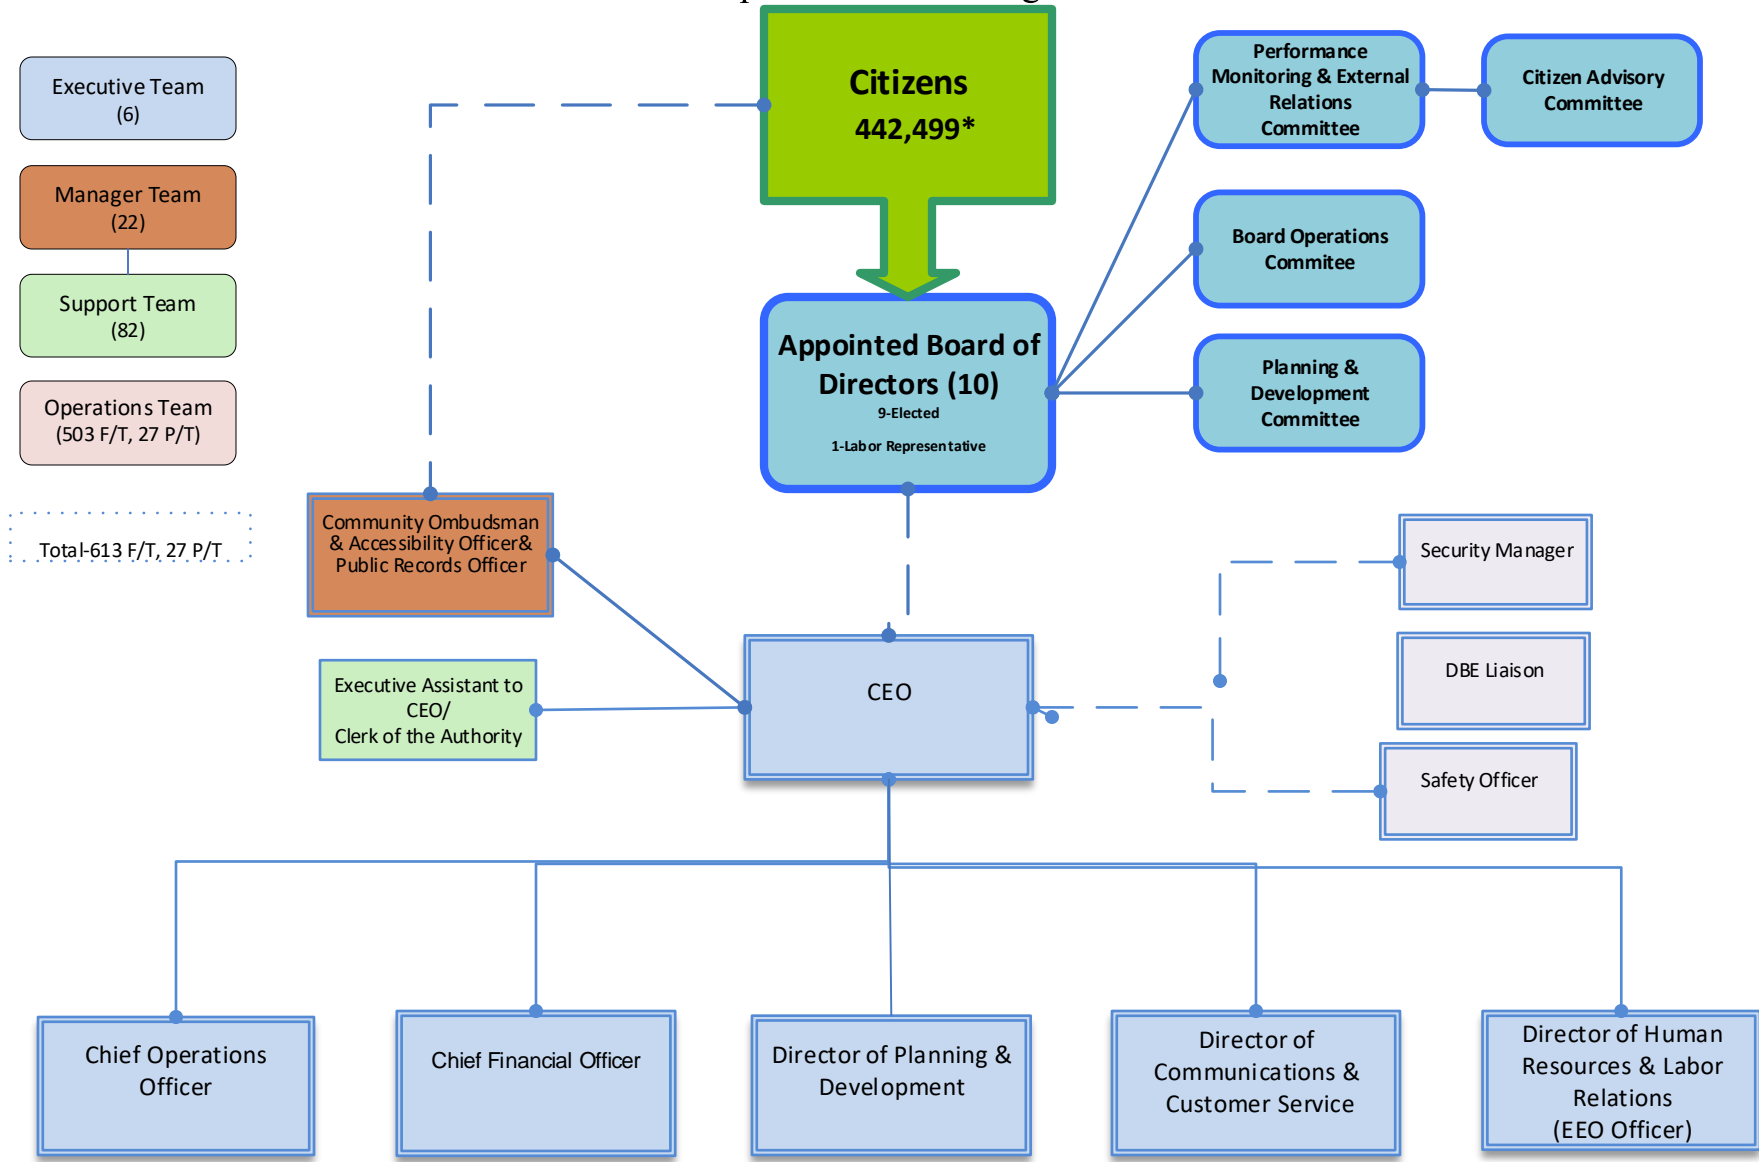

2021 Spokane Transit Organization Chart

- Executive Team (6)
- Manager Team (22)
- Support Team (82)
- Operations Team (503 F/T, 27 P/T)

Total-613 F/T, 27 P/T

*Source; OFM, 2020

2021 Spokane Transit Organization Chart

2021 Spokane Transit Organization Chart

2021 Spokane Transit Organization Chart

2021 Spokane Transit Organization Chart

*Part-time positions are being phased out w/attrition

2021 Spokane Transit Organization Chart

Format Shape

Line

No line
Solid line
Gradient line

Color

Transparency 0%

Width 0.72 pt

Compound type

Dash type