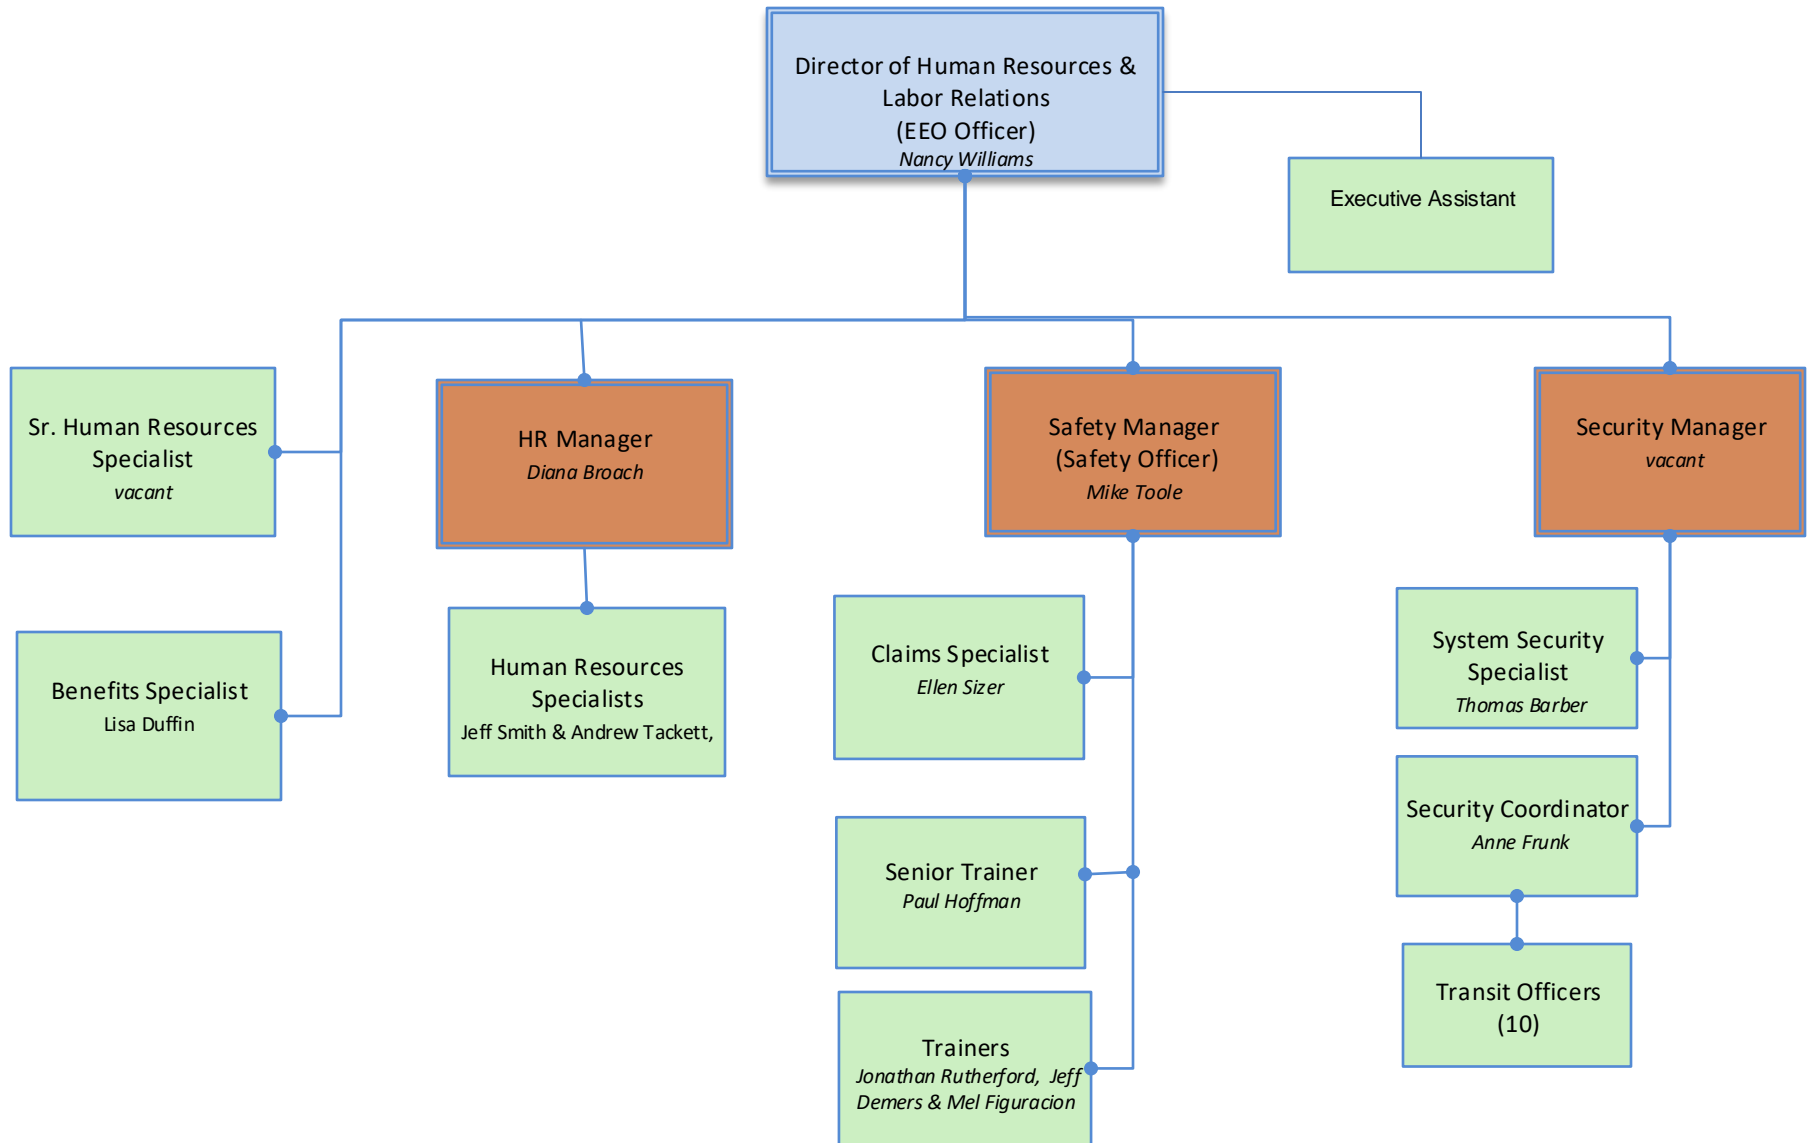

2021 Spokane Transit Organization Chart

2021 Spokane Transit Organization Chart

2021 Spokane Transit Organization Chart

2021 Spokane Transit Organization Chart

Print

Copies: 1

Printer

PERS-CanonC5750 on DUNLAND.tra...
Ready

Format Shape

Line

No line
Solid line
Gradient line

Color

Transparency 0%

Width 0.72 pt

Compound type

Dash type