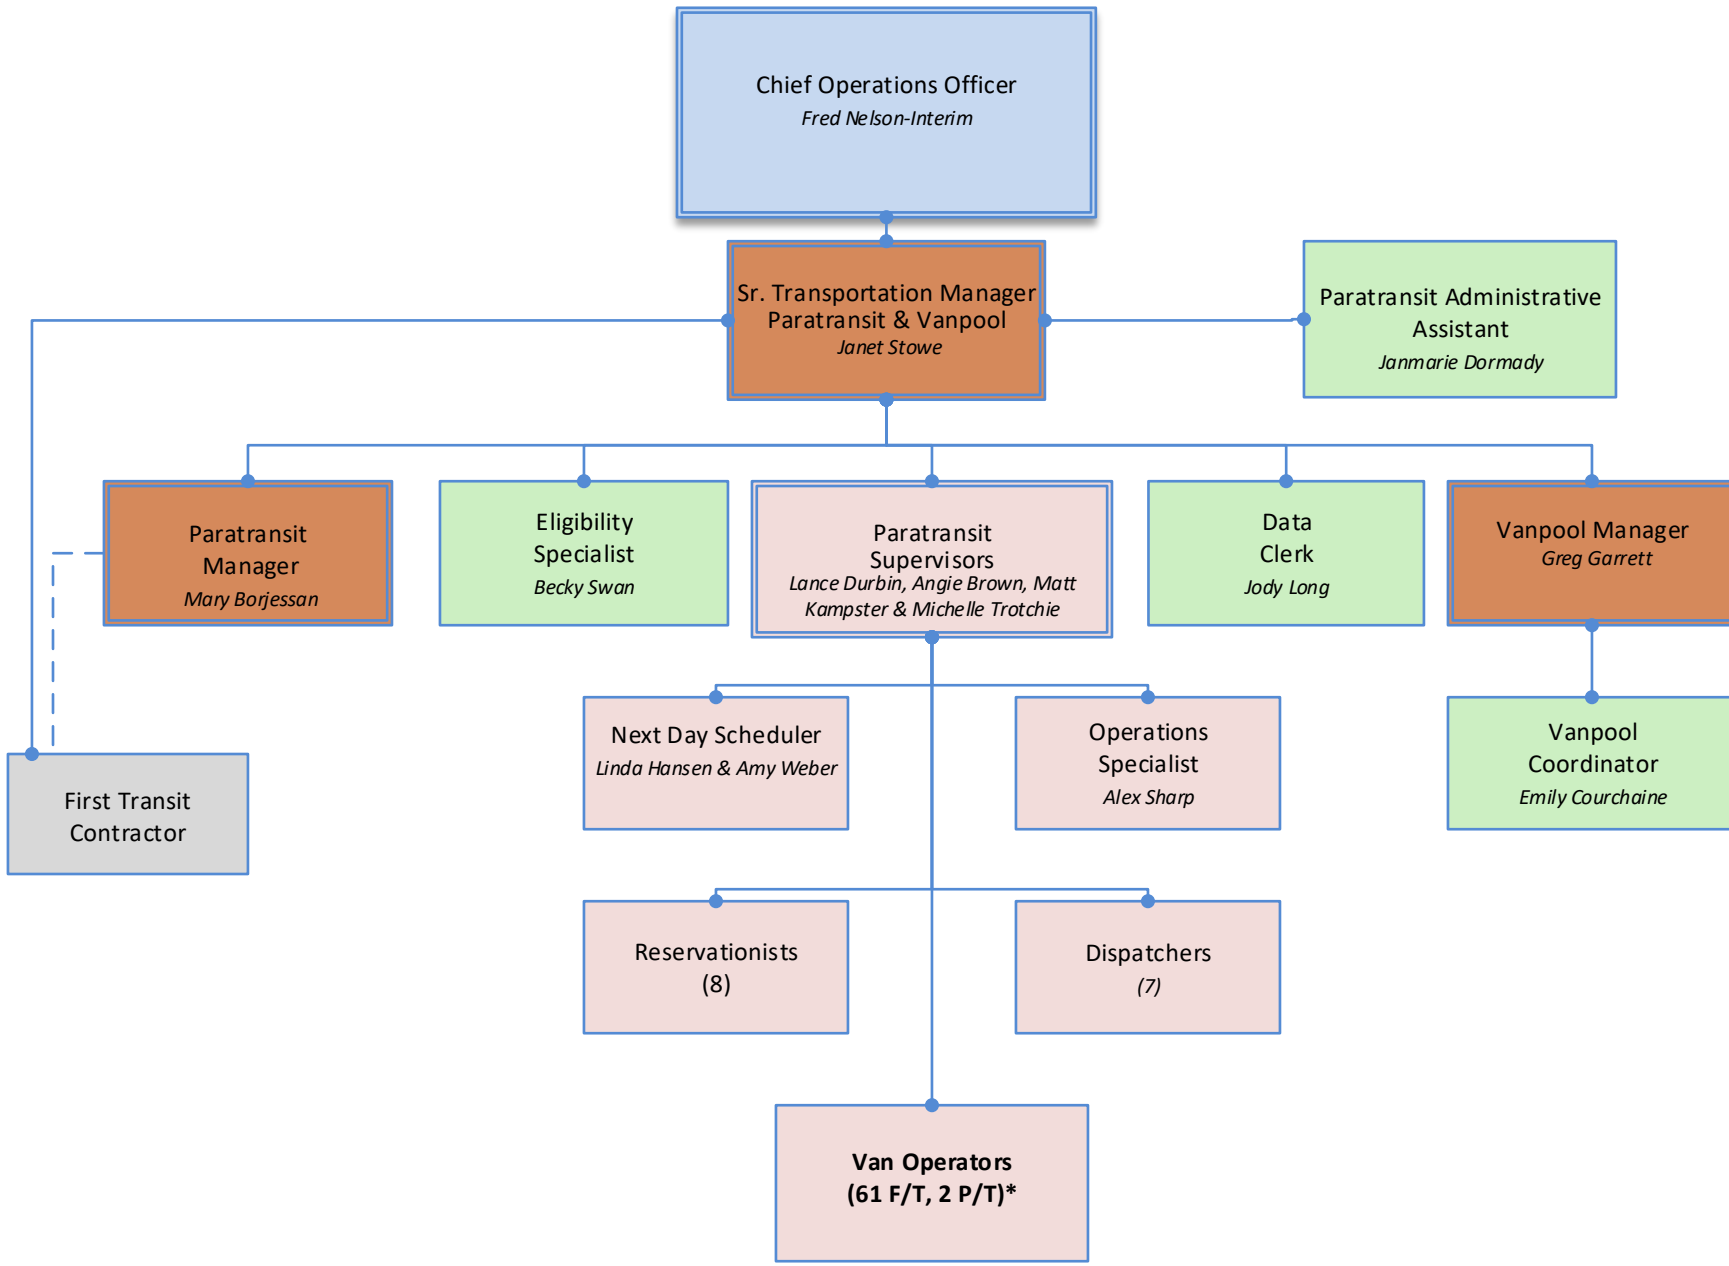

2021 Spokane Transit Organization Chart

- Executive Team (6)
- Manager Team (22)
- Support Team (82)
- Operations Team (503 F/T, 27 P/T)

Total-613 F/T, 27 P/T

*Source; OFM, 2020

2021 Spokane Transit Organization Chart

2021 Spokane Transit Organization Chart

2021 Spokane Transit Organization Chart

2021 Spokane Transit Organization Chart

*Part-time positions are being phased out w/attrition

2021 Spokane Transit Organization Chart

Format Shape

Line

No line
Solid line
Gradient line

Color

Transparency 0%

Width 0.72 pt

Compound type

Dash type