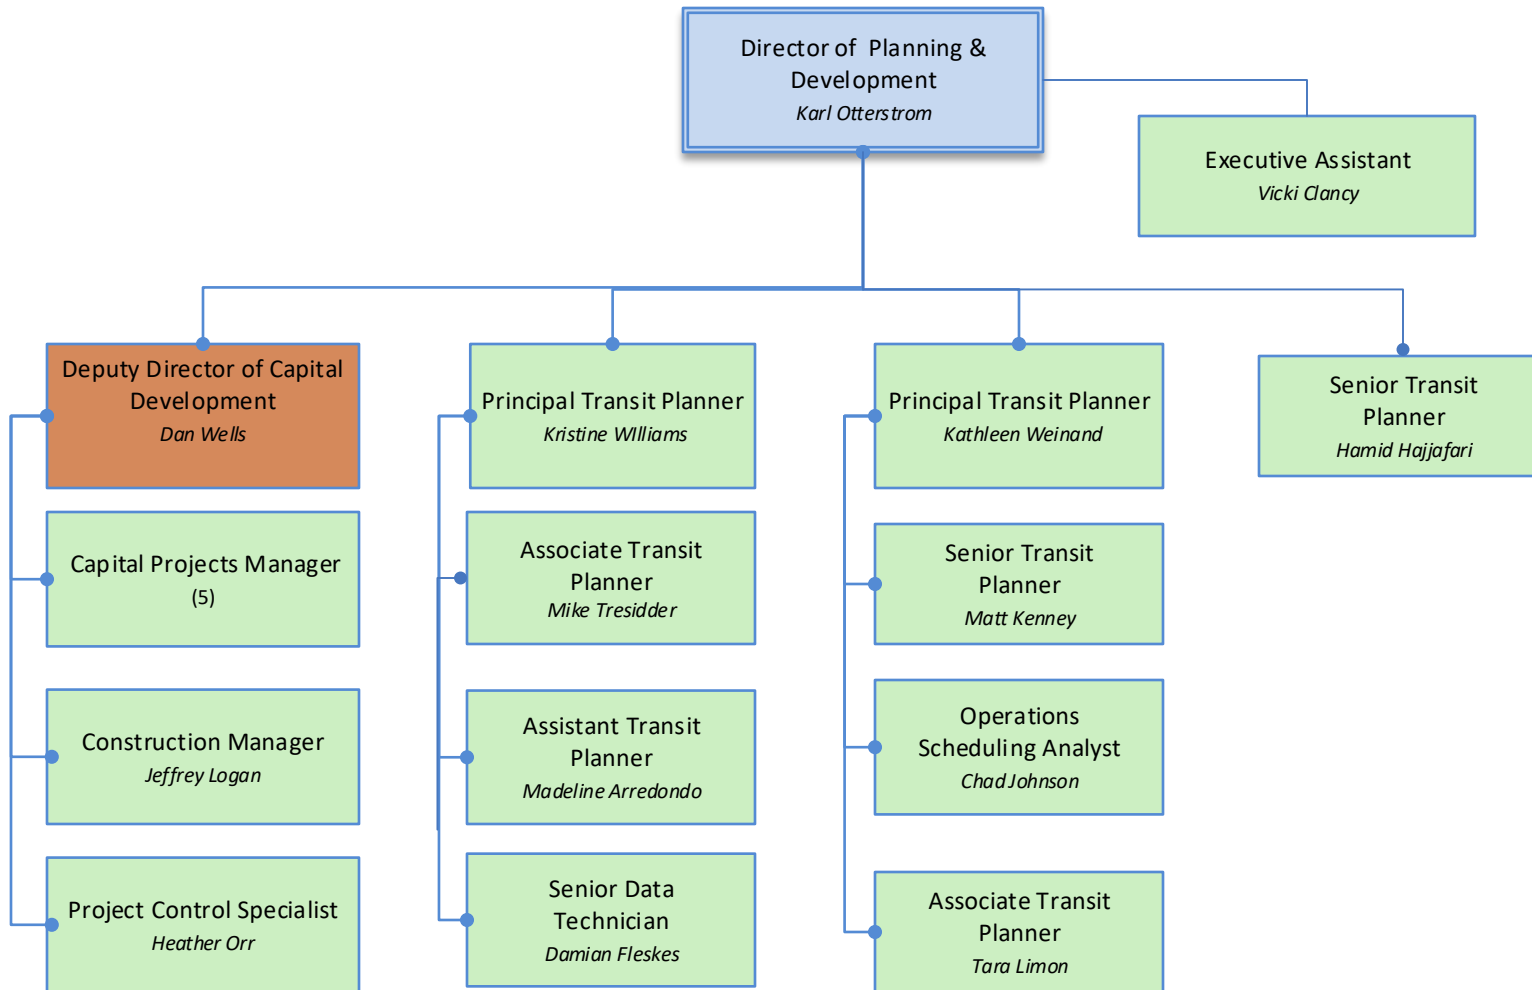

2021 Spokane Transit Organization Chart