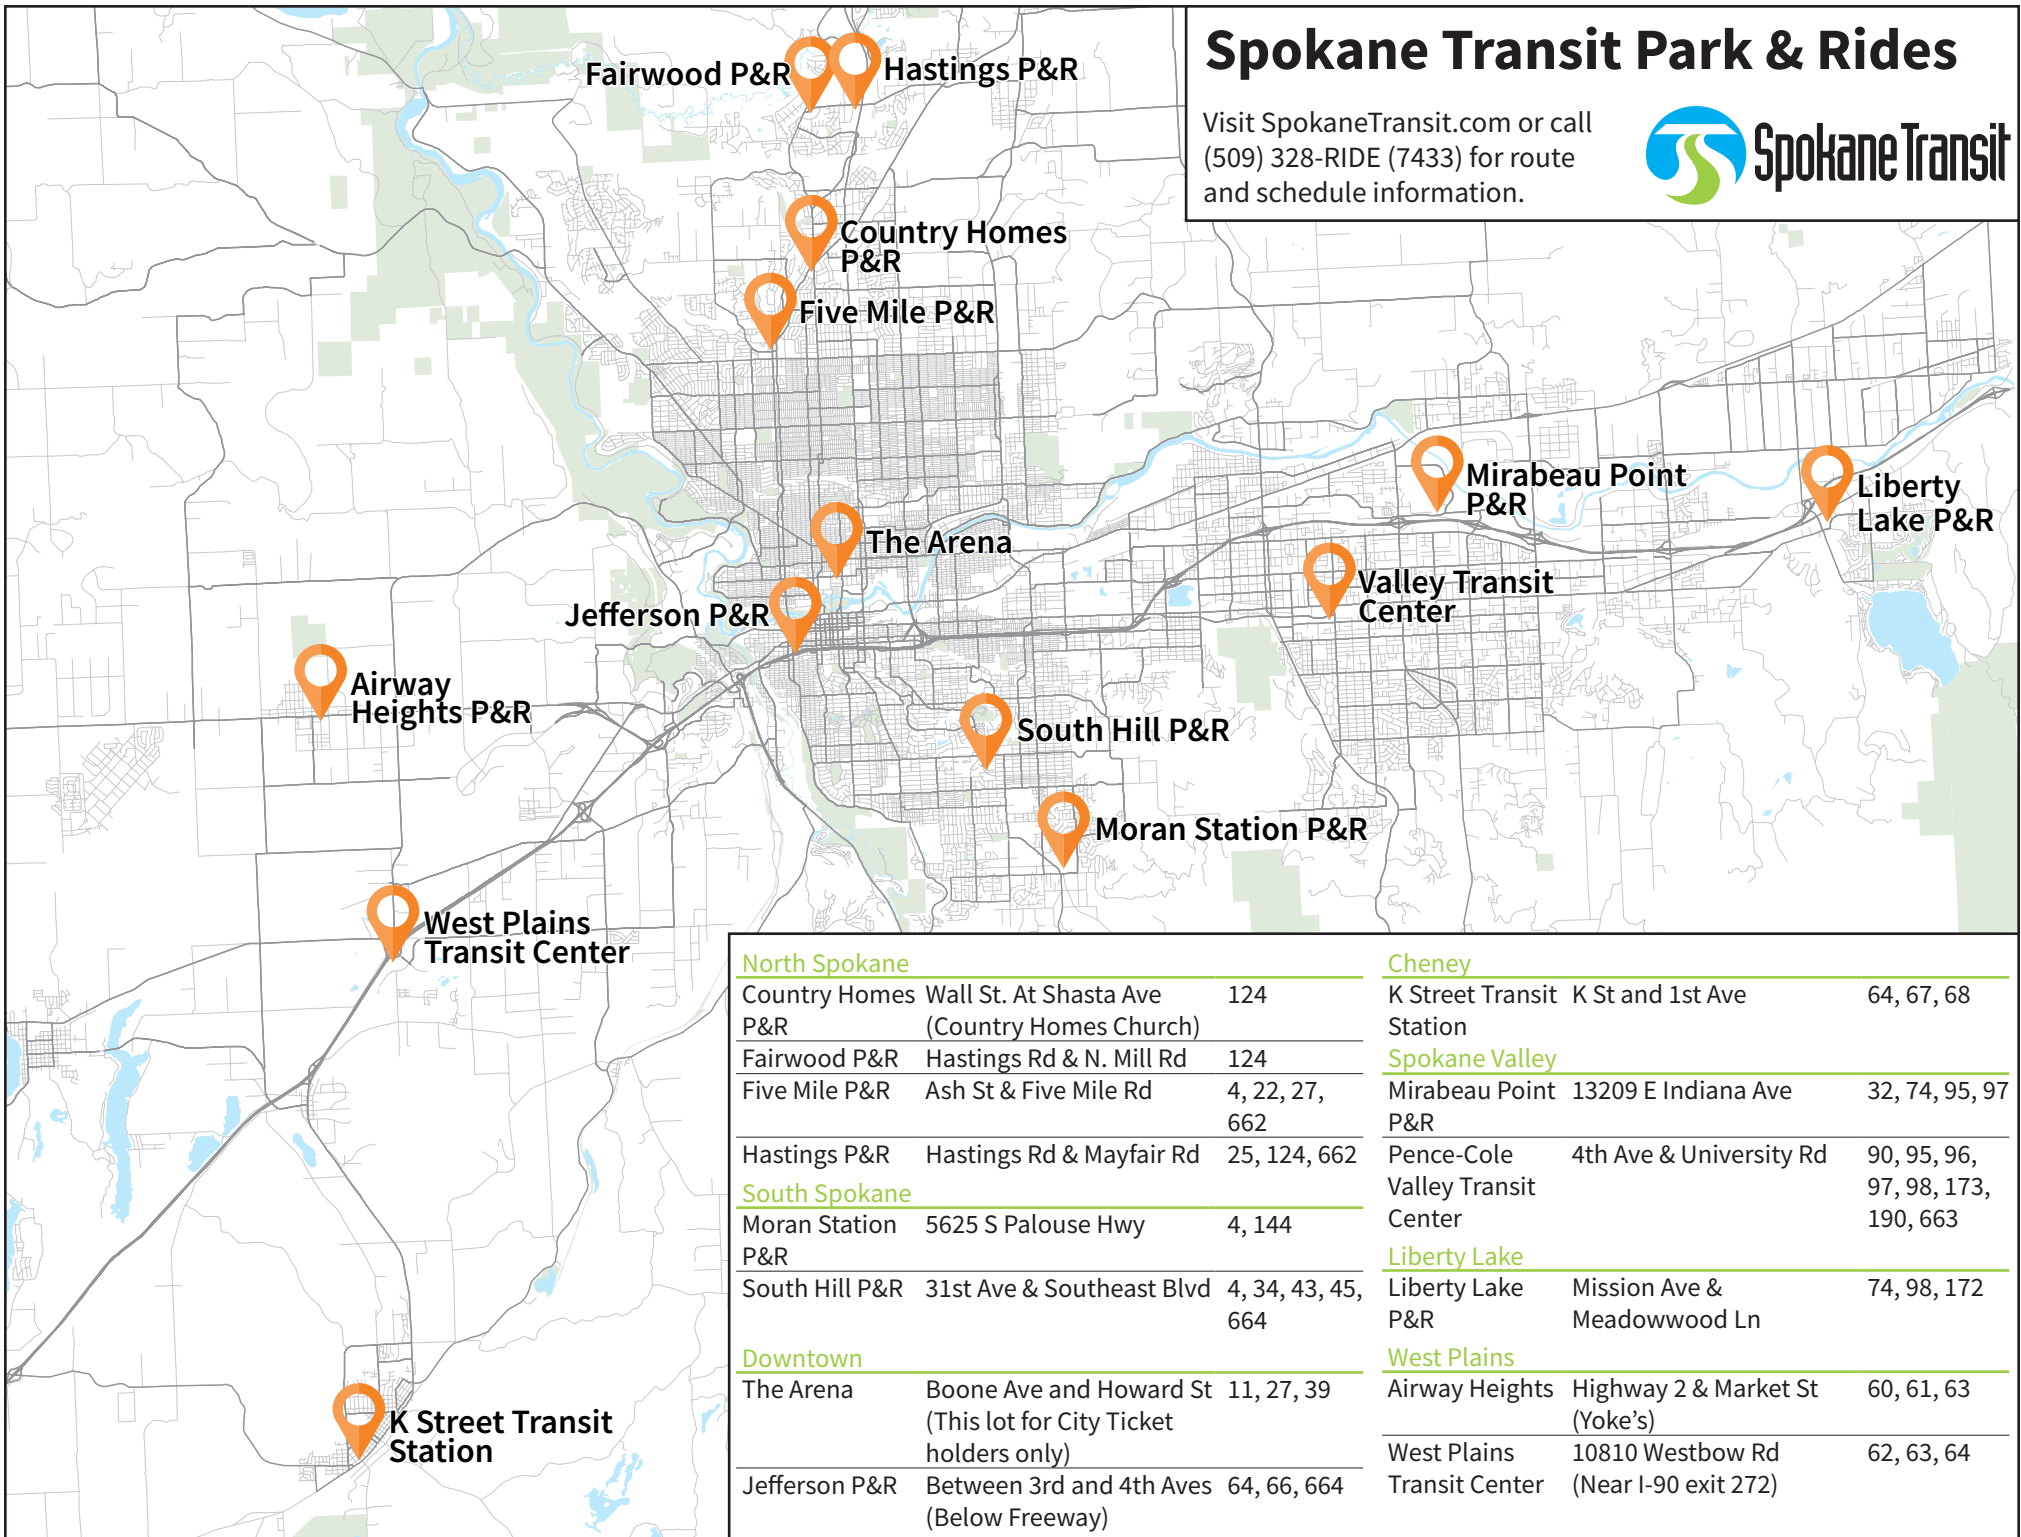

Spokane Transit Park & Rides

Visit SpokaneTransit.com or call (509) 328-RIDE (7433) for route and schedule information.

North Spokane

Country Homes P&R	Wall St. At Shasta Ave (Country Homes Church)	124
Fairwood P&R	Hastings Rd & N. Mill Rd	124
Five Mile P&R	Ash St & Five Mile Rd	4, 22, 27, 662
Hastings P&R	Hastings Rd & Mayfair Rd	25, 124, 662

South Spokane

Moran Station P&R	5625 S Palouse Hwy	4, 144
South Hill P&R	31st Ave & Southeast Blvd	4, 34, 43, 45, 664

Downtown

The Arena	Boone Ave and Howard St (This lot for City Ticket holders only)	11, 27, 39
Jefferson P&R	Between 3rd and 4th Aves (Below Freeway)	64, 66, 664

Cheney

K Street Transit Station	K St and 1st Ave	64, 67, 68
--------------------------	------------------	------------

Spokane Valley

Mirabeau Point P&R	13209 E Indiana Ave	32, 74, 95, 97
Pence-Cole Valley Transit Center	4th Ave & University Rd	90, 95, 96, 97, 98, 173, 190, 663

Liberty Lake

Liberty Lake P&R	Mission Ave & Meadowwood Ln	74, 98, 172
------------------	-----------------------------	-------------

West Plains

Airway Heights	Highway 2 & Market St (Yoke's)	60, 61, 63
West Plains Transit Center	10810 Westbow Rd (Near I-90 exit 272)	62, 63, 64