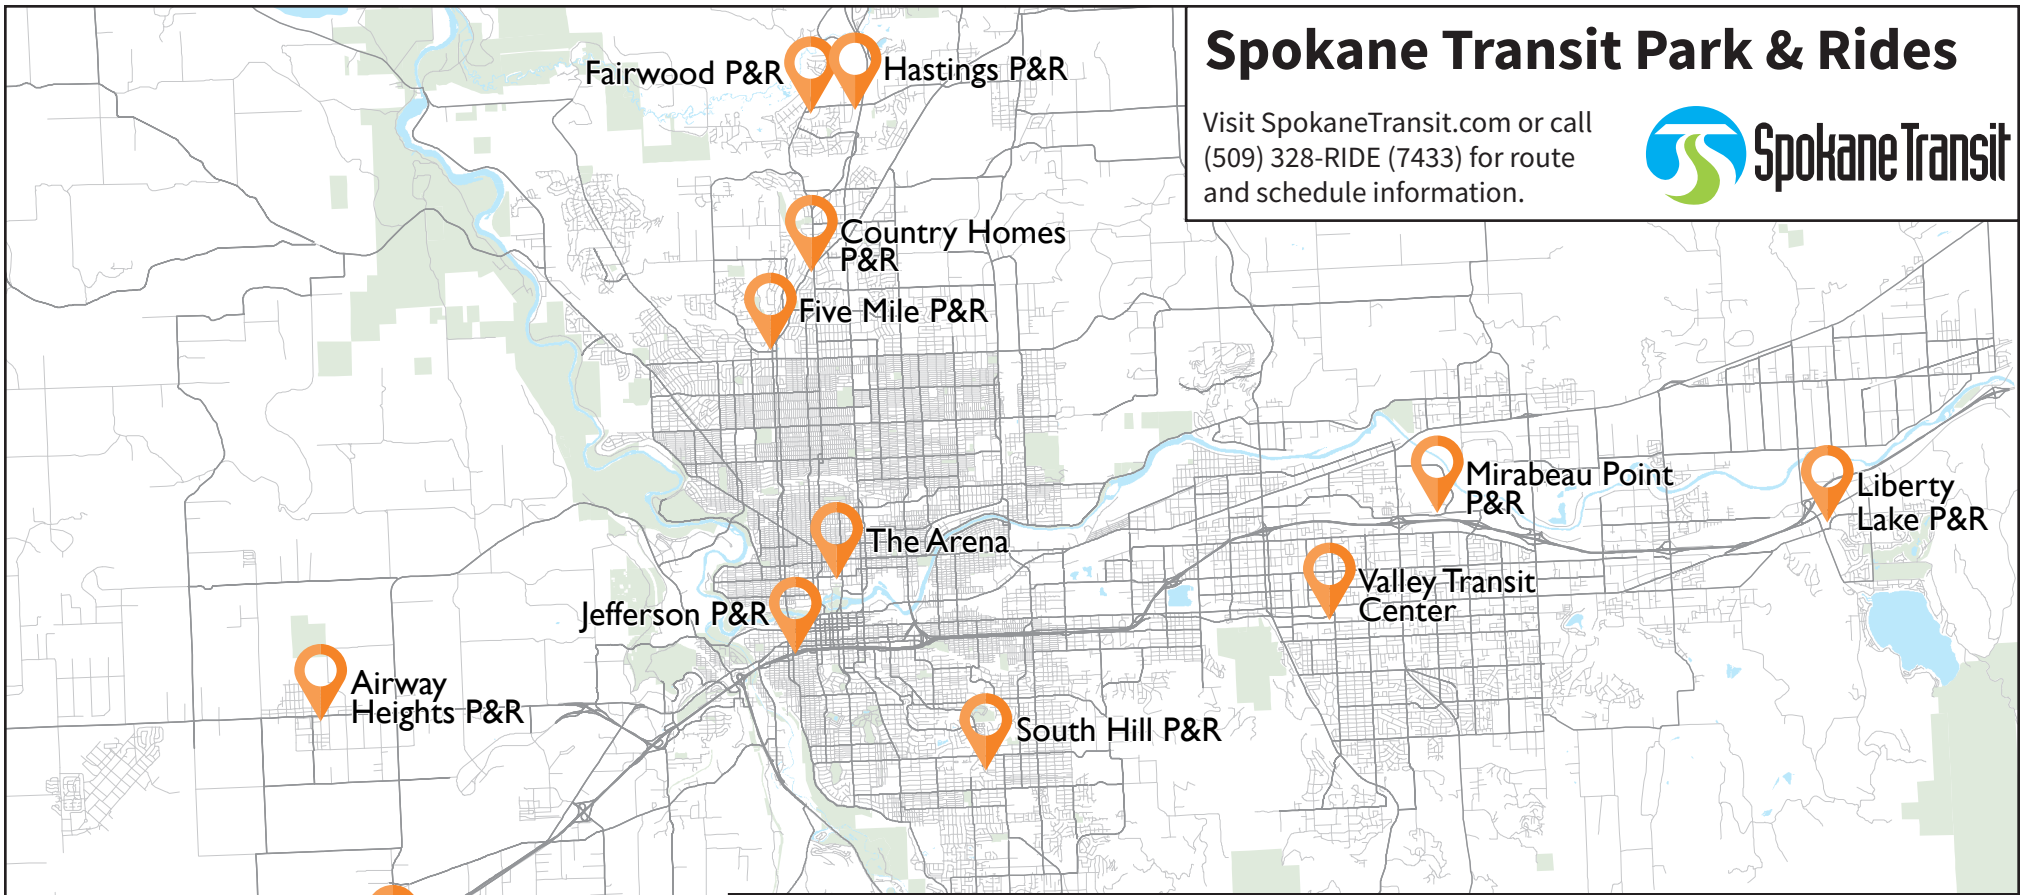

Spokane Transit Park & Rides

Visit SpokaneTransit.com or call (509) 328-RIDE (7433) for route and schedule information.

North Spokane			Spokane Valley		
Country Homes P&R	Wall St. At Shasta Ave (Country Homes Church)	124	Mirabeau Point P&R	13209 E Indiana Ave	32, 74, 95, 97
Fairwood P&R	Hastings Rd & N. Mill Rd	124	Pence-Cole	4th Ave & University Rd	90, 95, 96,
Five Mile P&R	Ash St & Five Mile Rd	22, 24, 27, 662	Valley Transit Center		97, 98, 173, 190, 663
Hastings P&R	Hastings Rd & Mayfair Rd	25, 124, 662	Liberty Lake		
South Spokane			Liberty Lake P&R	Mission Ave & Meadowwood Ln	74, 98, 172
South Hill P&R	31st Ave & Southeast Blvd	34, 43, 44, 45, 664	West Plains		
Downtown			Airway Heights	Highway 2 & Market St (Yoke's)	60, 61
The Arena	Boone Ave and Howard St (This lot for City Ticket holders only)	11, 27, 39	West Plains Transit Center	10810 Westbow Rd (Near I-90 exit 272)	62, 64
Jefferson P&R	Between 3rd and 4th Aves (Below Freeway)	64, 66, 664			
Cheney					
K Street Transit Station	K St and 1st Ave	64, 67, 68			