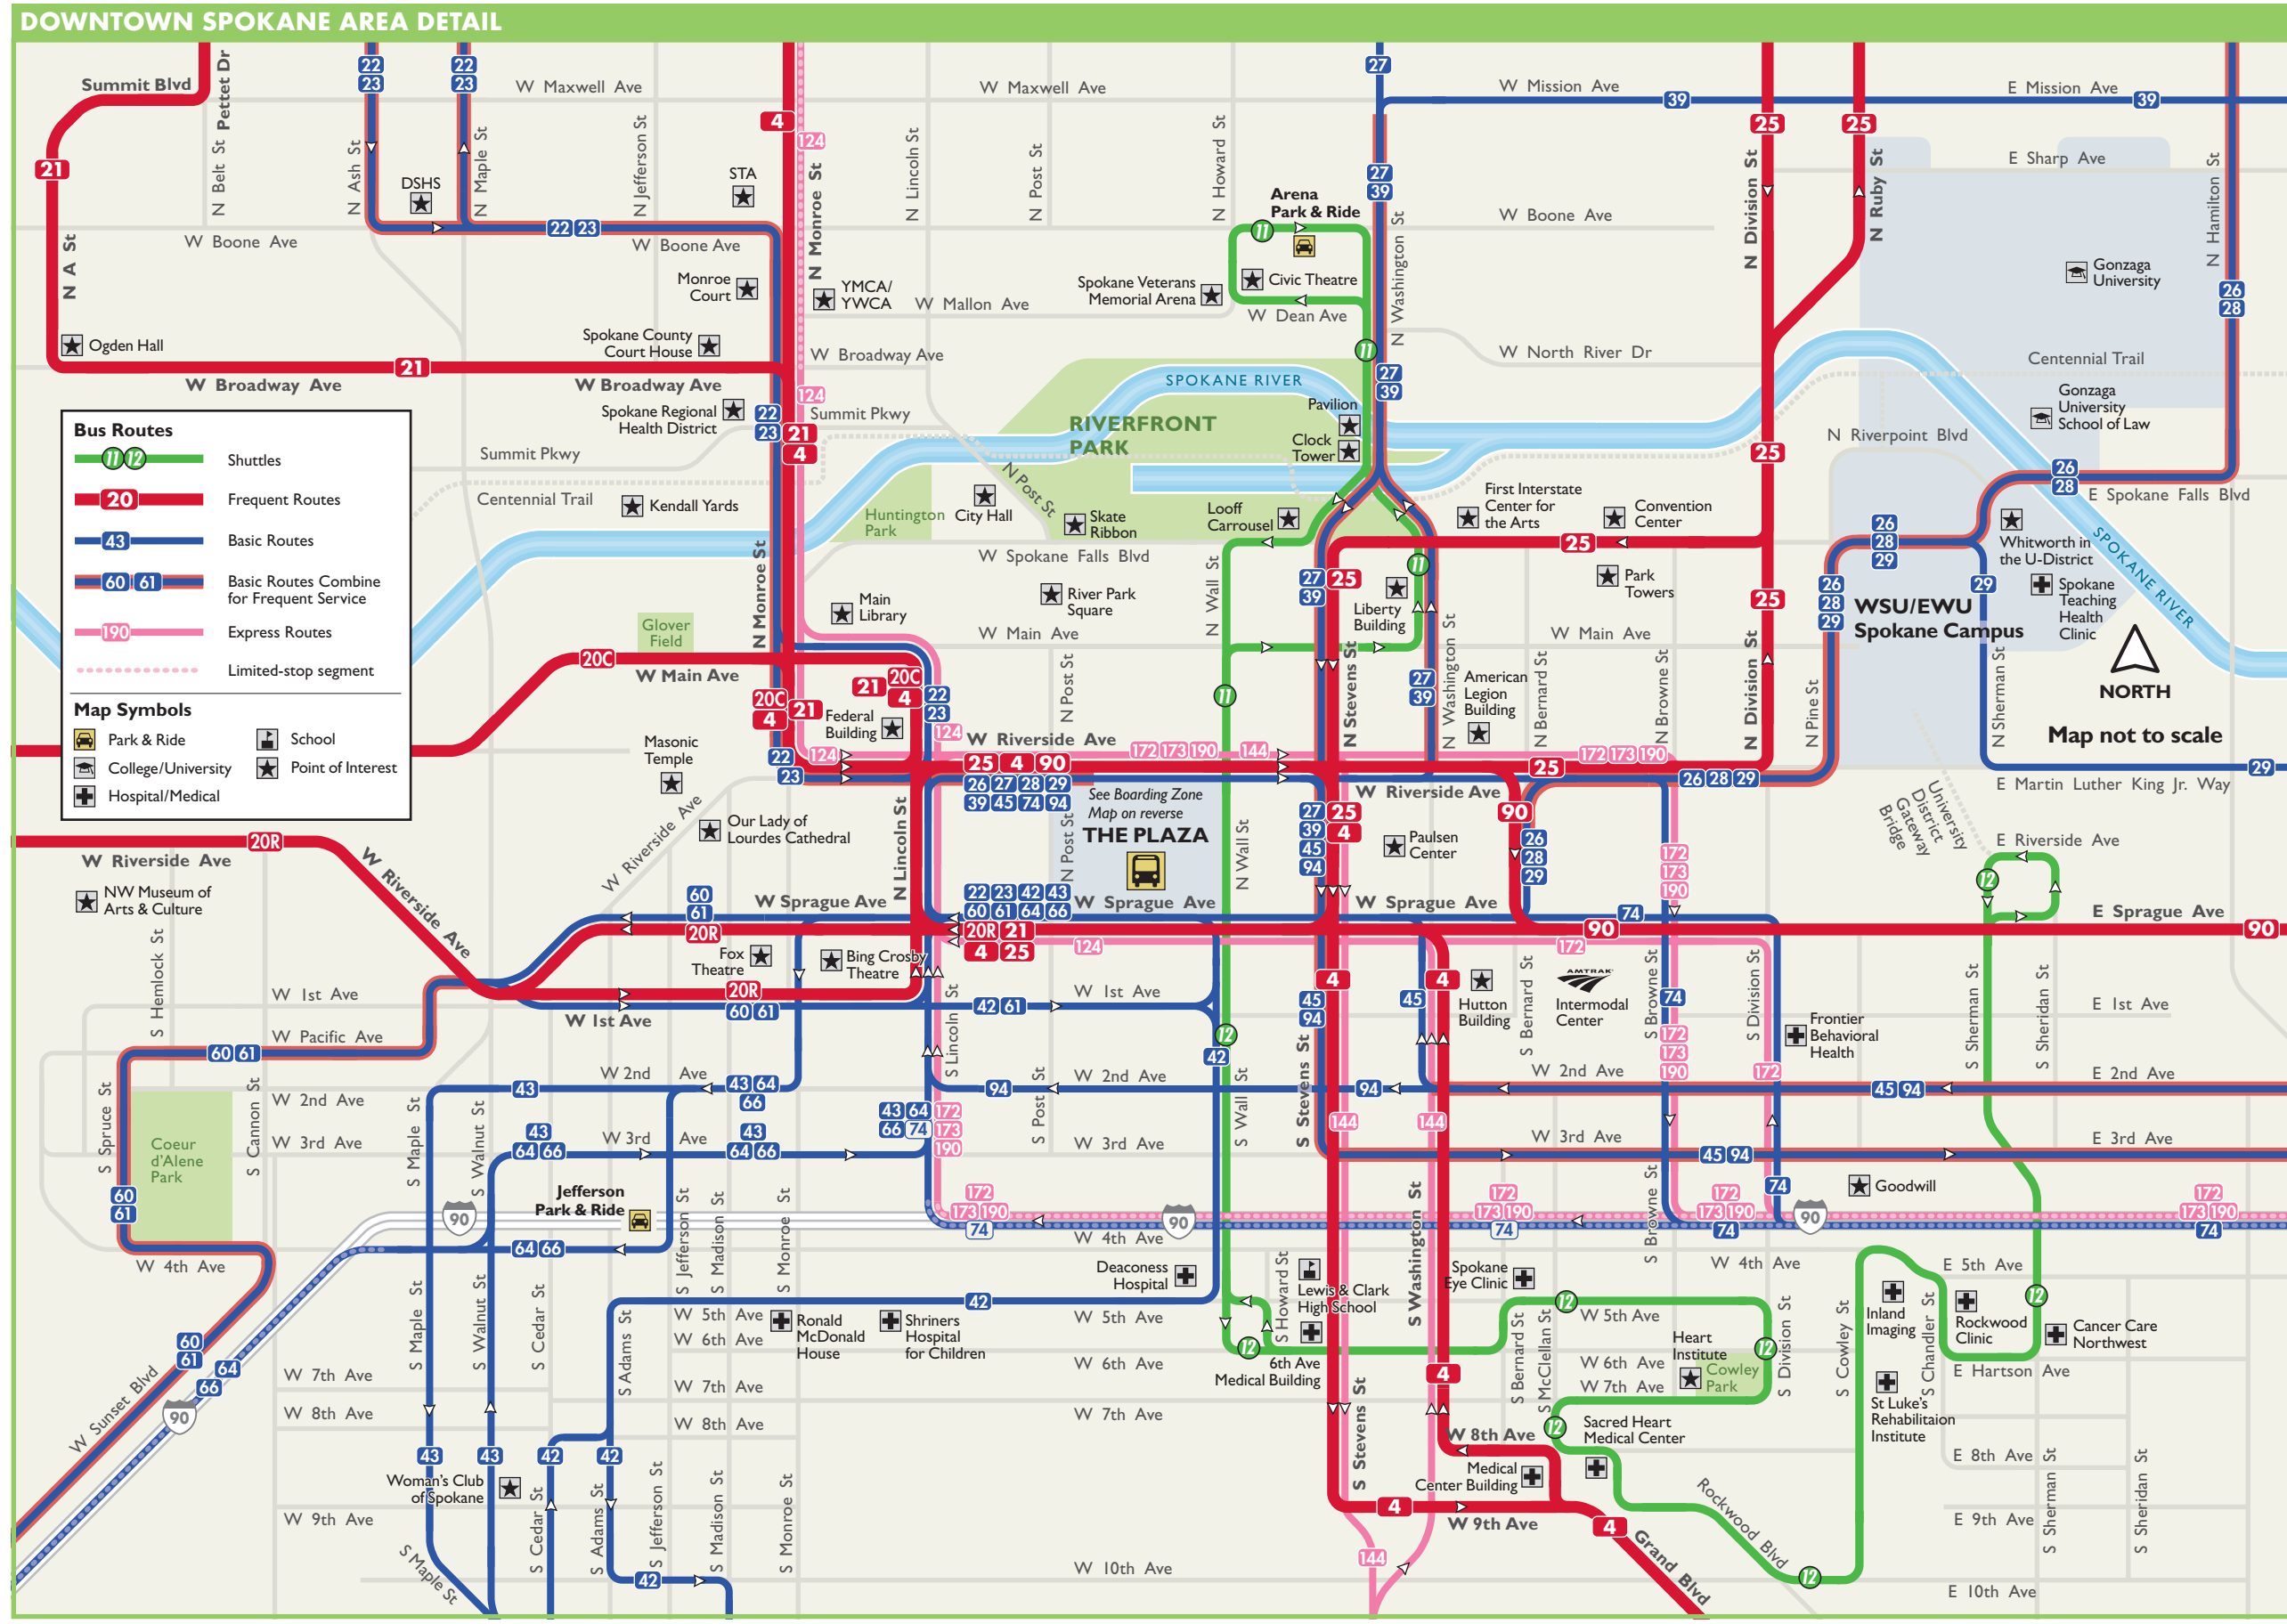

CUSTOMER SERVICE & INFORMATION
Call Center: 509-328-RIDE (7433)
Customer Service: 509-328-RIDE (7433) at The Plaza
Bus schedules or trip planning
Comments, compliments, complaints
Monday to Saturday, 7:00 am - 7:00 pm
Sunday, 8:00 am - 6:00 pm

OTHER IMPORTANT NUMBERS
WA Relay 711
Paratransit Services: 509-328-1552
Vanpool: 509-326-7665
Access Real Time Info at spokanetransit.com/realtime

Schedule Information
If you would like help planning your ride or need additional schedule or service information, call 509-328-RIDE (7433) or TTY WA Relay 711.
You also can log on to www.spokanetransit.com for information.

WELCOME

FARE INFORMATION table with columns for RIDER, CASH, 2-HOUR PASS, DAY PASS, 7-DAY PASS, and 31-DAY PASS. Includes reduced fare requirements.

POINTS OF INTEREST SERVED BY SPOKANE TRANSIT ROUTES (CONT'D)
POPULAR ATTRACTIONS
ARC 320 East 2nd
Avista Stadium
Civic Theatre

Table listing schools, colleges, and universities served by Spokane Transit routes, including Lewis & Clark High School and Spokane Falls Community College.

Table listing residences served by Spokane Transit routes, including ARC Thrift Store, Argonne Mission Center, and various apartment complexes.

GUIDE TO SERVICE FREQUENCY

Table showing approximate frequency shown in minutes for various routes on Weekdays, Saturdays, and Sundays/Holidays. Includes route numbers and service descriptions.

AM Peak: Approximately 5:00 am-8:00 pm Mid Day: Approximately 8:00 am-3:00 pm Night: Approximately 6:00 pm to midnight

CHOICE
Vanpooling
Thinking outside the bus... Did you know STA offers Vanpooling - the least expensive way to commute the longer distances to work?
Check out www.spokanetransit.com/vanpool to see if there's already a vanpool on the road that meets your commuting needs.

PARK & RIDE LOTS
NORTH SPOKANE
Country Homes
Fairwood
Five Mile
Hastings

CONTACT US
www.spokanetransit.com
CONTACT US section
509-328-RIDE (7433)
Customer Service at The Plaza
Community Ombudsman/Accessibility Officer