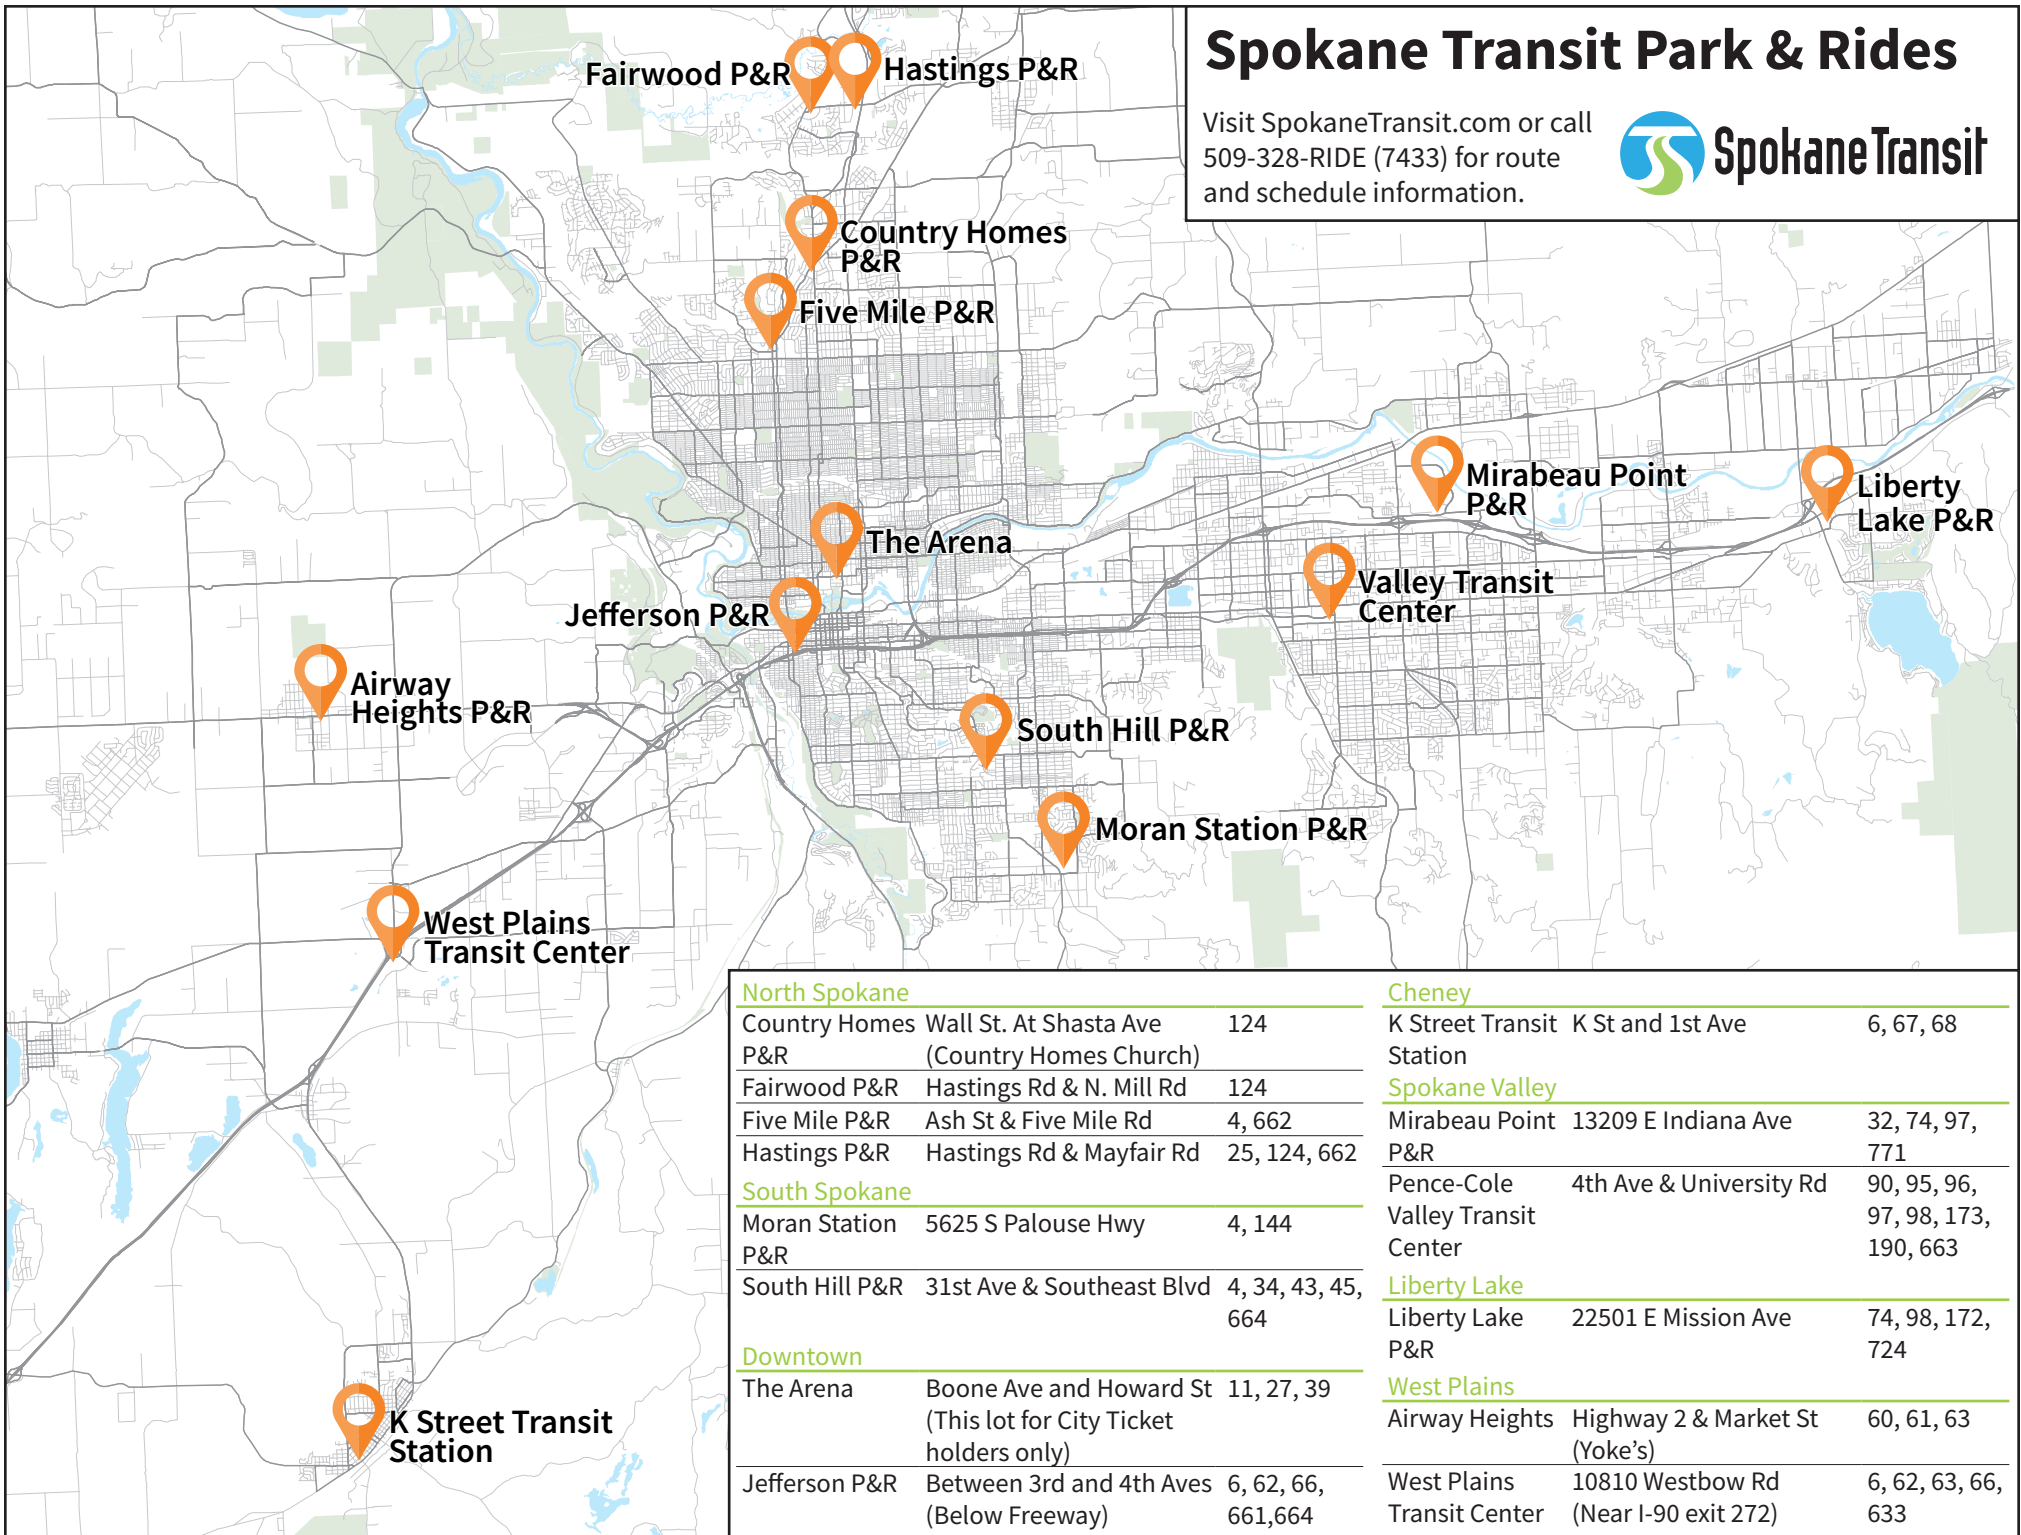

# Spokane Transit Park & Rides

Visit [SpokaneTransit.com](http://SpokaneTransit.com) or call 509-328-RIDE (7433) for route and schedule information.

## South Spokane

Moran Station P&R	5625 S Palouse Hwy	4, 144
South Hill P&R	31st Ave & Southeast Blvd	4, 34, 43, 45, 664

## Downtown

The Arena	Boone Ave and Howard St (This lot for City Ticket holders only)	11, 27, 39
Jefferson P&R	Between 3rd and 4th Aves (Below Freeway)	6, 62, 66, 661, 664

## Cheney

K Street Transit Station	K St and 1st Ave	6, 67, 68
--------------------------	------------------	-----------