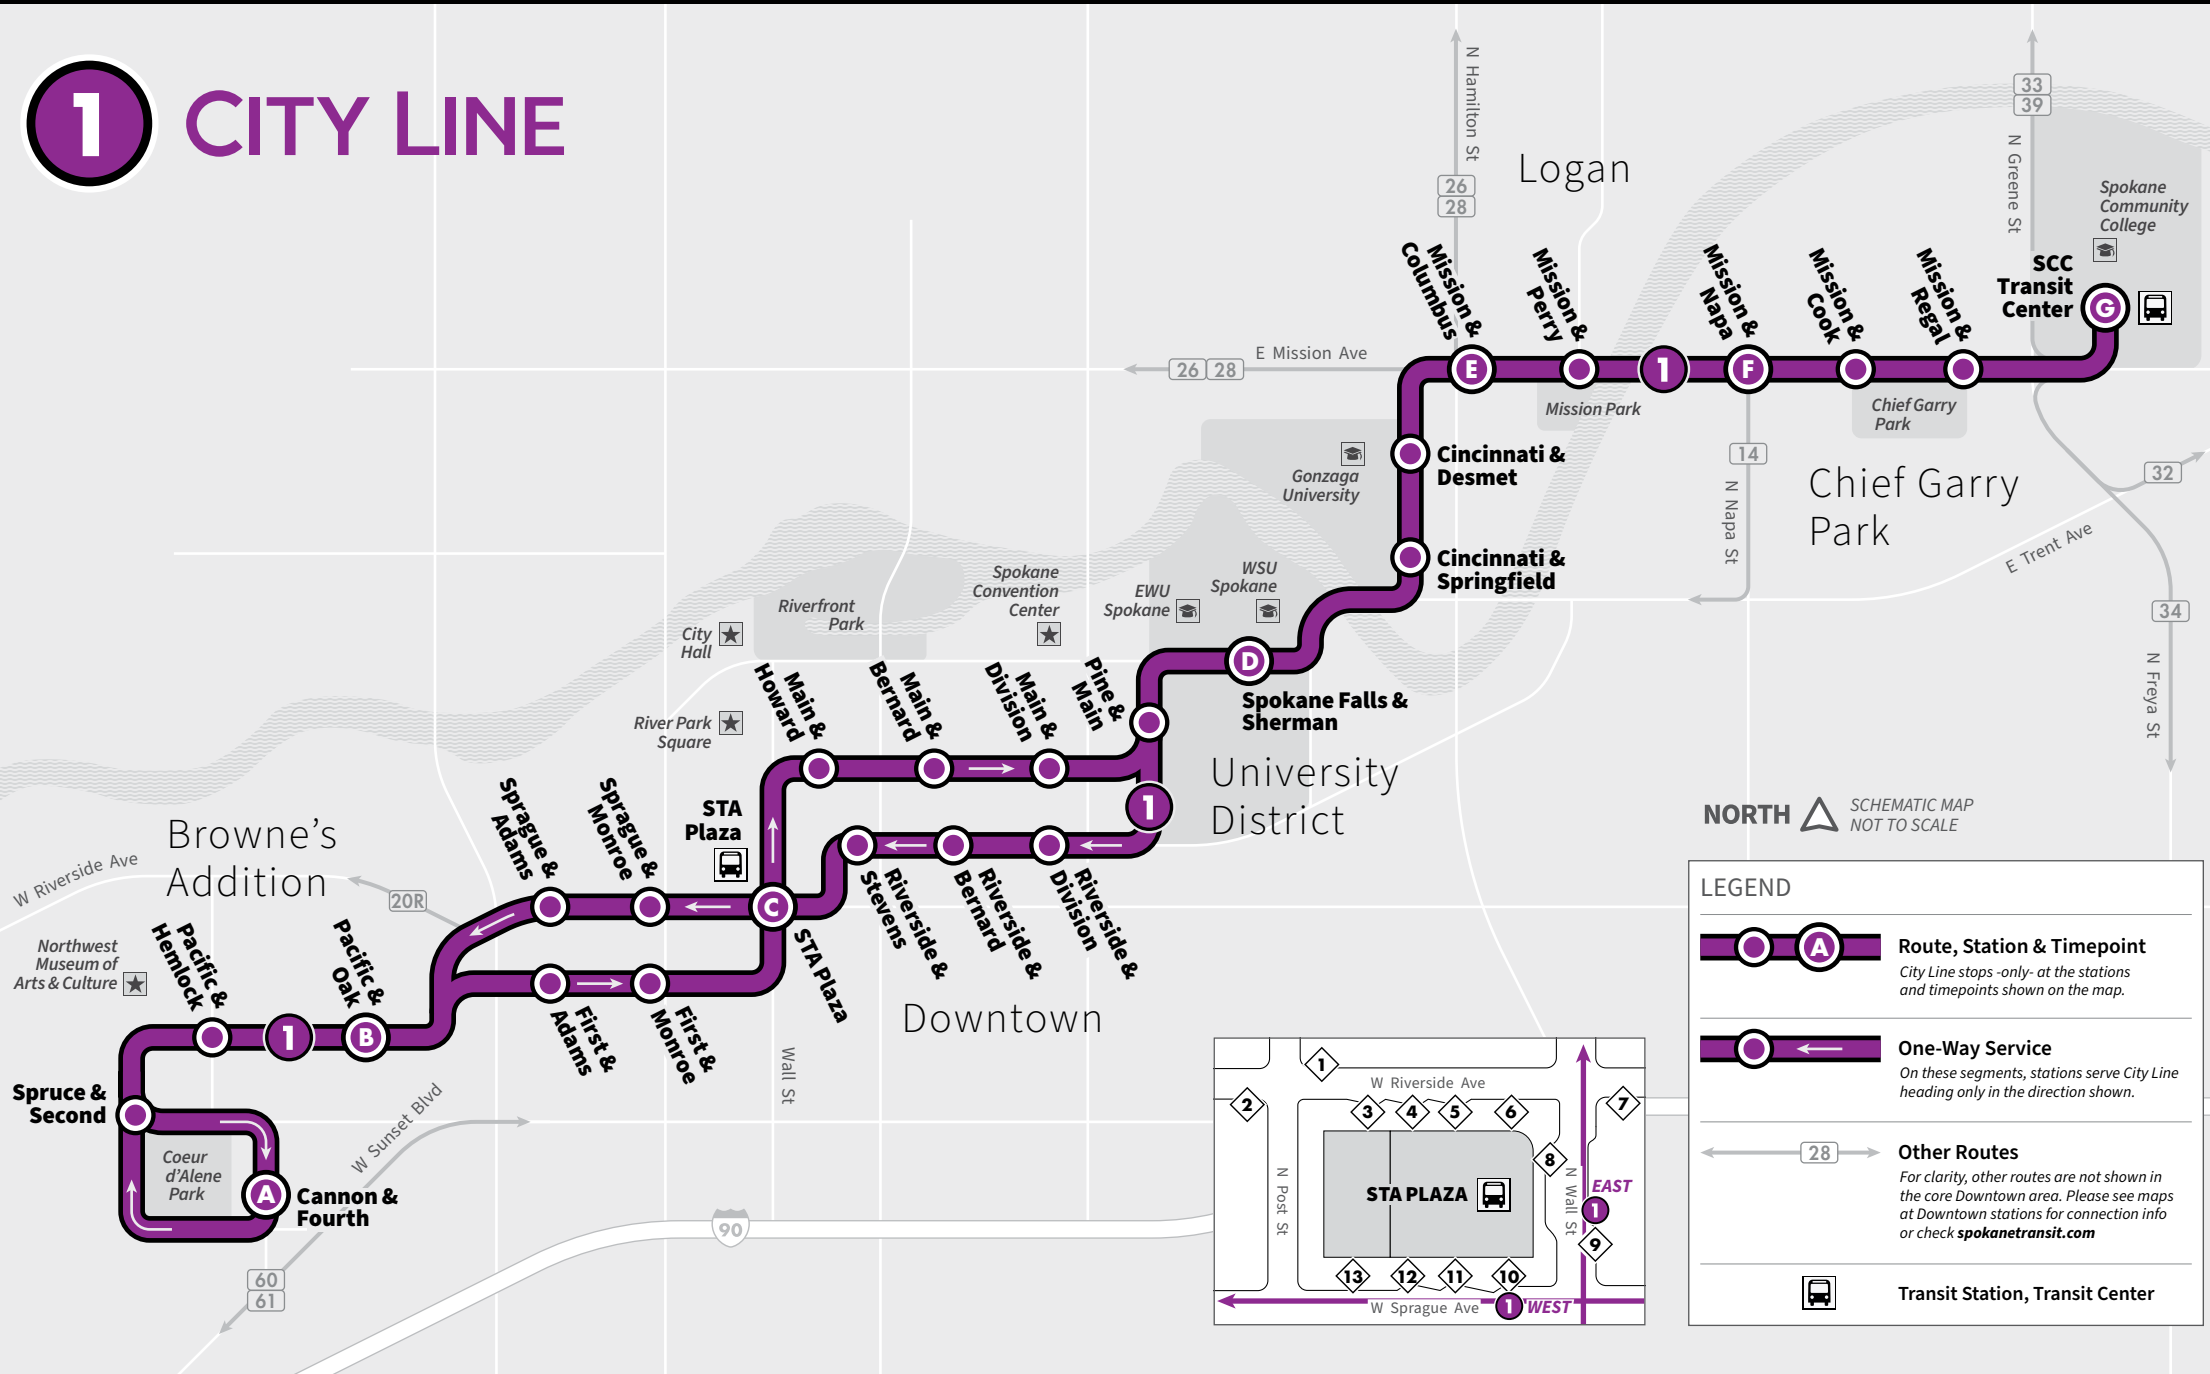

CONNECT WITH SPOKANE TRANSIT!

July 2023

CITY LINE

Effective July 2023

All services are accessible for people using wheelchairs.

1 CITY LINE

LEGEND

- Route, Station & Timepoint**
City Line stops -only- at the stations and timepoints shown on the map.
- One-Way Service**
On these segments, stations serve City Line heading only in the direction shown.
- Other Routes**
For clarity, other routes are not shown in the core Downtown area. Please see maps at Downtown stations for connection info or check spokanetransit.com
- Transit Station, Transit Center**