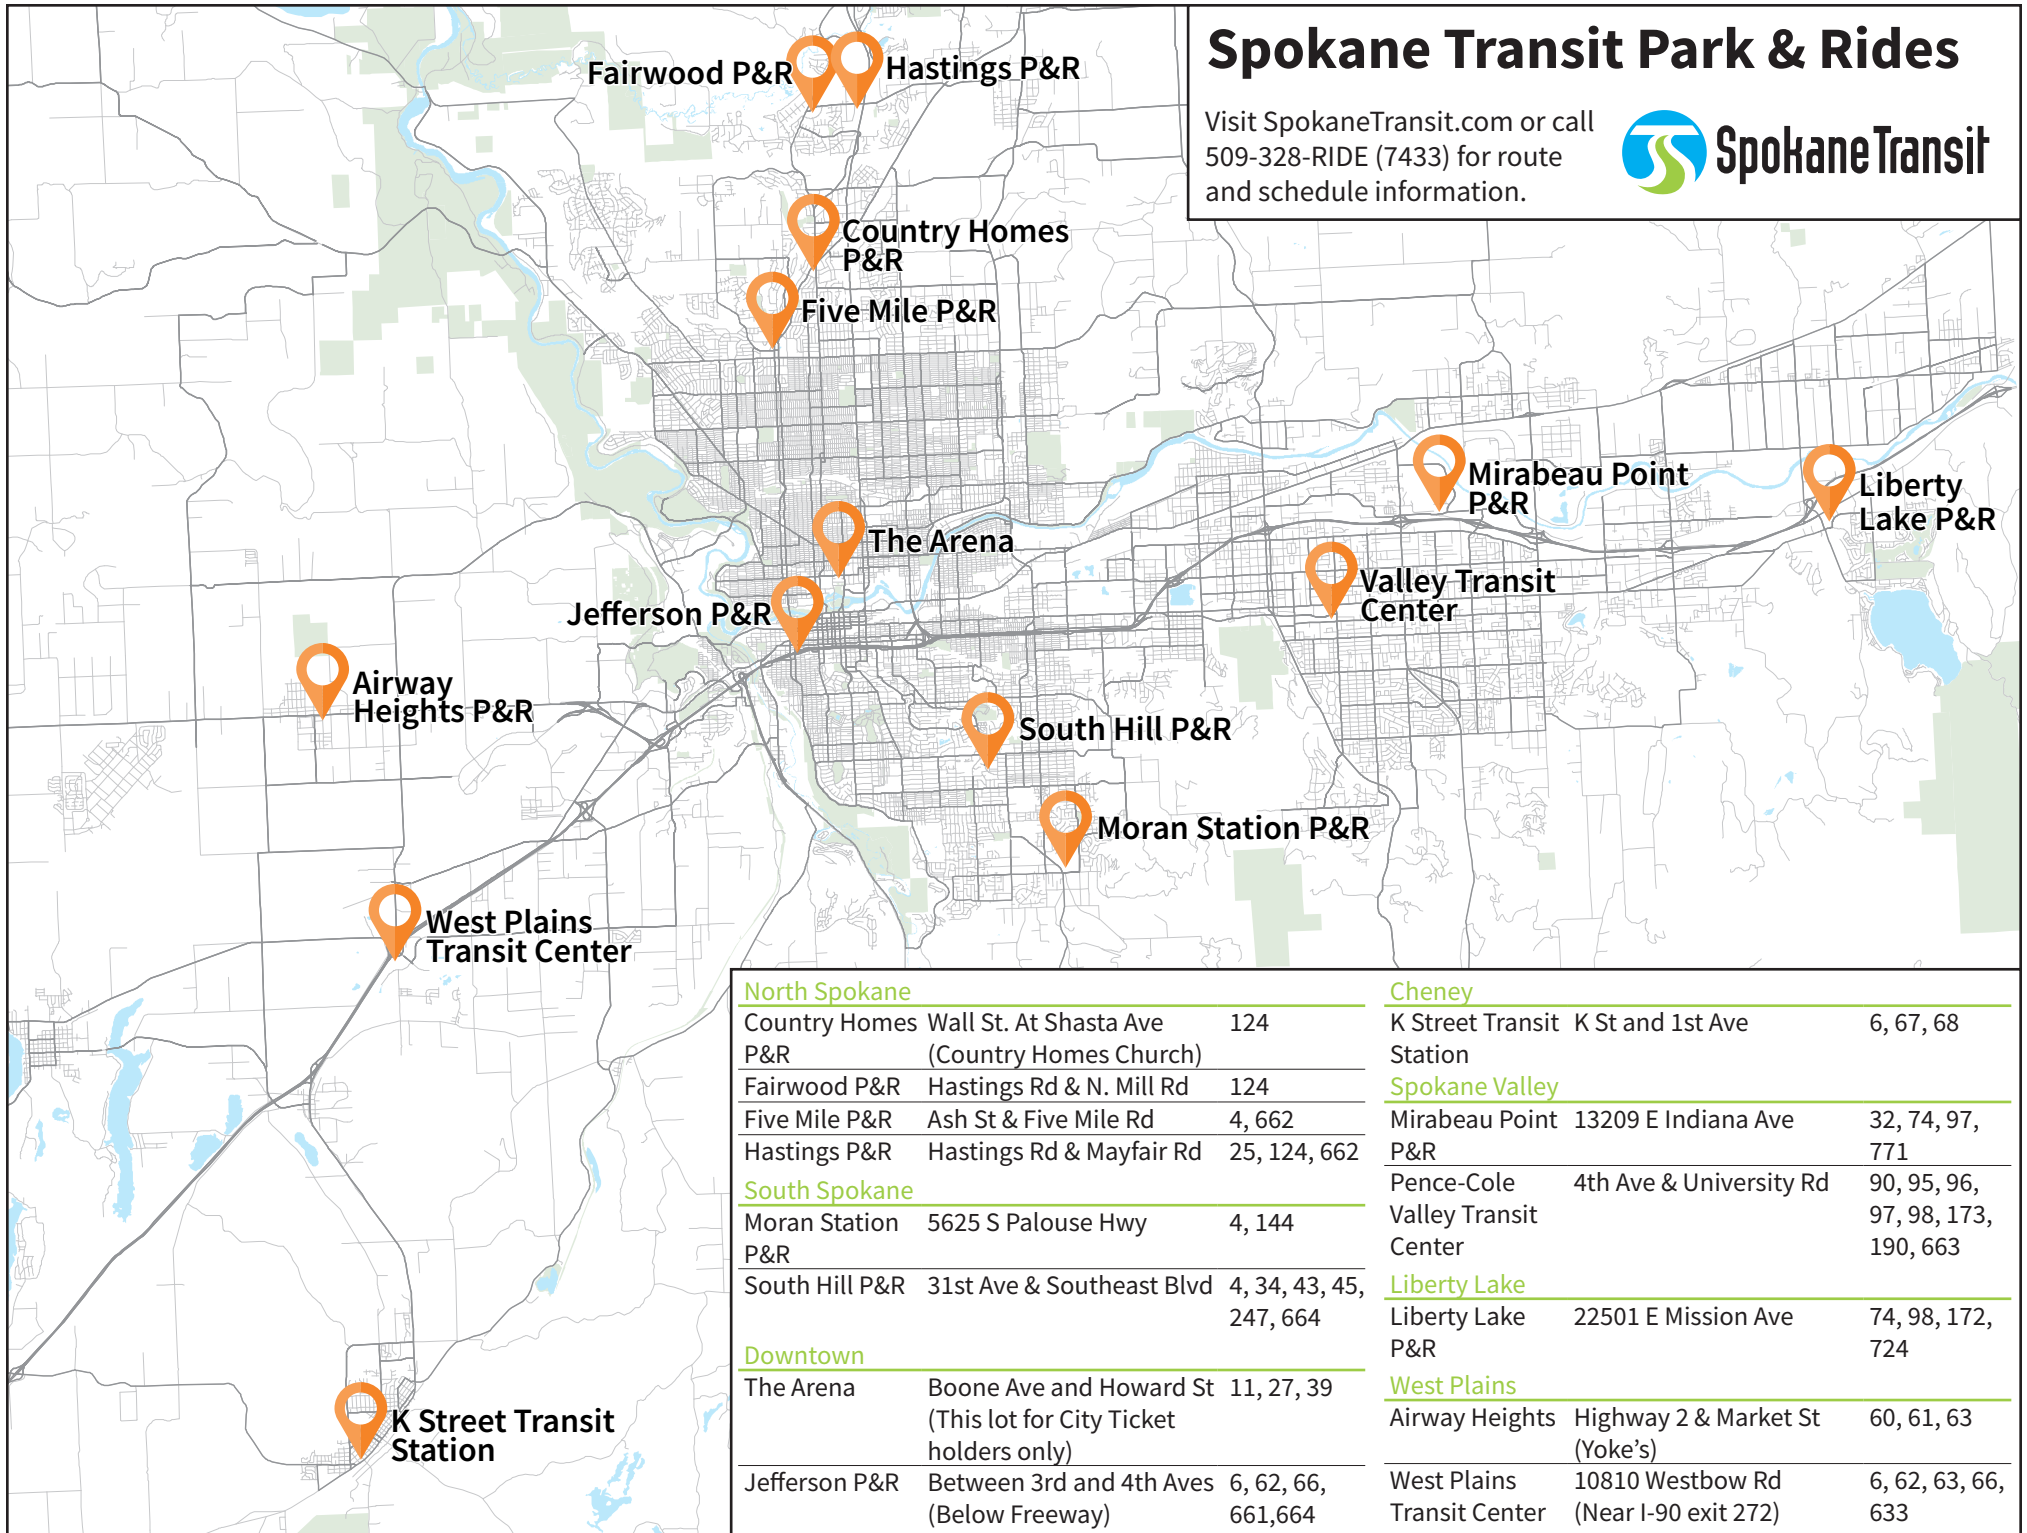

Spokane Transit Park & Rides

Visit SpokaneTransit.com or call 509-328-RIDE (7433) for route and schedule information.

North Spokane			Cheney		
Country Homes P&R	Wall St. At Shasta Ave (Country Homes Church)	124	K Street Transit Station	K St and 1st Ave	6, 67, 68
Fairwood P&R	Hastings Rd & N. Mill Rd	124	Spokane Valley		
Five Mile P&R	Ash St & Five Mile Rd	4, 662	Mirabeau Point P&R	13209 E Indiana Ave	32, 74, 97, 771
Hastings P&R	Hastings Rd & Mayfair Rd	25, 124, 662	Pence-Cole Valley Transit Center	4th Ave & University Rd	90, 95, 96, 97, 98, 173, 190, 663
South Spokane			Liberty Lake		
Moran Station P&R	5625 S Palouse Hwy	4, 144	Liberty Lake P&R	22501 E Mission Ave	74, 98, 172, 724
South Hill P&R	31st Ave & Southeast Blvd	4, 34, 43, 45, 247, 664	West Plains		
Downtown			Airway Heights	Highway 2 & Market St (Yoke's)	60, 61, 63
The Arena	Boone Ave and Howard St (This lot for City Ticket holders only)	11, 27, 39	West Plains Transit Center	10810 Westbow Rd (Near I-90 exit 272)	6, 62, 63, 66, 633
Jefferson P&R	Between 3rd and 4th Aves (Below Freeway)	6, 62, 66, 661, 664			