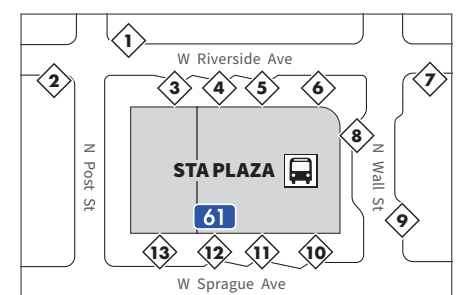

All services are accessible for people using wheelchairs.

61 Highway 2/Fairchild

More Options!

Between STA Plaza and Sunset Hwy & Airport Dr, **Route 60** and **Route 61** combine for more frequent service. If your whole trip is east of Airport Dr, use either route!

61 WEEKDAY FROM DOWNTOWN

STA Plaza Bay 12	Sunset Cannon	Sunset Rustle	Northern Quest Casino	6th Lawson	Spokane Tribe Casino	Fairchild AFB Front Gate	Fairchild Commissary
A	B	C	D	E	F	G	H
5:50	5:54	5:59	6:08	6:13	6:17	6:23	---
b 6:20	6:24	6:29	6:38	6:43	6:47	6:53	6:56*
a 6:50	6:54	6:59	7:08	7:13	7:17	7:23	7:26
7:20	7:24	7:29	7:38	7:43	7:47	7:53	---
7:50	7:54	7:59	8:08	8:13	8:17	8:23	---
8:20	8:24	8:29	8:38	8:43	8:47	8:53	---
8:50	8:54	8:59	9:08	9:13	9:17	9:23	---
9:20	9:24	9:29	9:38	9:43	9:47	9:53	---
9:50	9:54	9:59	10:08	10:13	10:17	10:23	---
10:20	10:24	10:29	10:38	10:43	10:47	10:53	---
10:50	10:54	10:59	11:08	11:13	11:17	11:23	---
11:20	11:24	11:29	11:38	11:43	11:47	11:53	---
11:50	11:54	11:59	12:08	12:13	12:17	12:23	---
12:20	12:24	12:29	12:38	12:43	1:02	1:08	---
12:50	12:54	12:59	1:08	1:13	1:32	1:38	---
1:20	1:24	1:29	1:38	1:43	2:02	2:08	---
a 1:50	1:54	1:59	2:08	2:13	2:17	2:23	2:26
2:20	2:24	2:29	2:38	2:43	2:47	2:53	---
a 2:50	2:54	2:59	3:08	3:13	3:17	3:23	3:26
3:20	3:24	3:29	3:38	3:43	3:47	3:53	---
b 3:50	3:54	3:59	4:08	4:13	4:17	4:23	4:26*
4:20	4:24	4:29	4:38	4:43	4:47	4:53	---
a 4:50	4:54	4:59	5:08	5:13	5:17	5:23	5:26
5:20	5:24	5:29	5:38	5:43	5:47	5:53	---
5:50	5:54	5:59	6:08	6:13	6:33	6:39	---
6:20	6:24	6:29	6:38	6:43	7:03	7:09	---
6:50	6:54	6:59	7:08	7:13	7:33	7:39	---
7:20	7:24	7:29	7:38	7:43	8:03	8:09	---
7:50	7:54	7:59	8:08	8:13	8:33	8:39	---
8:20	8:24	8:29	8:38	8:43	9:03	9:09	---
8:50	8:54	8:59	9:08	9:13	9:33	9:39	---
9:20	9:24	9:29	9:38	9:43	10:03	10:09	---
9:50	9:54	9:59	10:08	10:13	10:28	10:34	---
10:20	10:24	10:29	10:38	10:43	10:47	10:53	---
10:50	10:54	10:59	11:08	11:13	11:17	11:23	---
11:20	11:24	11:29	11:38	11:43	11:47	11:53	---