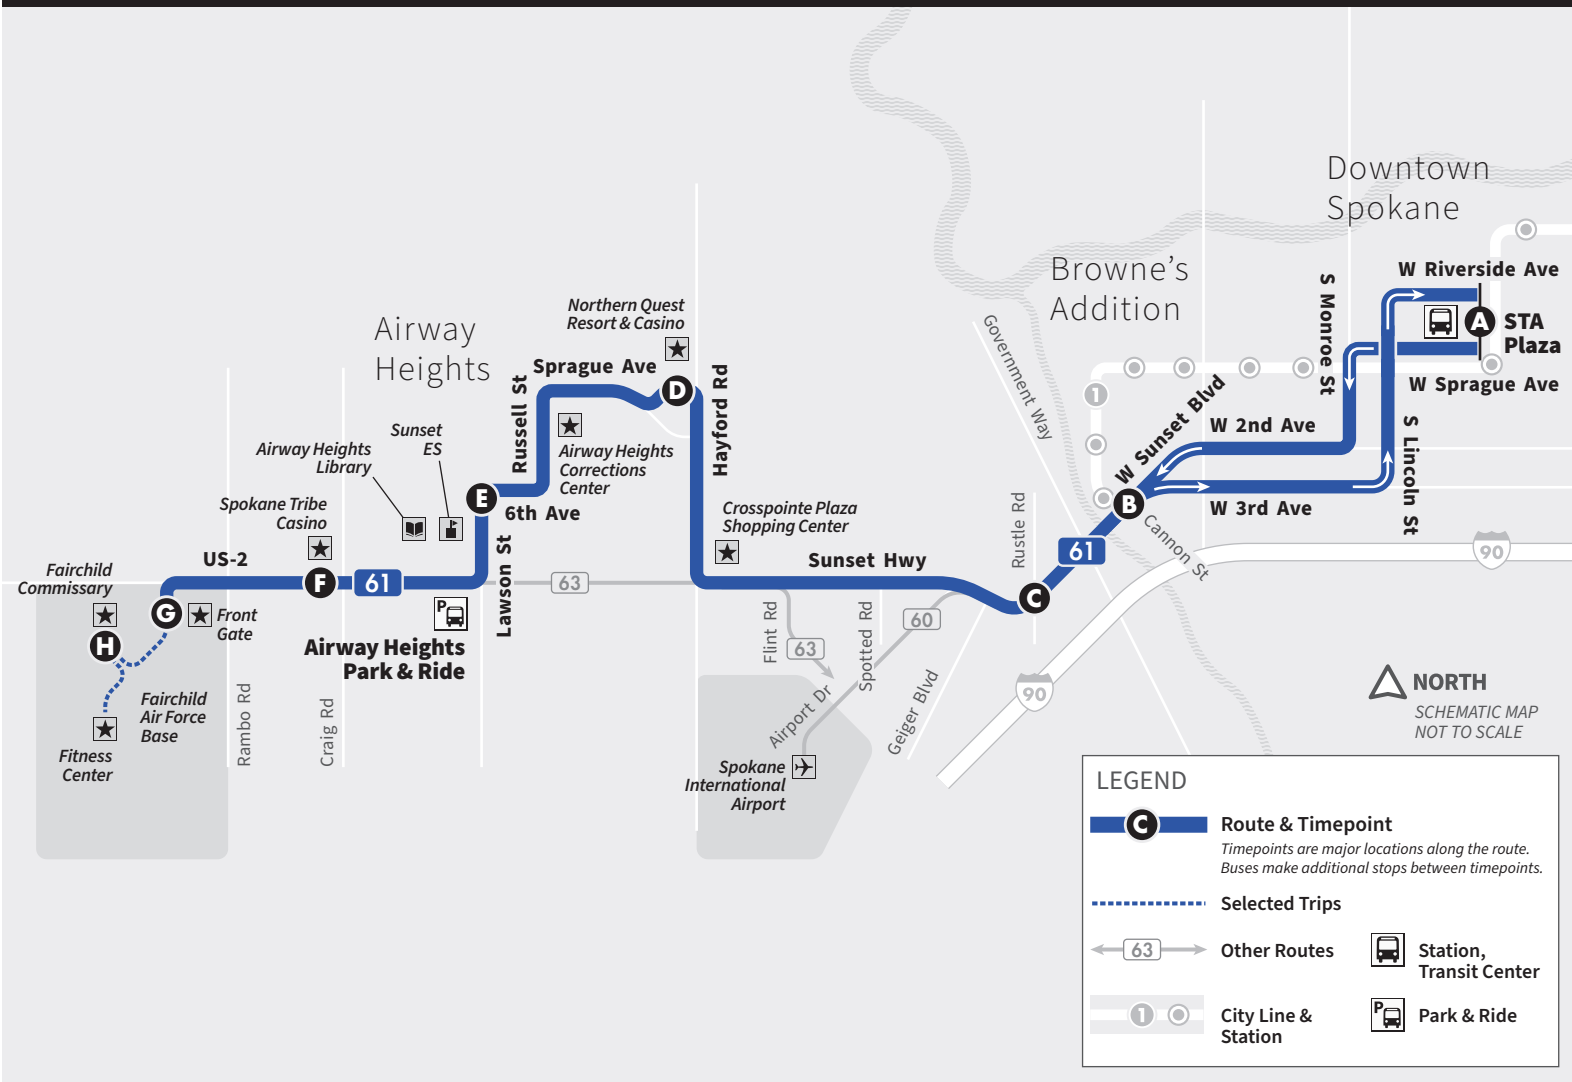

61

Highway 2/ Fairchild

Effective September 2023

- Fairchild Air Force Base
- Spokane Tribe Casino
- Airway Heights
- Northern Quest Casino
- Sunset Hwy
- W 2nd Ave / W 3rd Ave
- Downtown Spokane
STA Plaza

All services are accessible for people using wheelchairs.

61 Highway 2/Fairchild

More Options!

Between STA Plaza and Sunset Hwy & Airport Dr, **Route 60** and **Route 61** combine for more frequent service. If your whole trip is east of Airport Dr, use either route!