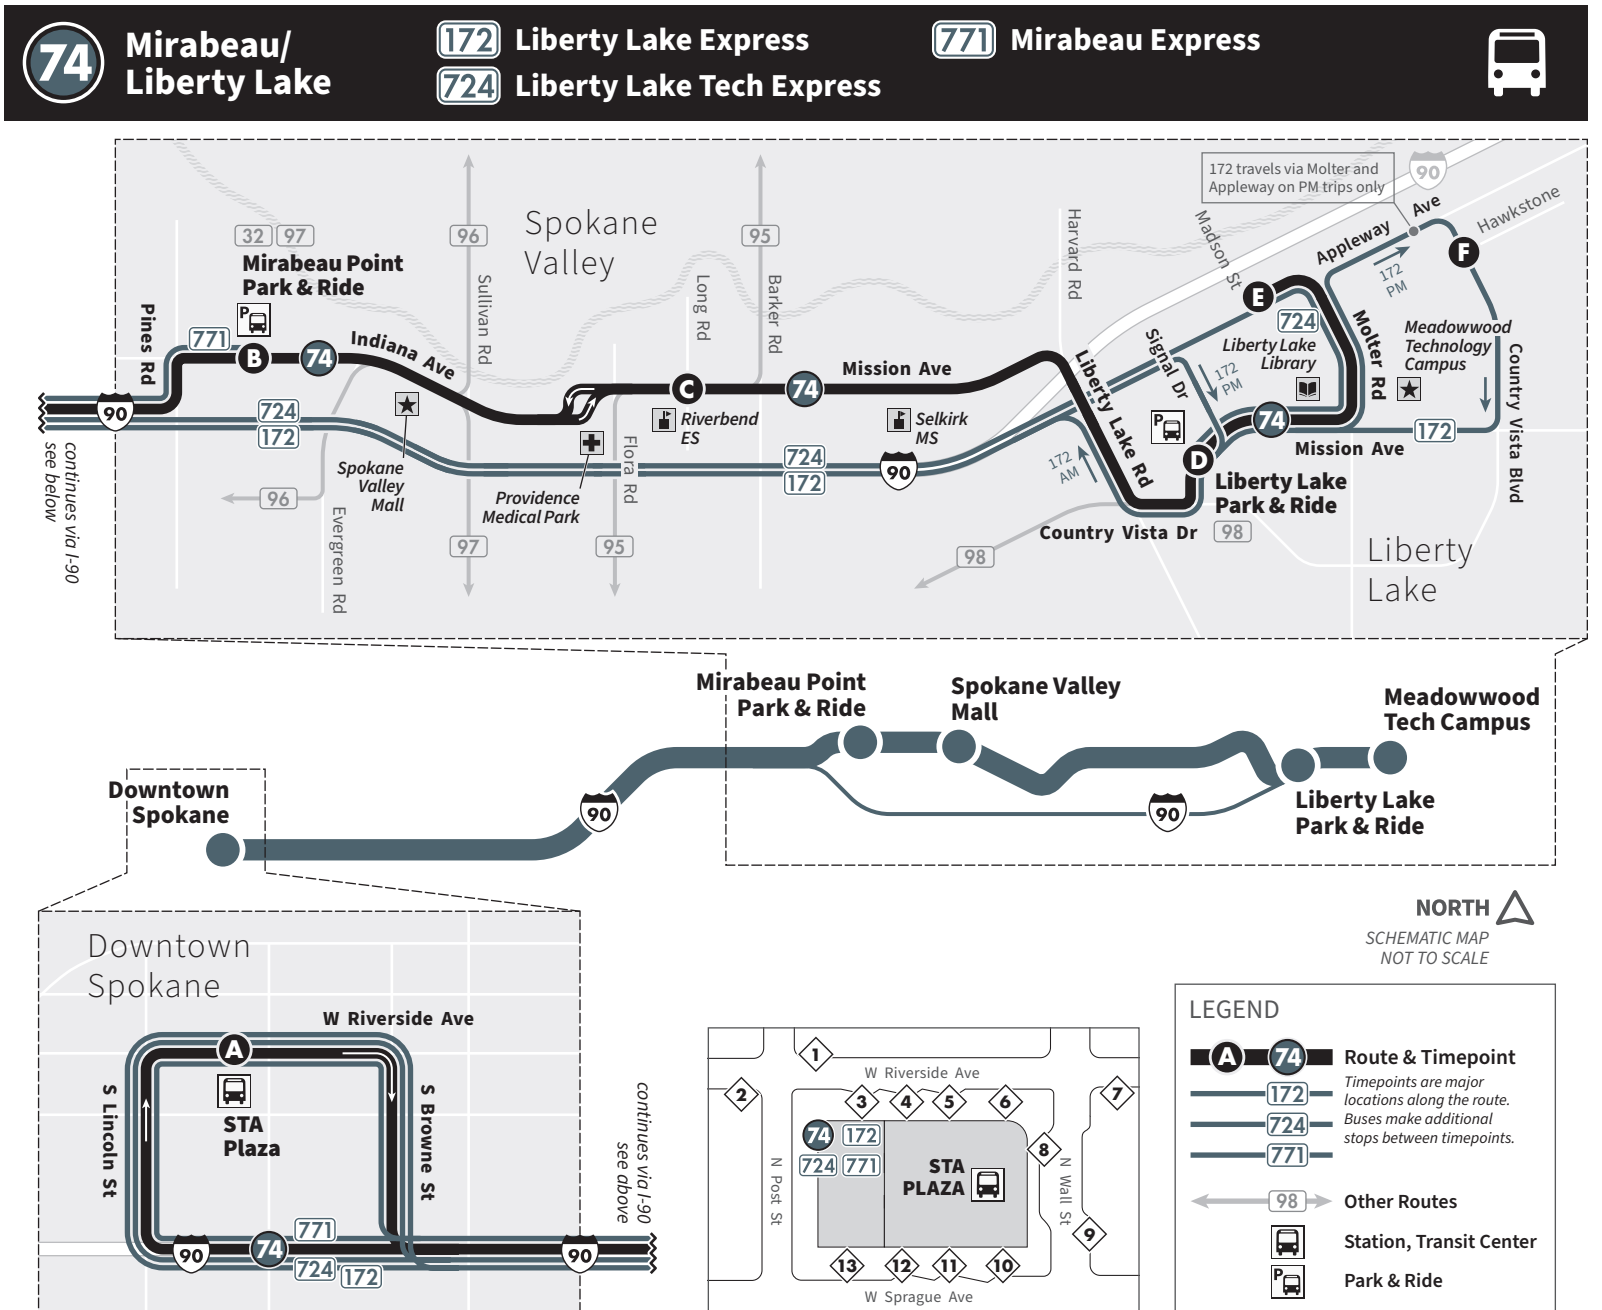

Fares *subject to change*

Standard Fare	$2.00
Reduced Fare*	$1.00
Paratransit	$1.00

* Cash and Connect only

Children 5 and under ride free and must be accompanied by another rider with validated fare (maximum three children).

Connect Fare System

The Connect fare system offers options and money-saving features for STA riders. More information about the Connect fare system can be found at spokanetransit.com/connect.

Cash Fares

Fareboxes accept US coins and dollar bills. No pennies. Neither the coach operator nor the farebox can provide change. Please have fare ready prior to boarding.

Two-Hour Passes

Ask your driver for a **Two-Hour Pass** (free with paid fare) before paying your fare. Passes issued from the farebox are good for multiple rides for the designated time – just swipe the pass through the magnetic reader on the farebox.

Contactless Payments)))

Contactless Visa, MasterCard, Discover, Apple Pay and Google Pay are accepted by tapping the validator upon boarding.

Reduced and Zero-Fare

Spokane Transit offers discounted fares on our Fixed Route services through a variety of Reduced and Zero-Fare programs. An application and more information can be found at spokanetransit.com/reducedfare.

CUSTOMER SERVICE & INFORMATION

Customer Service at STA Plaza

701 W Riverside Ave
Monday–Friday, 7:00am–6:00pm
Saturday, Noon–5:00pm

Call Center

509-328-RIDE (7433)
Monday–Saturday, 7:00am–7:00pm
Sunday & Holidays, 8:00am–6:00pm

TTY/Hearing Impaired

WA Relay 711

spokanetransit.com

Trip Planning

If you would like assistance planning your ride or need additional schedule or service info, call 509-328-RIDE (7433) or TTY WA Relay 711.

Accessible Formats