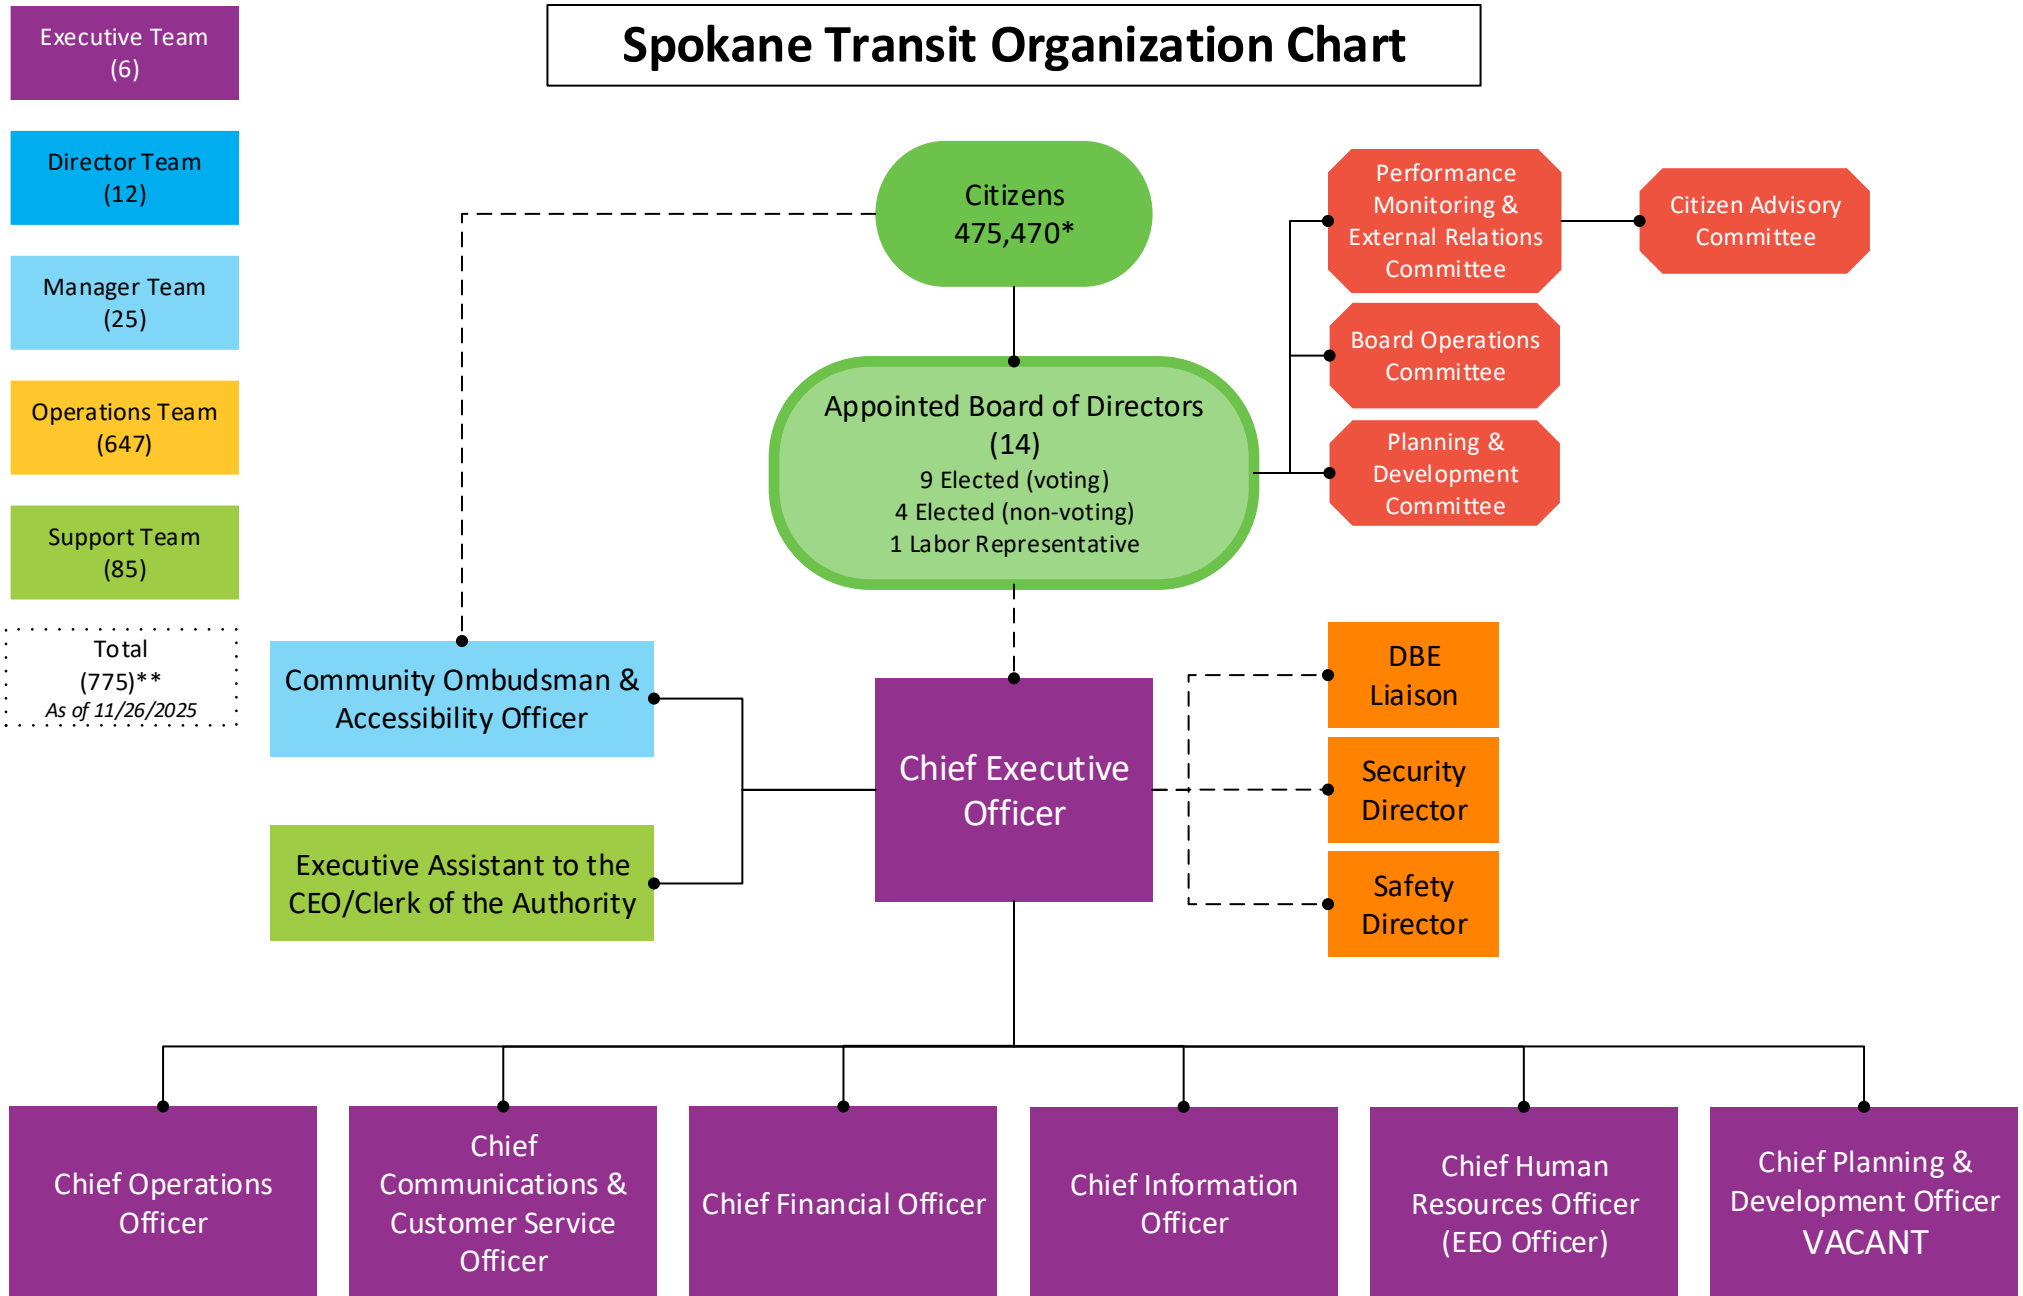

Spokane Transit Organization Chart

*Source: OFM 2024

**Based on total active employees.