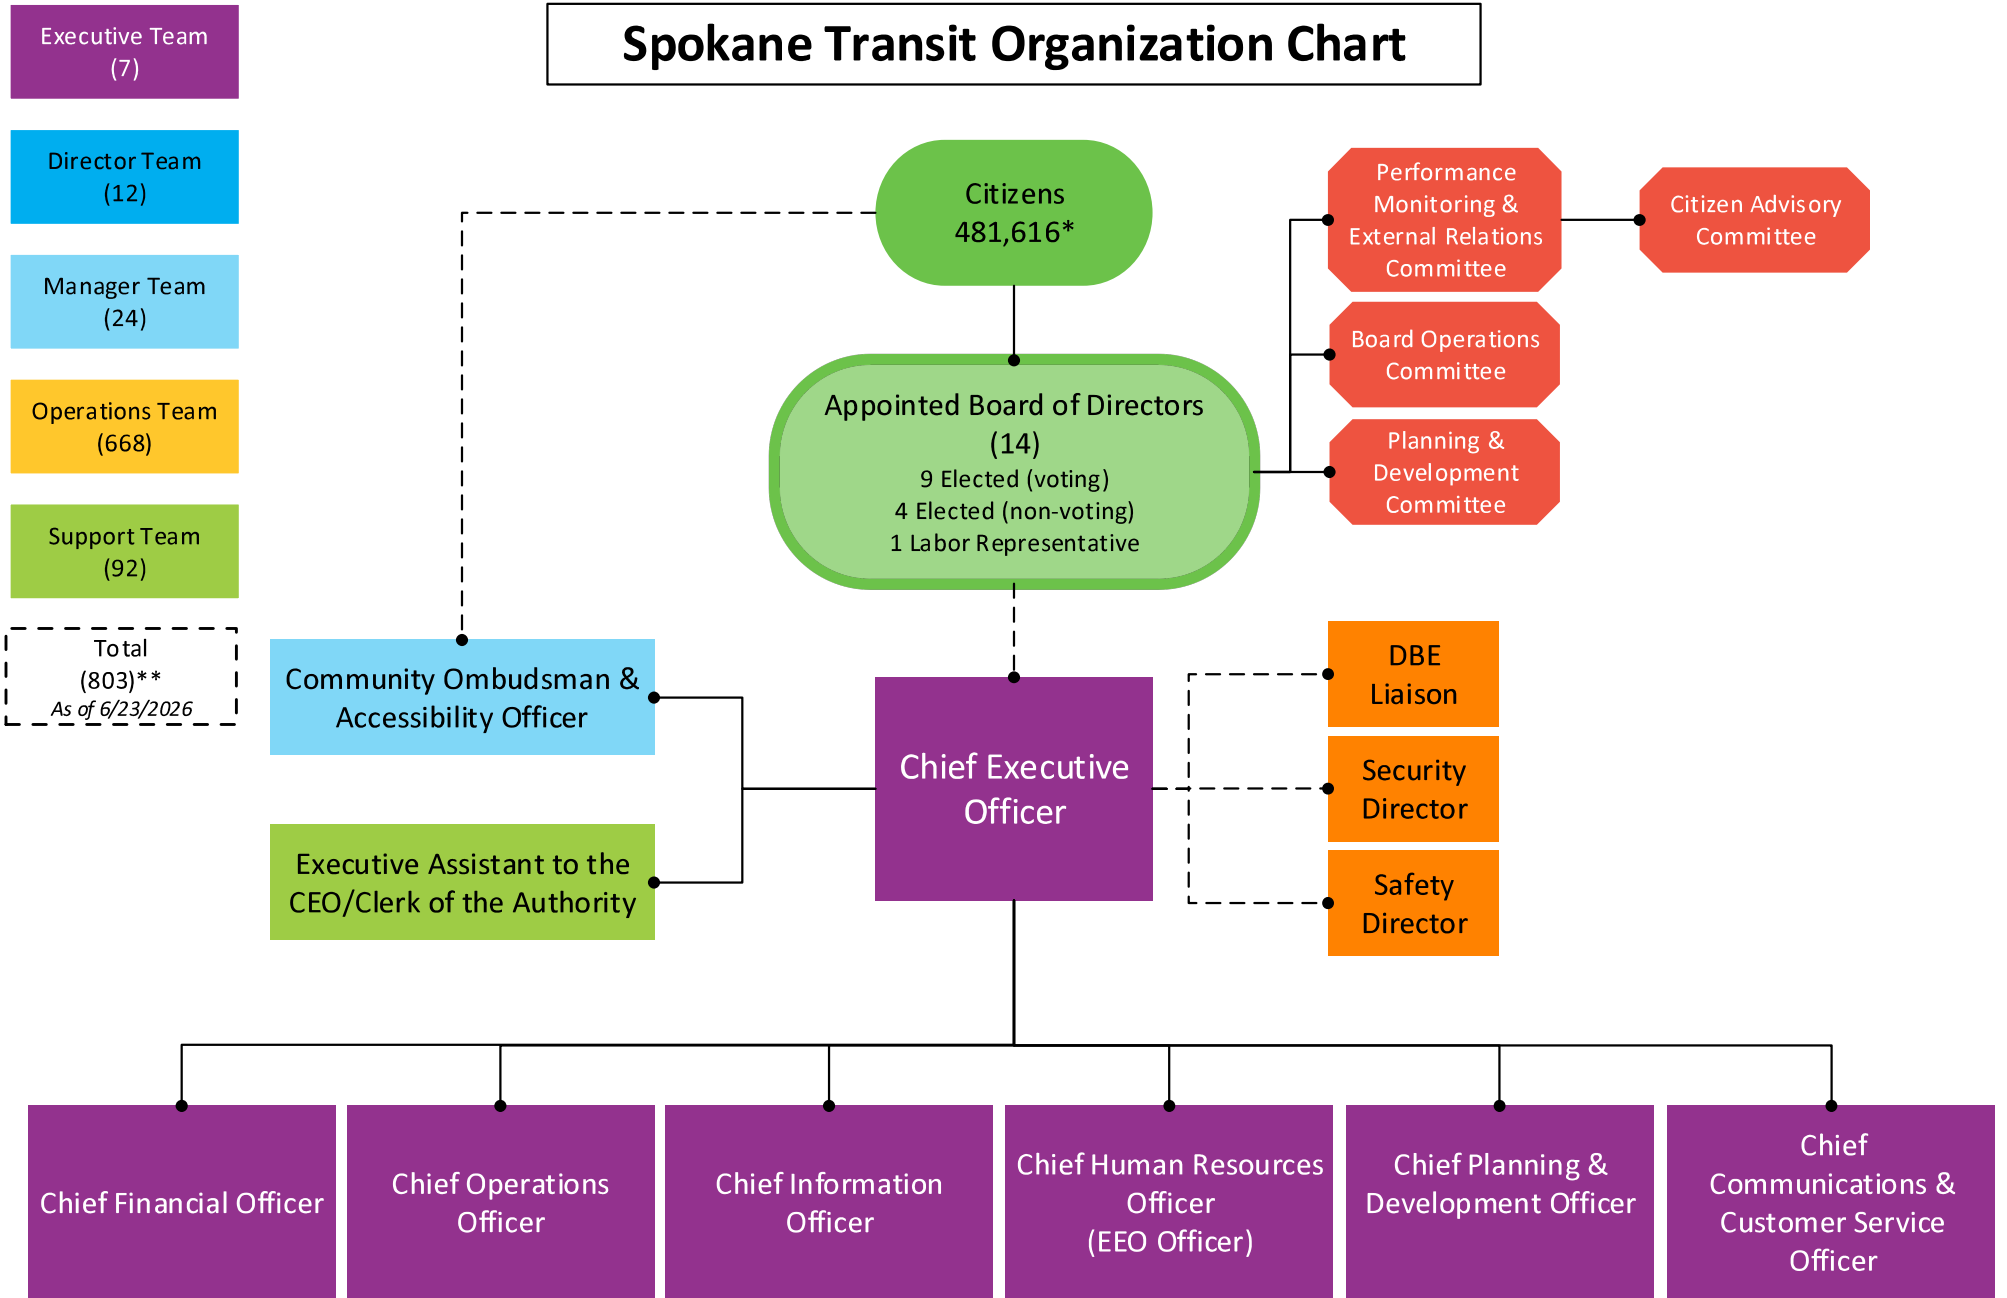

Spokane Transit Organization Chart

Total (803)**
As of 6/23/2026

- Executive Team (7)
- Director Team (12)
- Manager Team (24)
- Operations Team (668)
- Support Team (92)

*Source: OFM 2025

**Based on total active employees.

Executive Administration
100