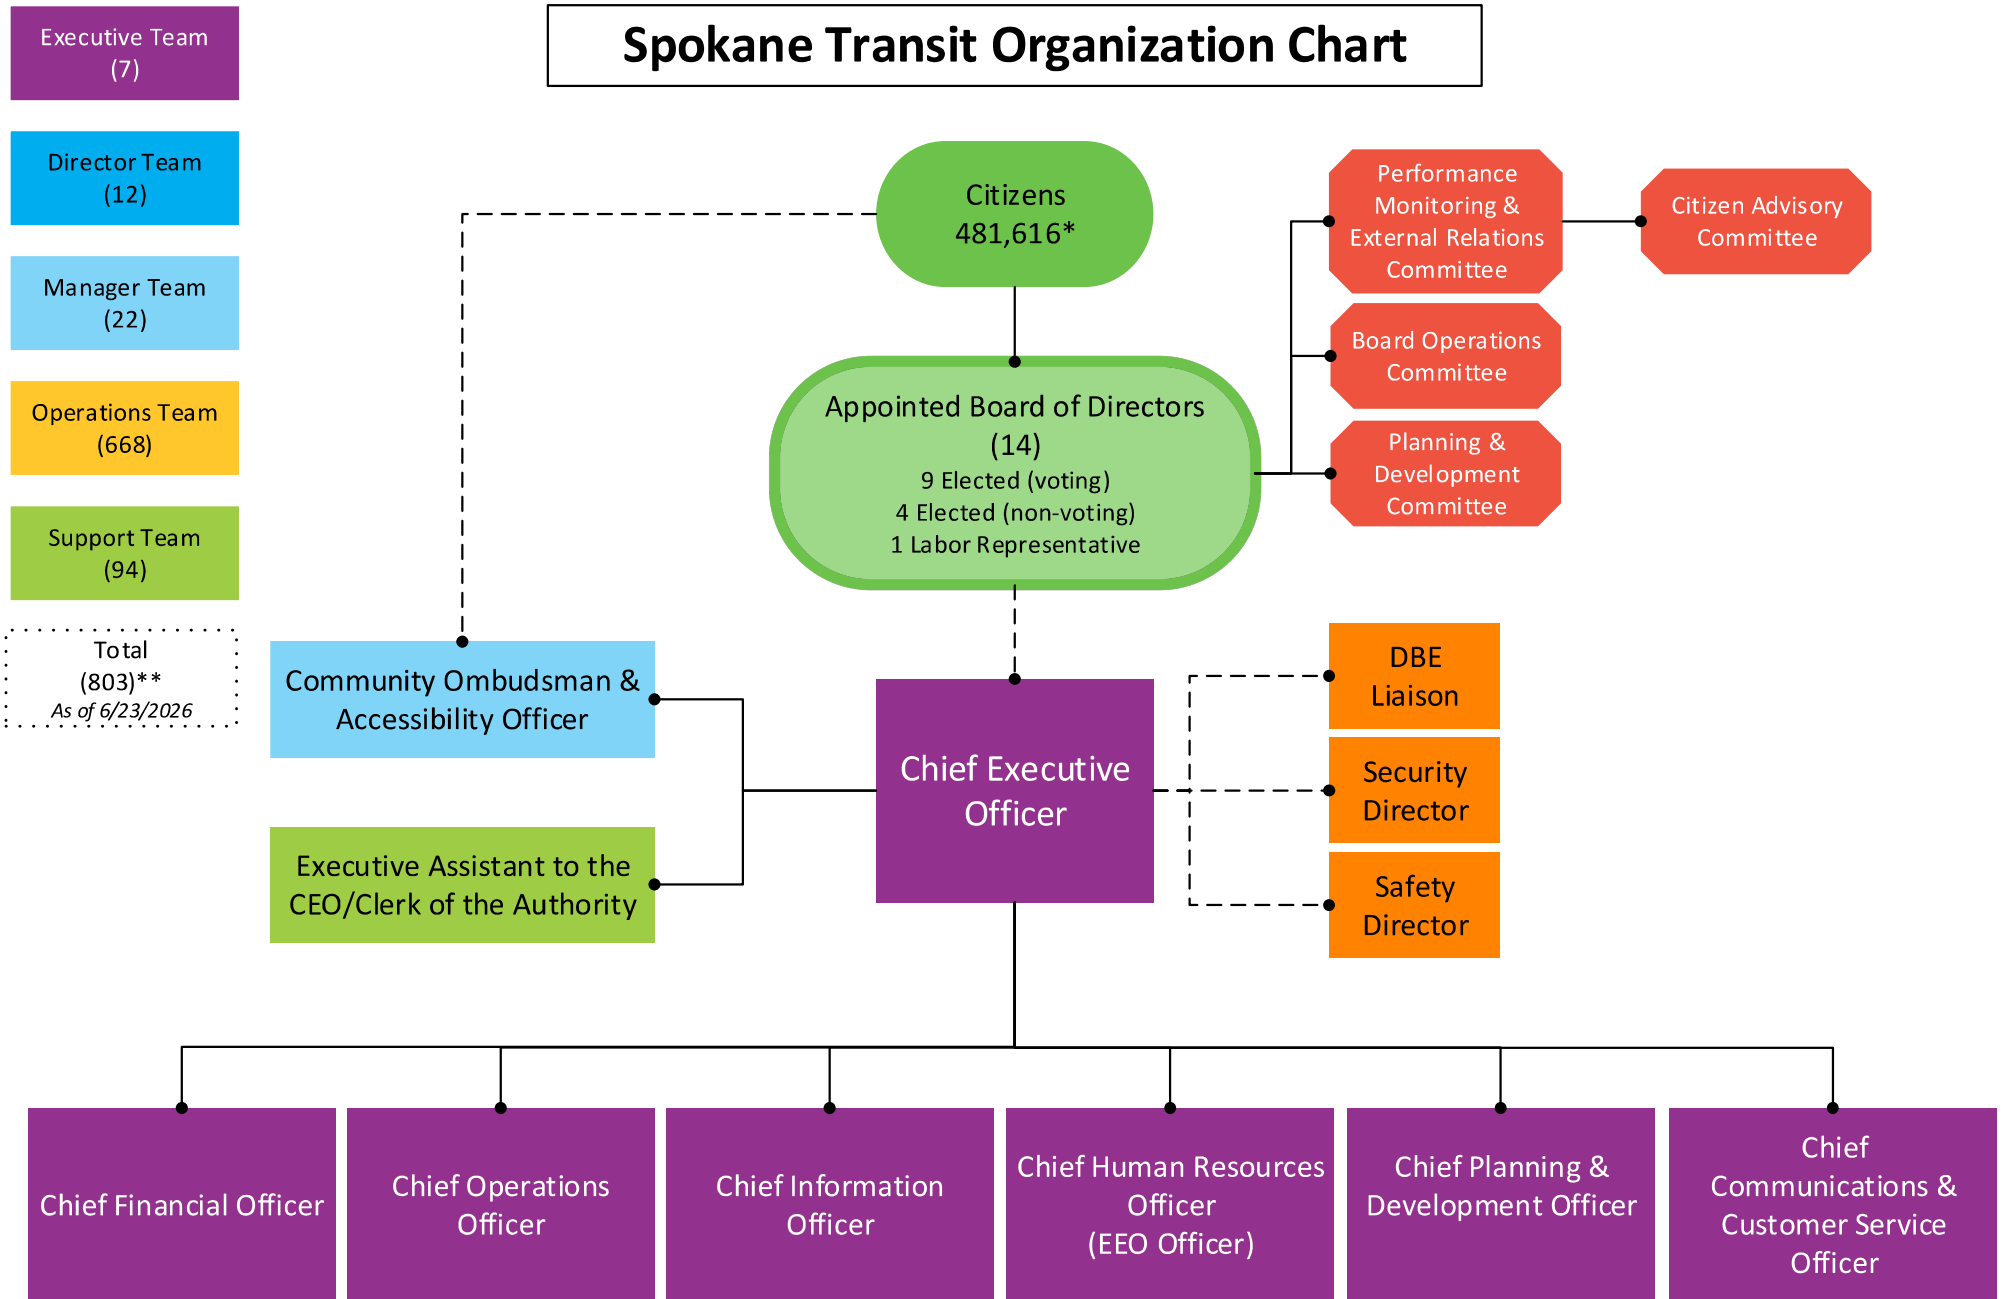

Spokane Transit Organization Chart

Executive Team (7)

Director Team (12)

Manager Team (22)

Operations Team (668)

Support Team (94)

Total (803)**
As of 6/23/2026

*Source: OFM 2025

**Based on total active employees.

Executive Administration
100